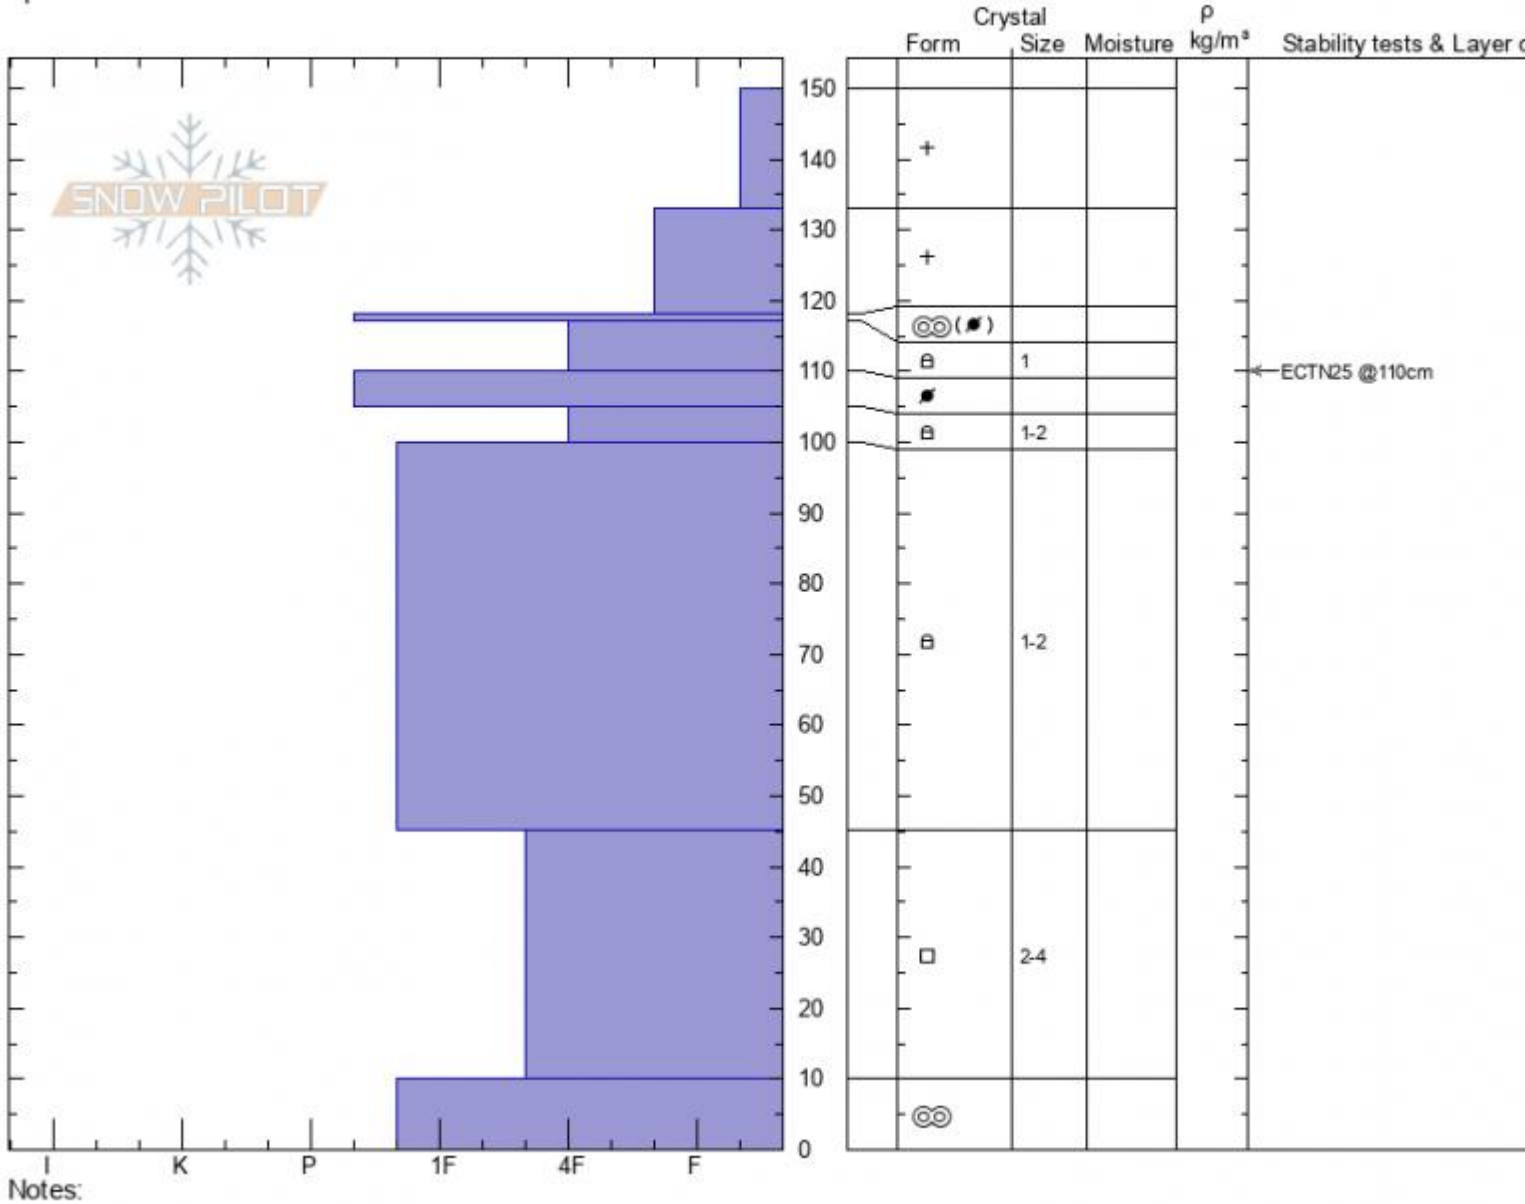

Bradley Meadow North  
 Bridger Range  
 MT  
 Elevation: 7894 ft  
 Aspect: 50°  
 Specifics:

Alex Marienthal  
 02/17/2022 - 10:15am  
 Co-ord: 45.83326N, -110.92927W  
 Slope Angle: 33°  
 Wind Loading: **previous**

Stability:  
 Air Temperature: -7.5°C  
 Sky Cover: **BKN**  
 Precipitation: **NO**  
 Wind: **W Moderate**

HS:150  
 Layer Notes:  
 150-133cm: **Problematic layer**

Advisory Region  
 Bridger Range  
 Longitude  
 -110.93W  
 Latitude  
 45.83N  
 Bridger Range, 2022-02-17