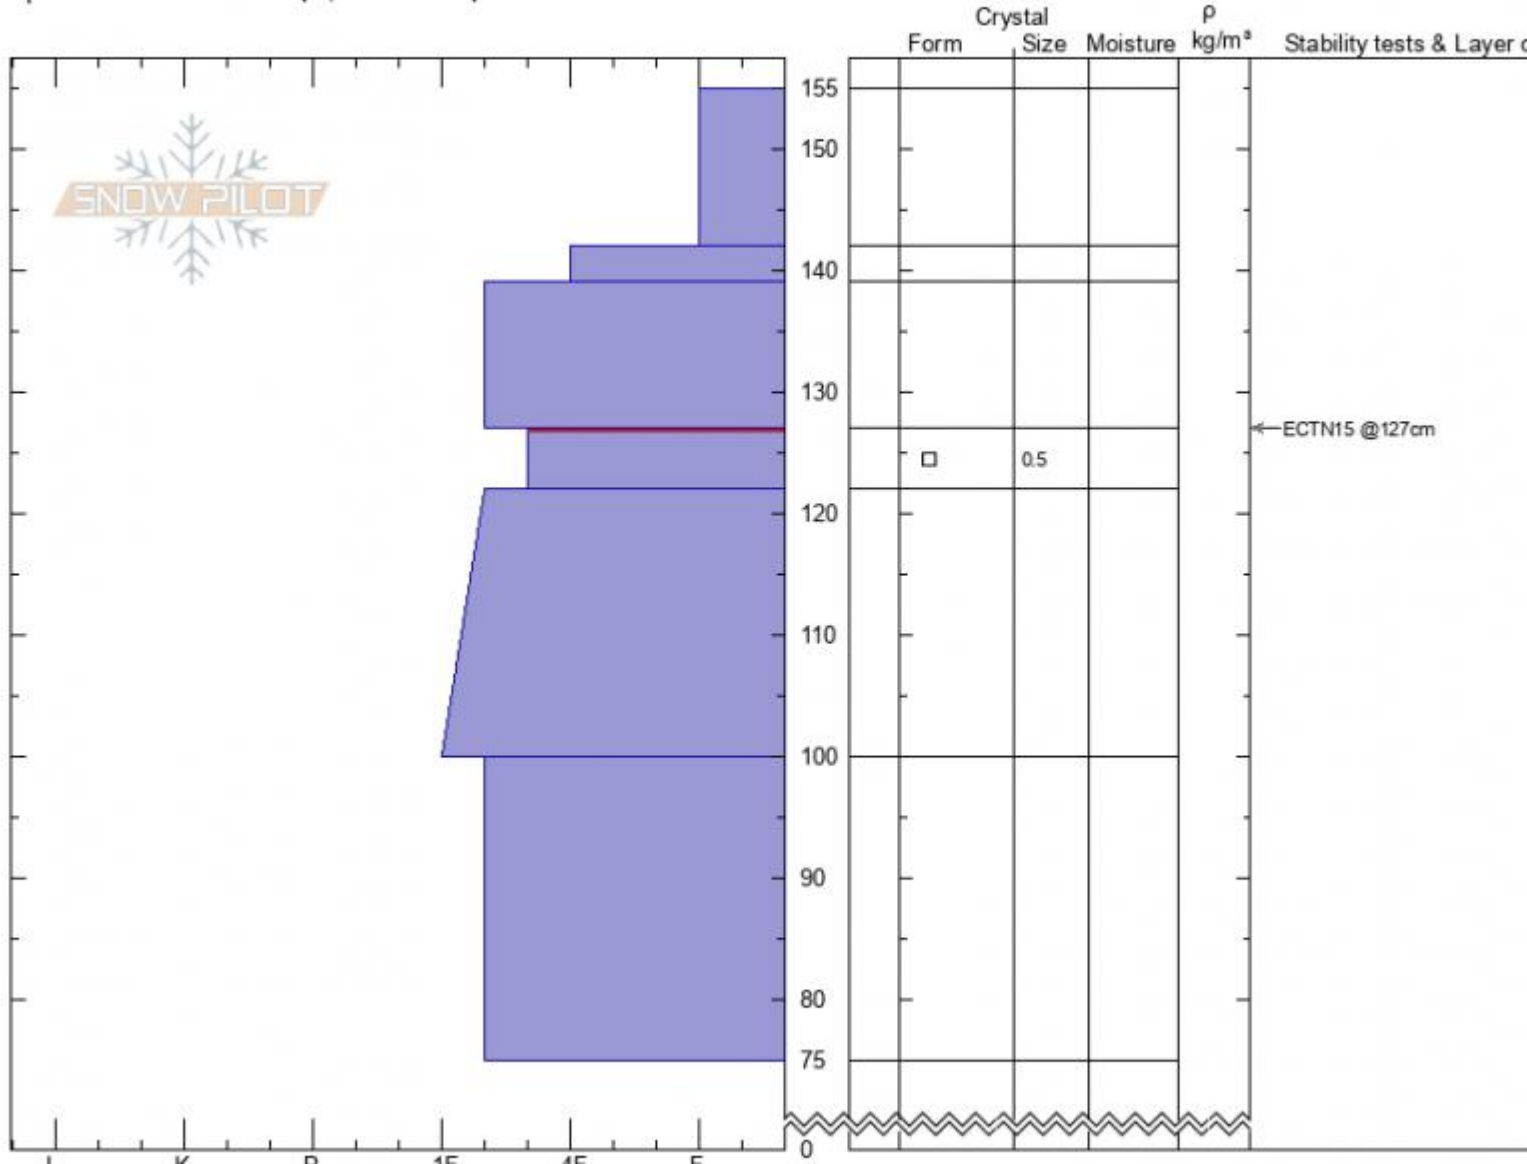

**Woody Ridge, W**  
**Absaroka Range**  
**MT**  
 Elevation: **9872 ft**  
 Aspect: **250°**  
 Specifics: **Ski tracks on slope; We skied slope**

**Beau Fredlund**  
**02/17/2022 - 3:45pm**  
 Co-ord: **44.98444N, -109.92439E**  
 Slope Angle: **32°**  
 Wind Loading:

Stability:  
 Air Temperature:  
 Sky Cover:  
 Precipitation: **S-1**  
 Wind: **W Moderate**

**HS:155** Layer Notes:  
 127-122cm: **Problematic layer**

Notes: Upslope wind was eroding the snow on about the top 200' vert of the mountainside- generally a due west wind.

Advisory Region  
 Cooke City  
 Longitude  
 -109.92W  
 Latitude  
 44.97N  
 Cooke City, 2022-02-18