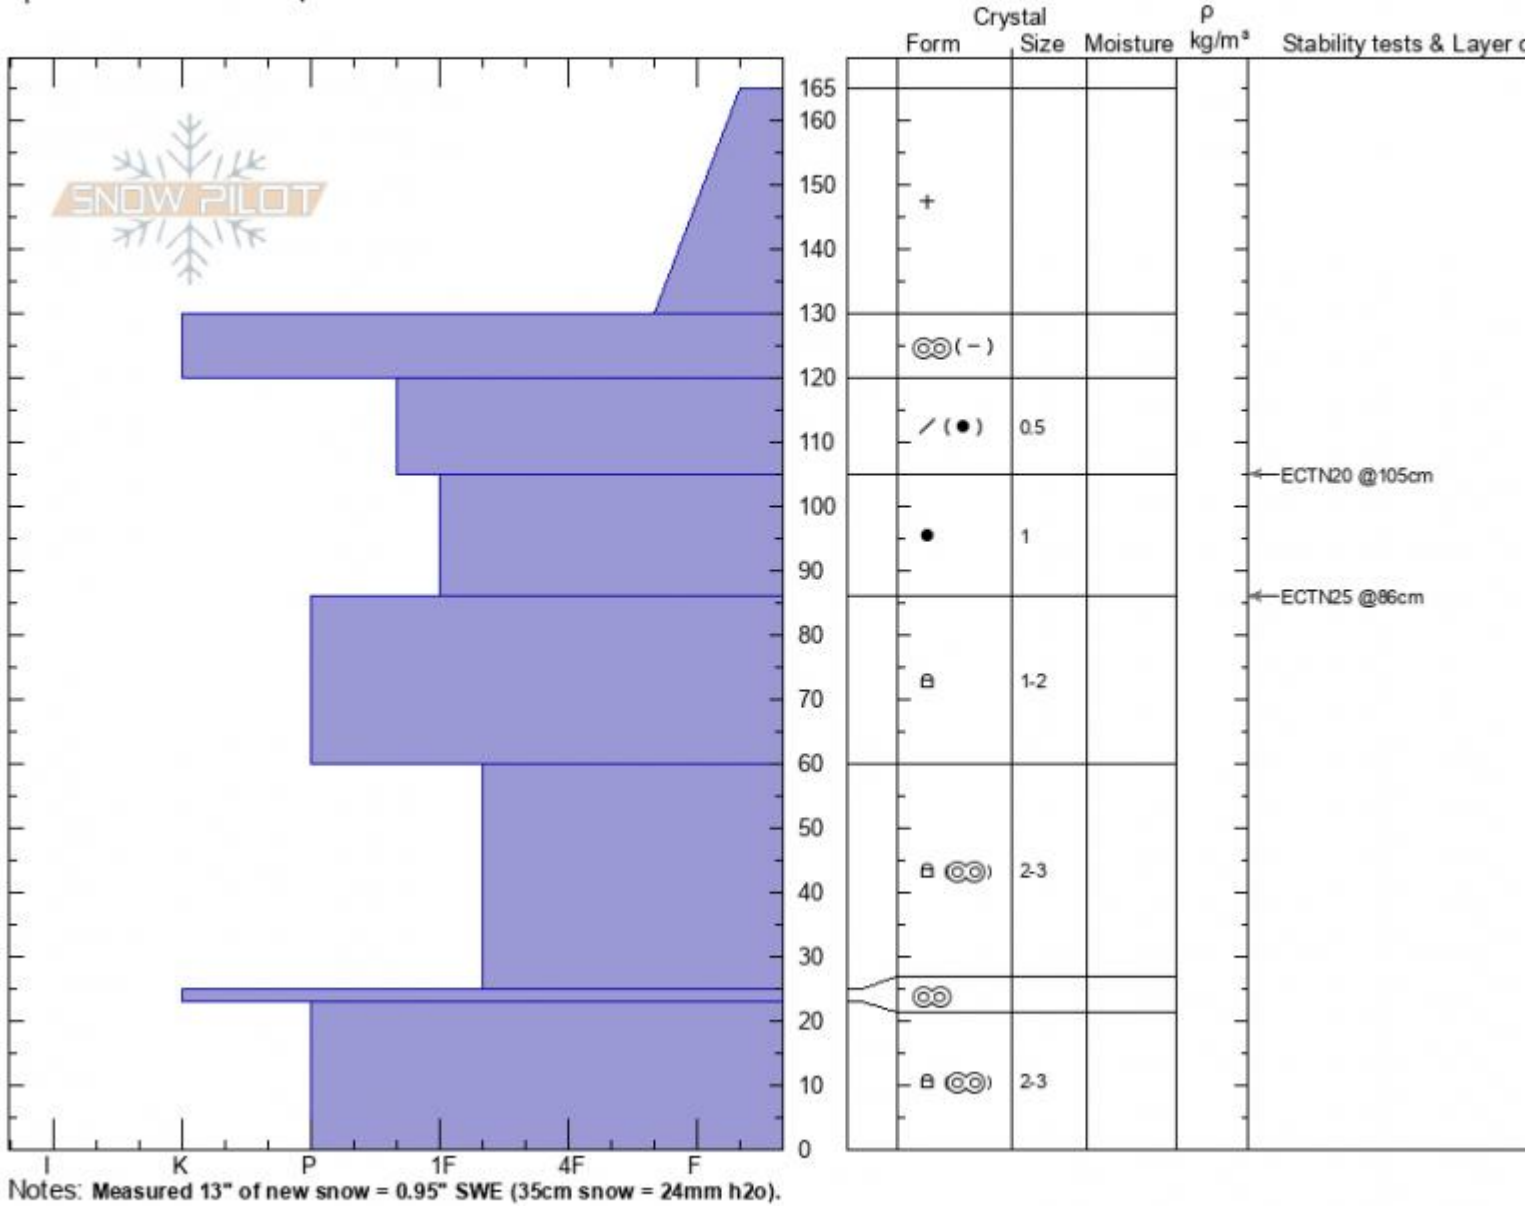

**Divide Shoulder**  
**Gallatin Range-N**  
**MT**  
 Elevation: **9587 ft**  
 Aspect: **165°**  
 Specifics: **Ski tracks on slope**

**Alex Marienthal**  
**02/18/2022 - 12:30pm**  
 Co-ord: **45.40238N, -110.97026W**  
 Slope Angle: **28°**  
 Wind Loading: **no**

Stability: **Good**  
 Air Temperature:  
 Sky Cover: **OVC**  
 Precipitation: **S-1**  
 Wind: **W Light Breeze**

HS: **165**    Layer Notes:  
 165-130cm: **Problematic layer**

Advisory Region  
 Northern Gallatin  
 Longitude  
 -110.98W  
 Latitude  
 45.40N  
 Northern Gallatin, 2022-02-19