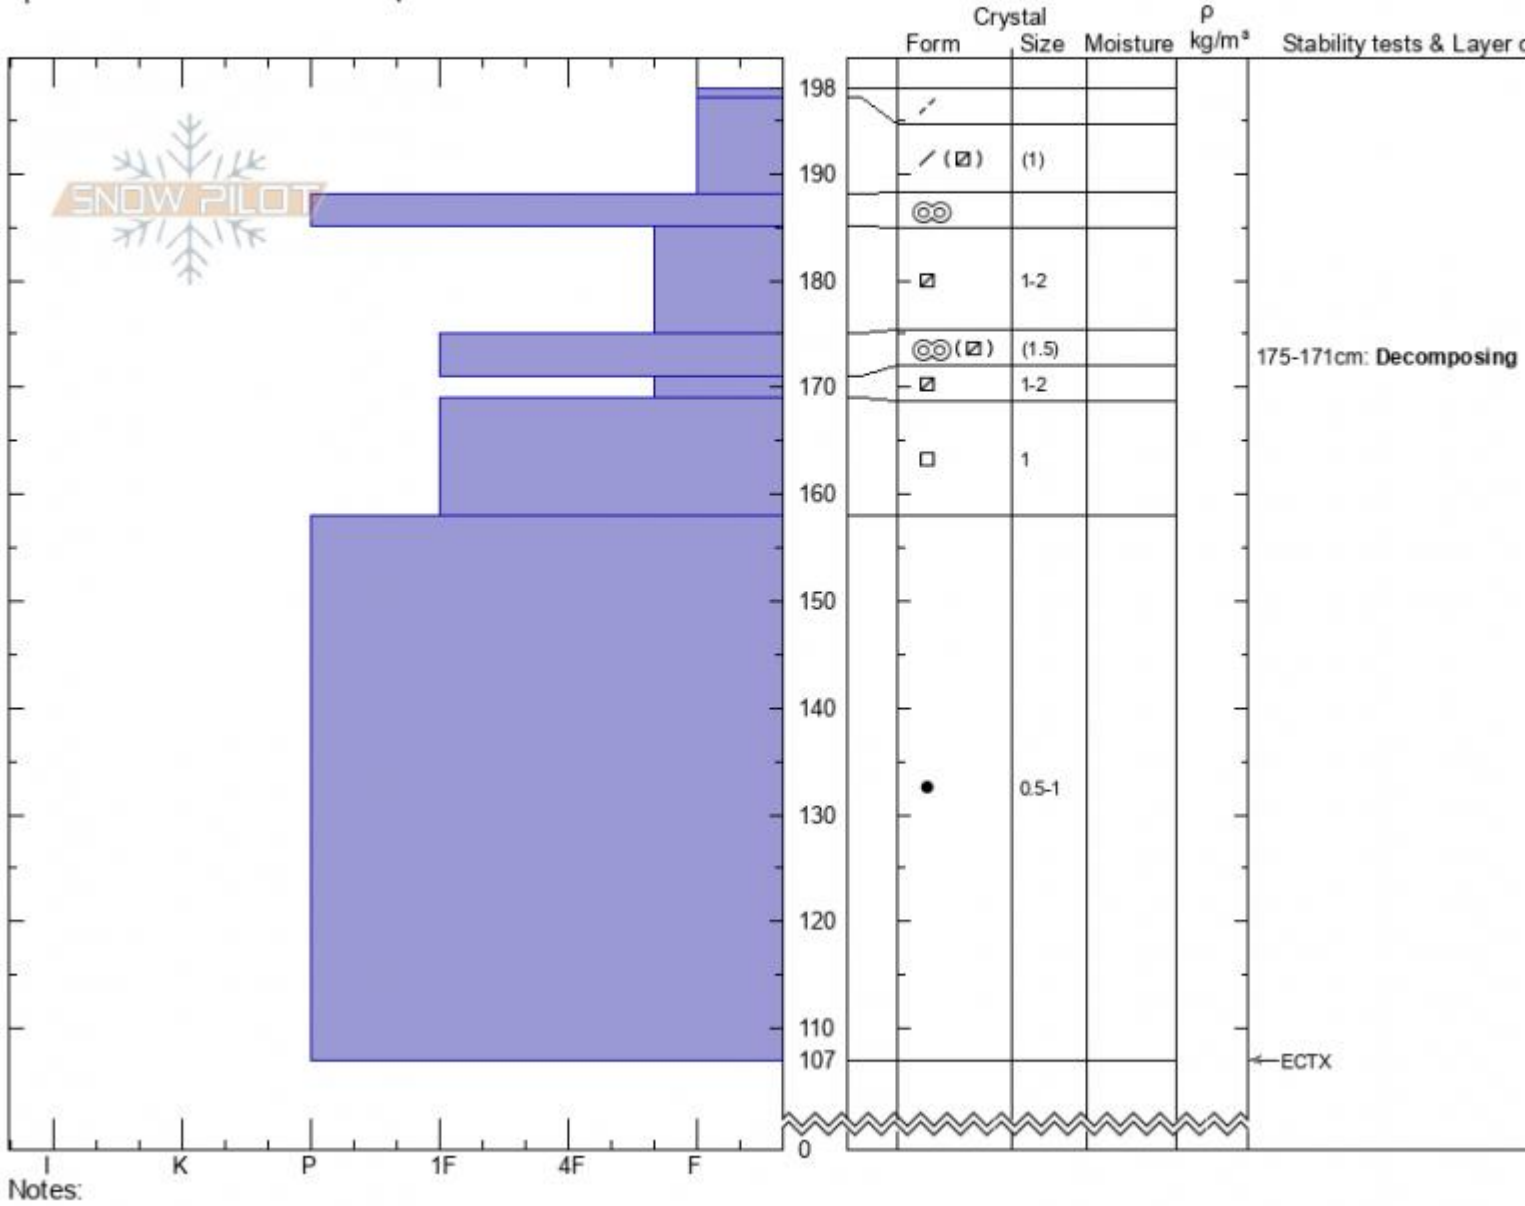

Sawtelle Road S-Facing  
 Centennial Range  
 ID  
 Elevation: 9043 ft  
 Aspect: 200°  
 Specifics: Snowmobile tracks on slope

Dave Zinn  
 02/24/2022 - 11:20am  
 Co-ord: 44.55495N, -111.44540W  
 Slope Angle: 15°  
 Wind Loading: no

Stability: **Very Good**  
 Air Temperature: **-17°C**  
 Sky Cover: **OVC**  
 Precipitation: **NO**  
 Wind: **Calm**

HS:198  
 Layer Notes:  
 185-175cm: **Problematic layer**  
 175-171cm: **Decomposing**

Advisory Region  
 Island Park  
 Longitude  
 -111.44W  
 Latitude  
 44.56N  
 Island Park, 2022-02-24