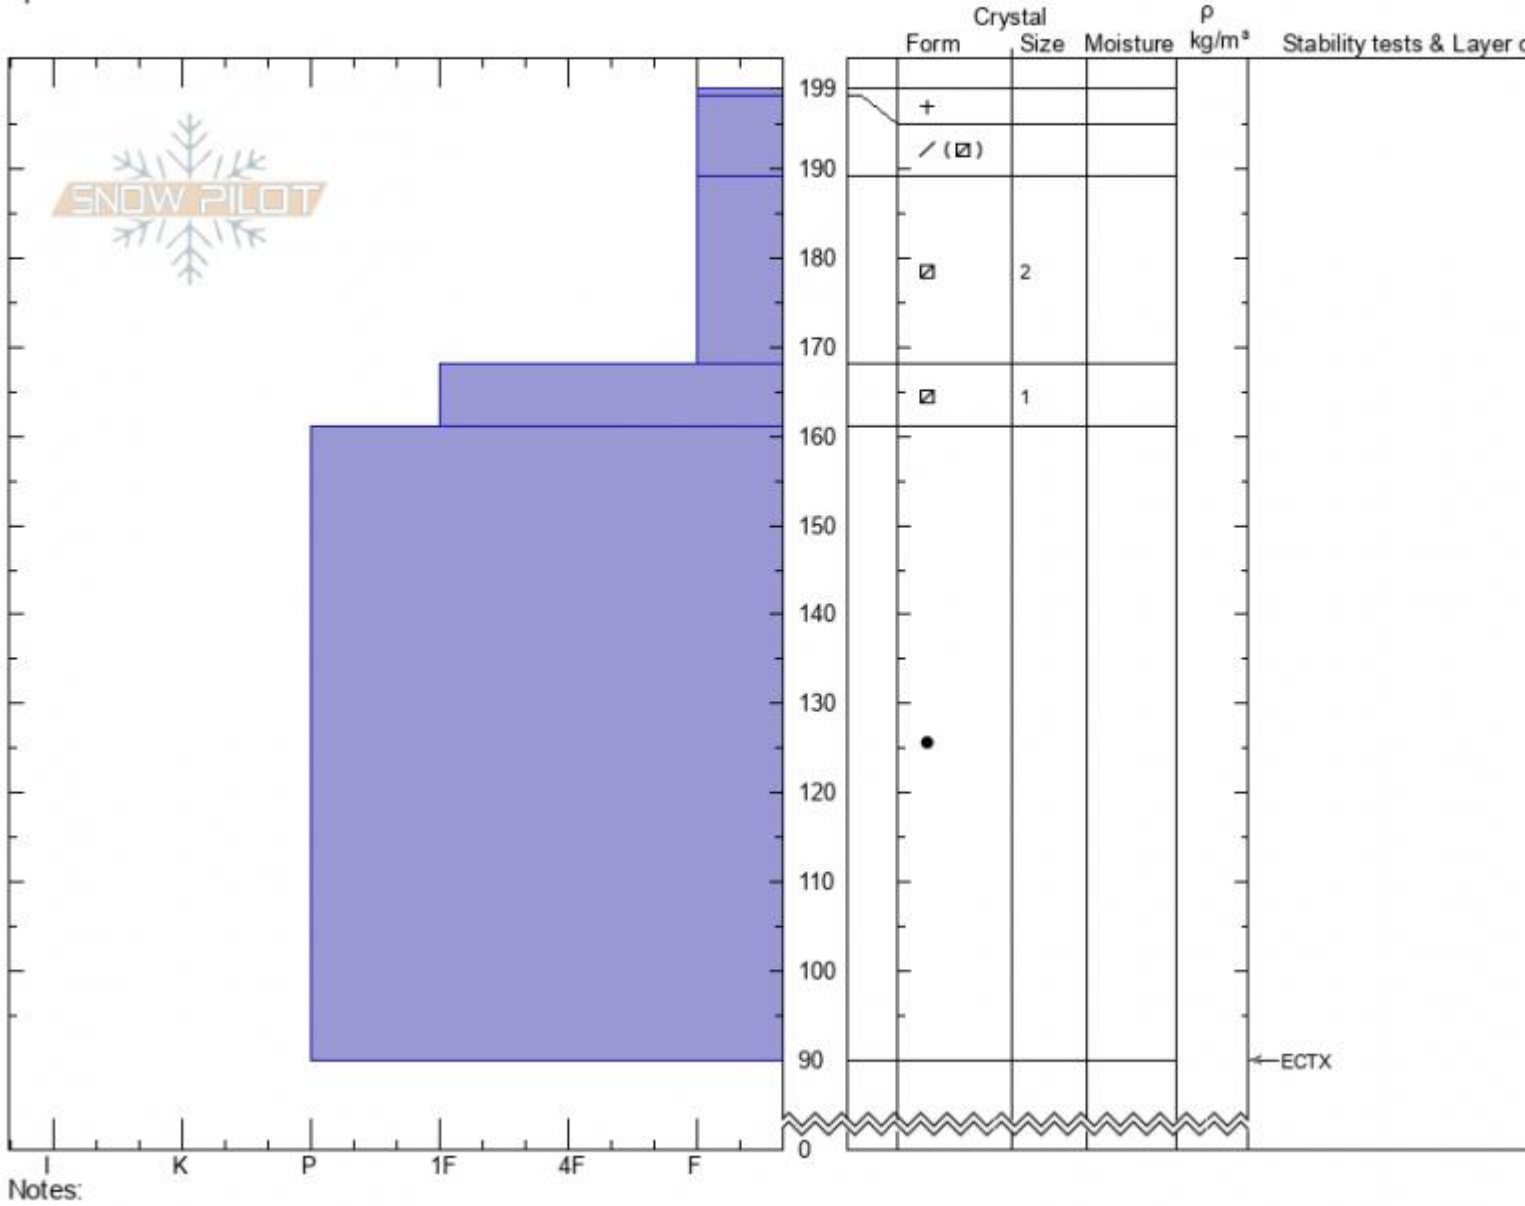

Sawtelle Road E-Facing  
 Centennial Range  
 ID  
 Elevation: 8965 ft  
 Aspect: 70°  
 Specifics:

Dave Zinn  
 02/24/2022 - 11:20am  
 Co-ord: 44.55332N, -111.44514W  
 Slope Angle: 20°  
 Wind Loading: previous

Stability: **Very Good**  
 Air Temperature: -17°C  
 Sky Cover: **OVC**  
 Precipitation: **NO**  
 Wind: **Calm**

HS:199  
 PF: 30  
 Layer Notes: 189-168cm: Problematic layer

Advisory Region  
 Island Park  
 Longitude  
 -111.44W  
 Latitude  
 44.56N  
 Island Park, 2022-02-24