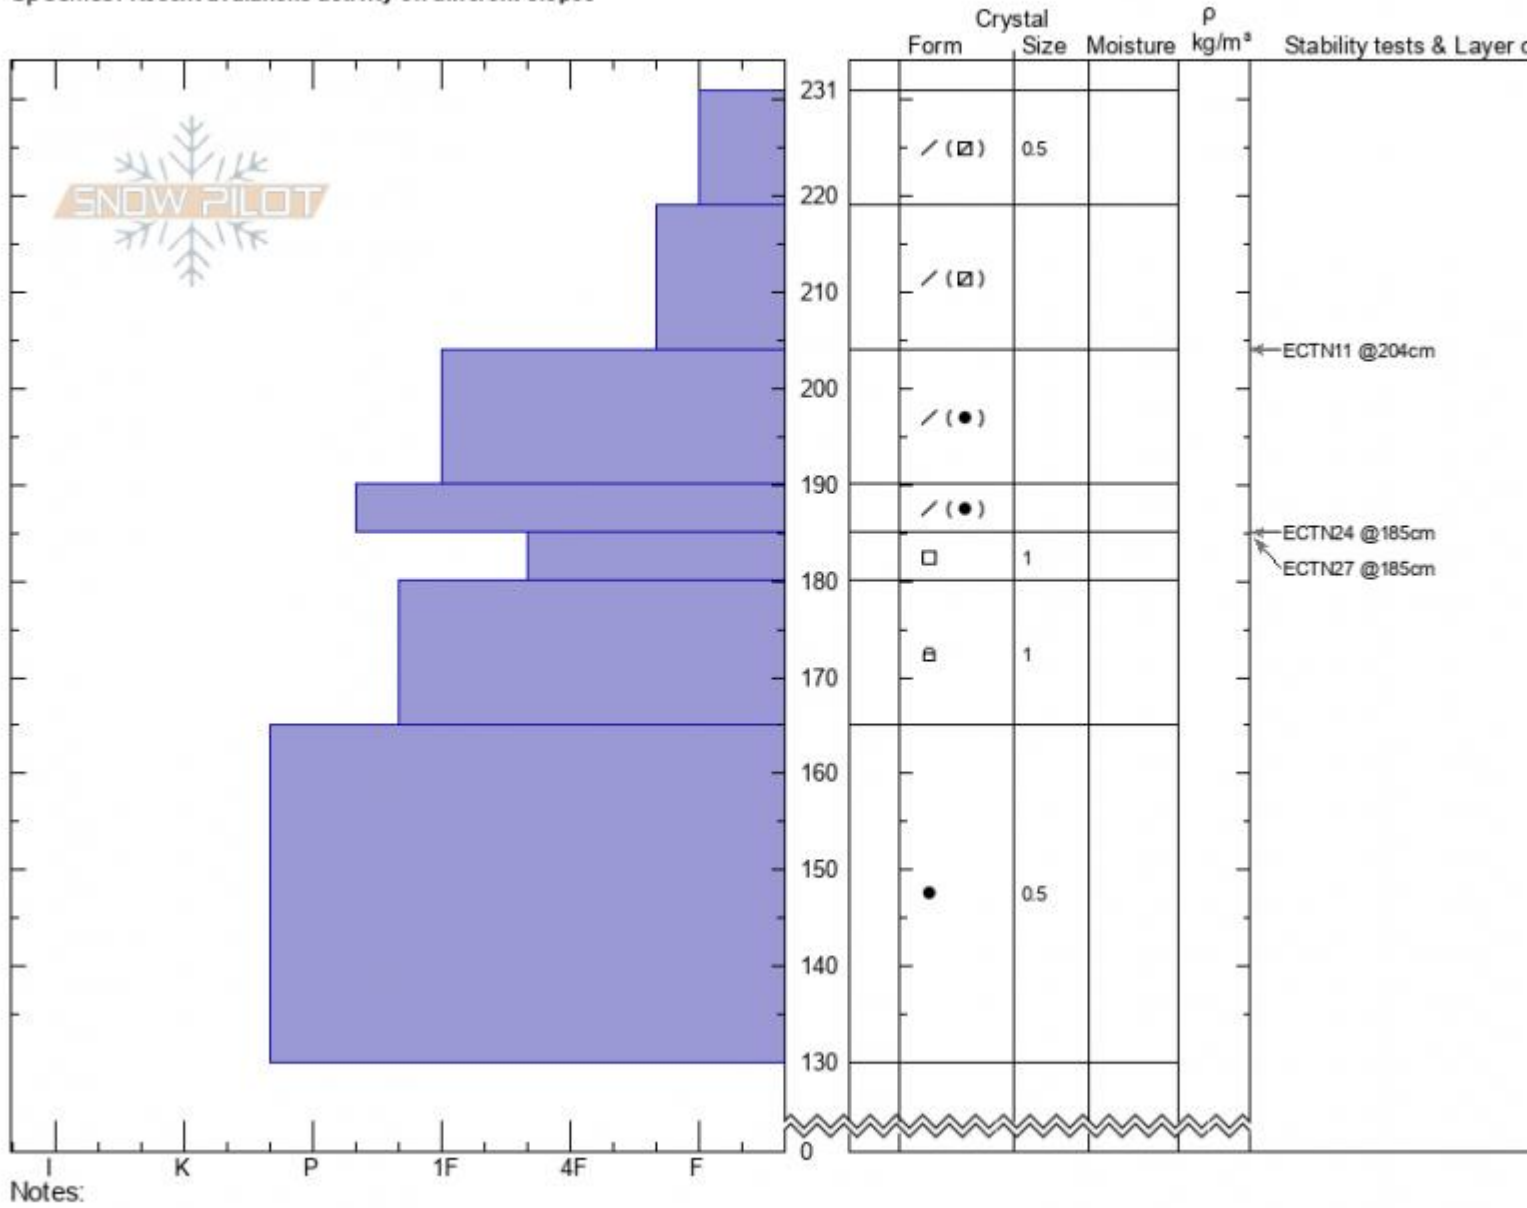

Henderson Bench
Cooke City
MT
 Elevation: **9607 ft**
 Aspect: **22°**
 Specifics: Recent avalanche activity on different slopes

Alex Marienthal
02/25/2022 - 3:11pm
 Co-ord: **45.05076N, -109.93443W**
 Slope Angle: **28°**
 Wind Loading: **previous**

Stability: **Good**
 Air Temperature:
 Sky Cover: **FEW**
 Precipitation: **NO**
 Wind: **SW Calm**

HS:231 Layer Notes:
 185-180cm: **Problematic layer**

Advisory Region
 Cooke City
 Longitude
 -109.95W
 Latitude
 45.06N
 Cooke City, 2022-02-26