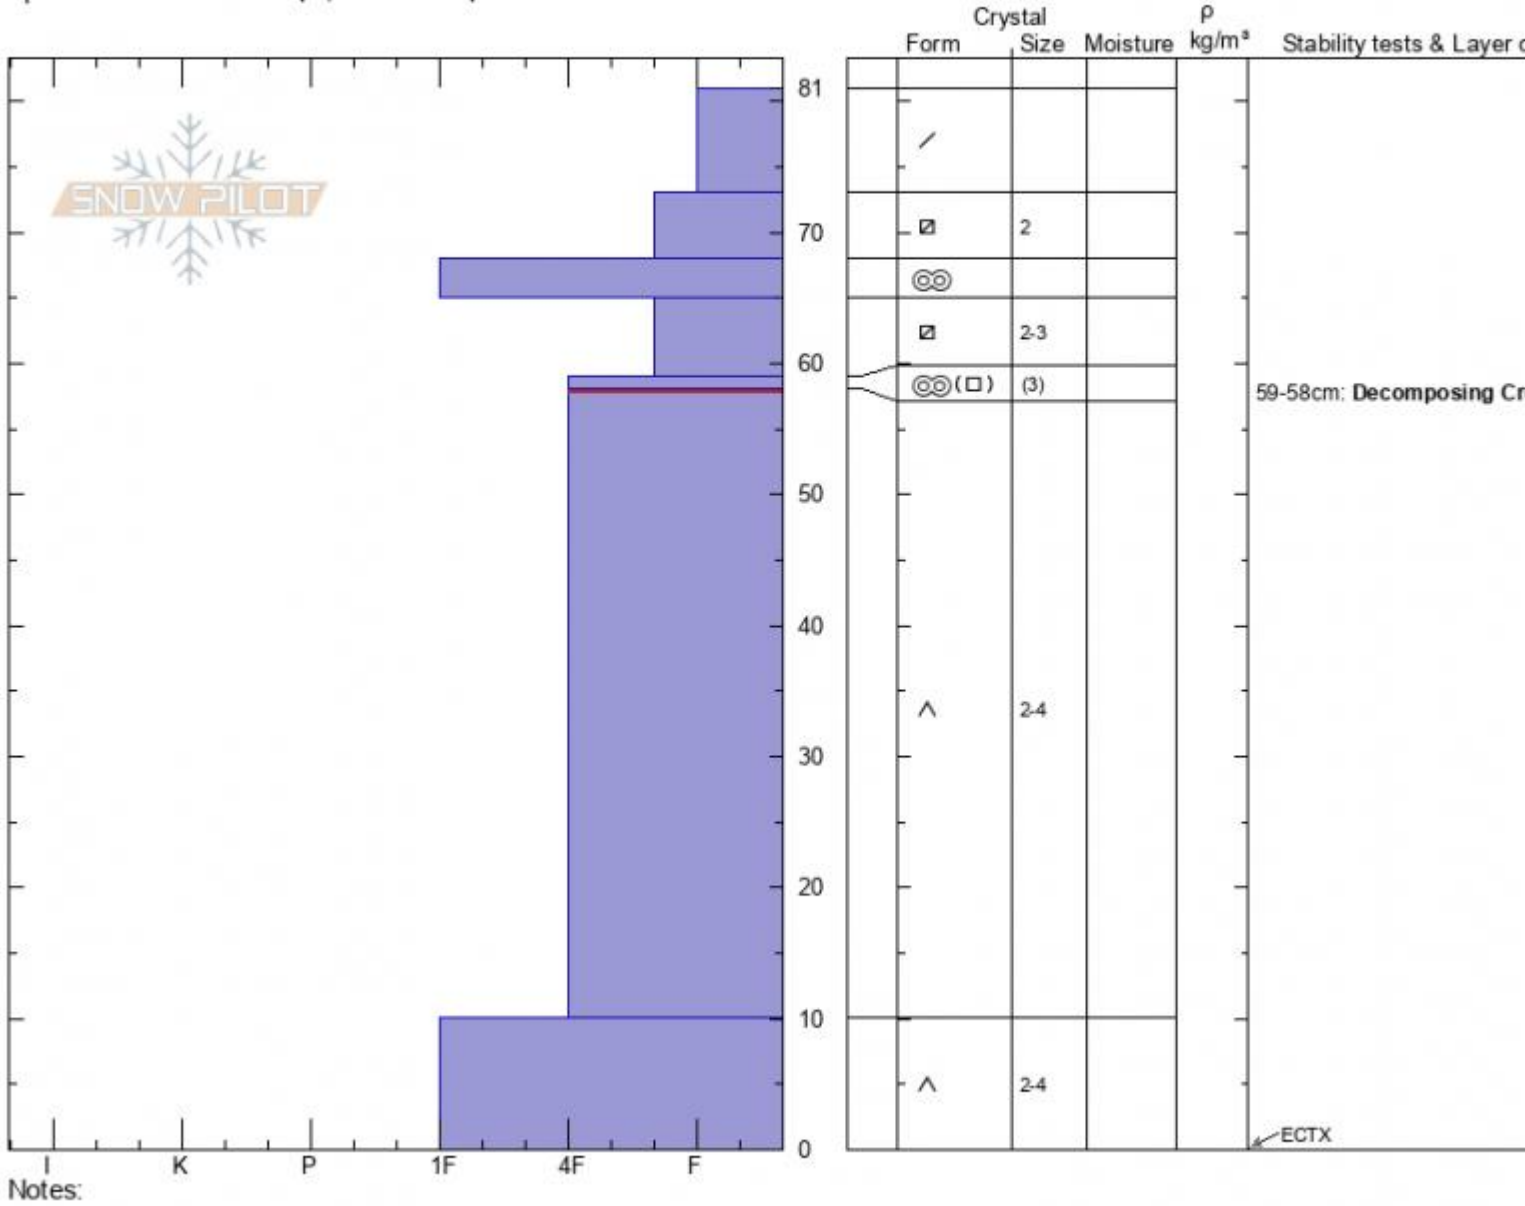

Specimen Ridge - East
 Gallatin Range-S
 MT
 Elevation: 7796 ft
 Aspect: 75°
 Specifics: Ski tracks on slope; We skied slope

Dave Zinn
 02/27/2022 - 11:45am
 Co-ord: 45.02950N, -111.07101W
 Slope Angle: 23°
 Wind Loading: previous

Stability: **Very Good**
 Air Temperature: **-3°C**
 Sky Cover: **SCT**
 Precipitation: **NO**
 Wind: **E Light Breeze**

HS:81
 PF:80
 Layer Notes:
 59-58cm: **Decomposing Crust**
 58-10cm: **Problematic layer**

Advisory Region
 Southern Gallatin
 Longitude
 -111.05W
 Latitude
 45.03N
 Southern Gallatin, 2022-02-27