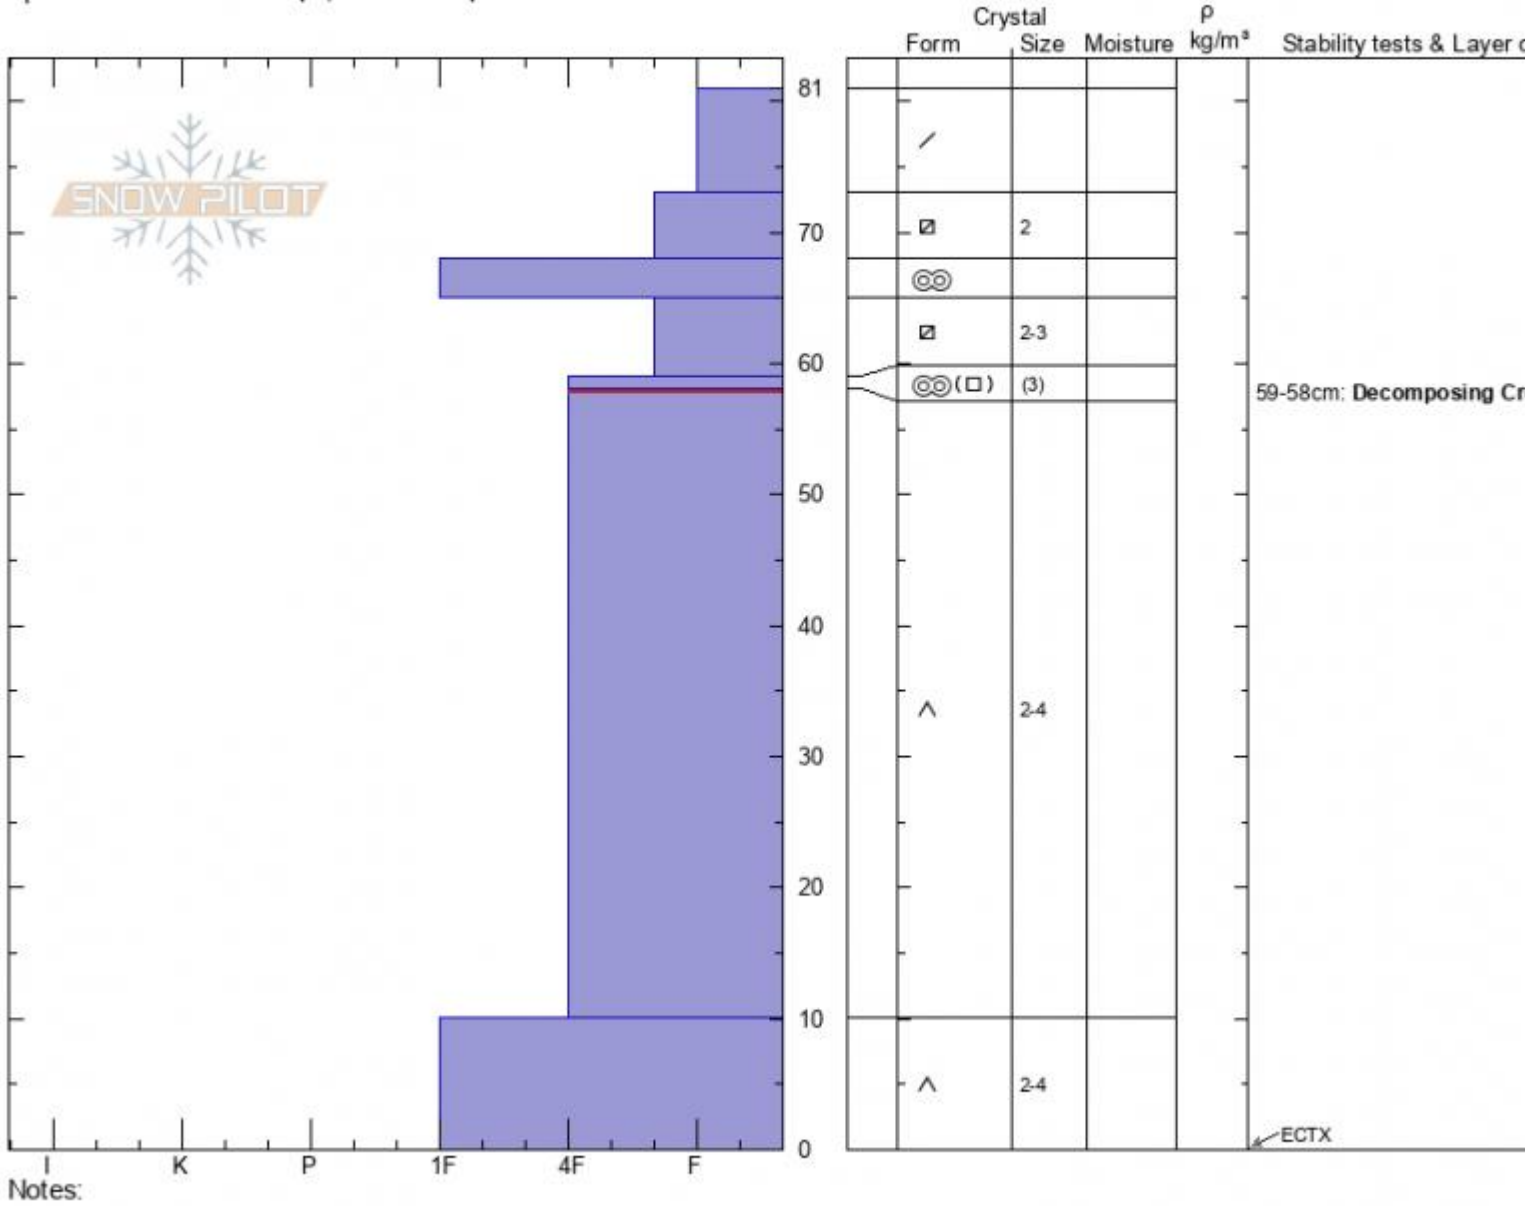

Specimen Ridge - East  
 Gallatin Range-S  
 MT  
 Elevation: 7796 ft  
 Aspect: 75°  
 Specifics: Ski tracks on slope; We skied slope

Dave Zinn  
 02/27/2022 - 11:45am  
 Co-ord: 45.02950N, -111.07101W  
 Slope Angle: 23°  
 Wind Loading: previous

Stability: **Very Good**  
 Air Temperature: **-3°C**  
 Sky Cover: **SCT**  
 Precipitation: **NO**  
 Wind: **E Light Breeze**

HS:81  
 PF:80  
 Layer Notes:  
 59-58cm: **Decomposing Crust**  
 58-10cm: **Problematic layer**

Advisory Region  
 Southern Gallatin  
 Longitude  
 -111.05W  
 Latitude  
 45.03N  
 Southern Gallatin, 2022-02-27