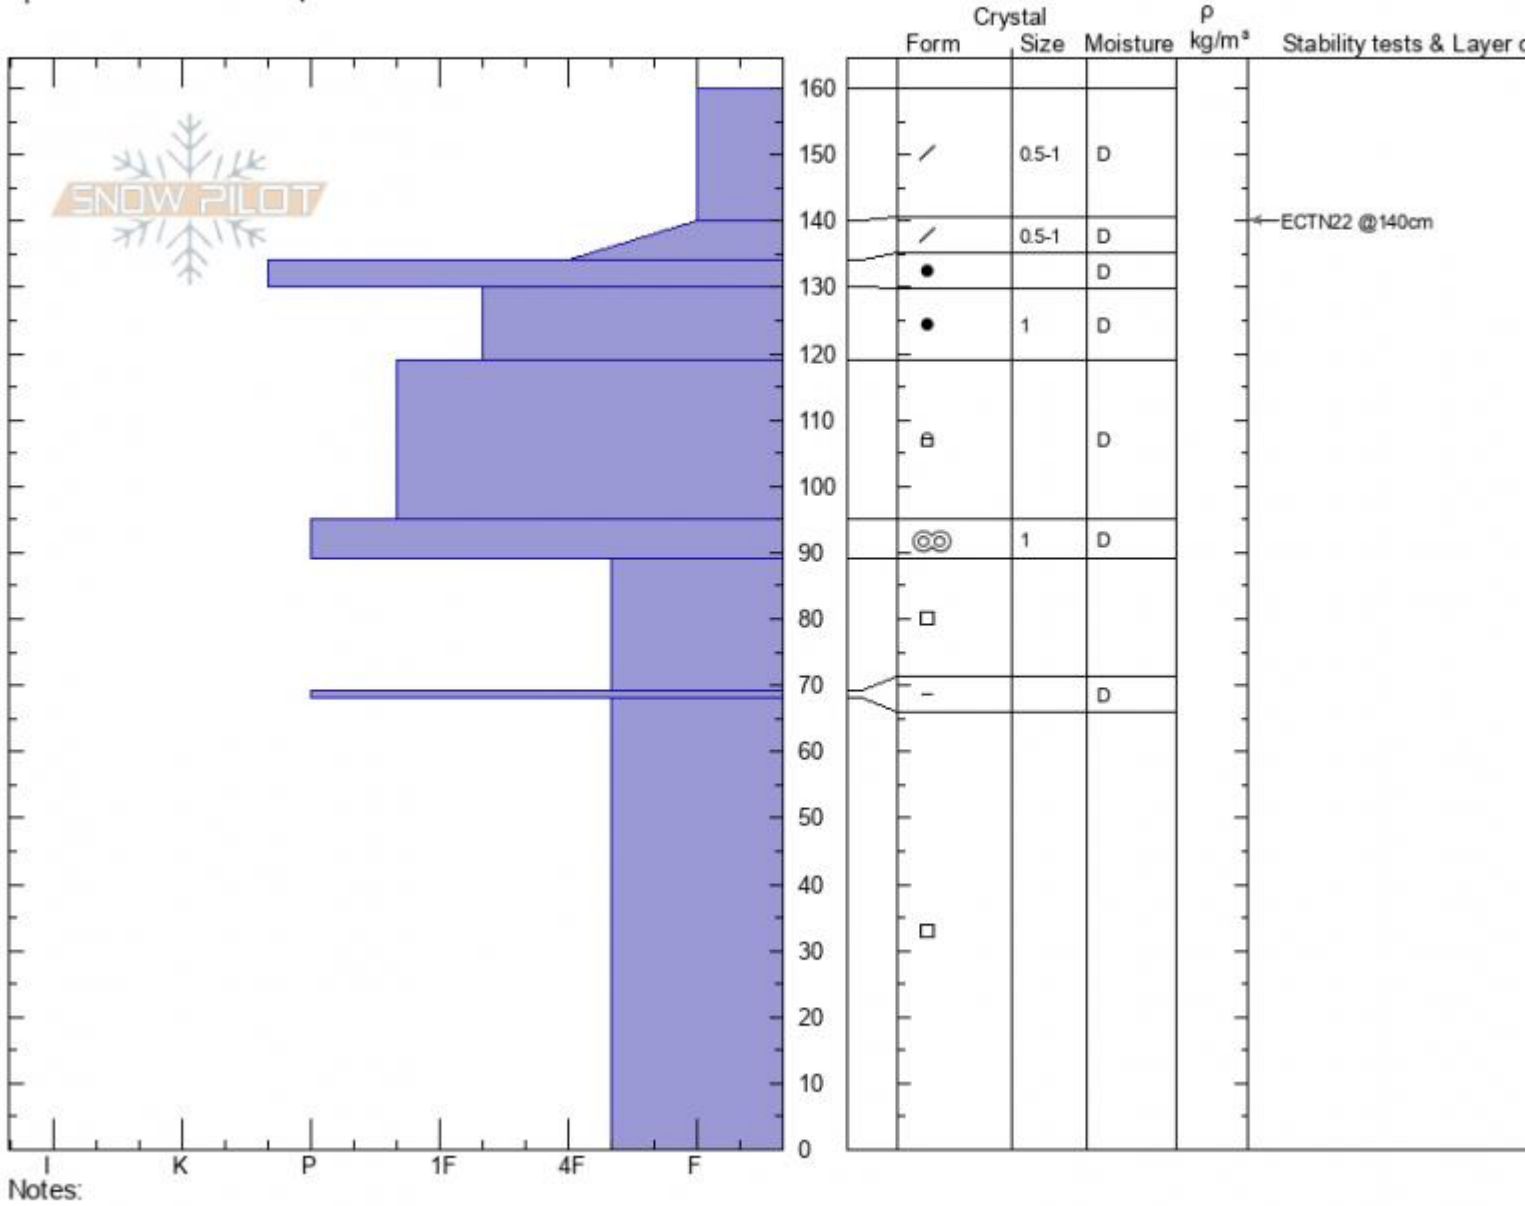

**Blackmore Shoulder**  
**Gallatin Range-N**  
**MT**  
 Elevation: **9469 ft**  
 Aspect: **E**  
 Specifics: **Ski tracks on slope**

**Wyatt Gober**  
**02/26/2022 - 11:15am**  
 Co-ord: **45.44618N, -110.99918W**  
 Slope Angle: **24°**  
 Wind Loading:

Stability: **Good**  
 Air Temperature:  
 Sky Cover: **CLR**  
 Precipitation: **NO**  
 Wind: **Calm**

HS:**160** Layer Notes:  
 PF: **50**  
 PS: **15**

Advisory Region  
 Northern Gallatin  
 Longitude  
 -111.00W  
 Latitude  
 45.44N  
 Northern Gallatin, 2022-02-28