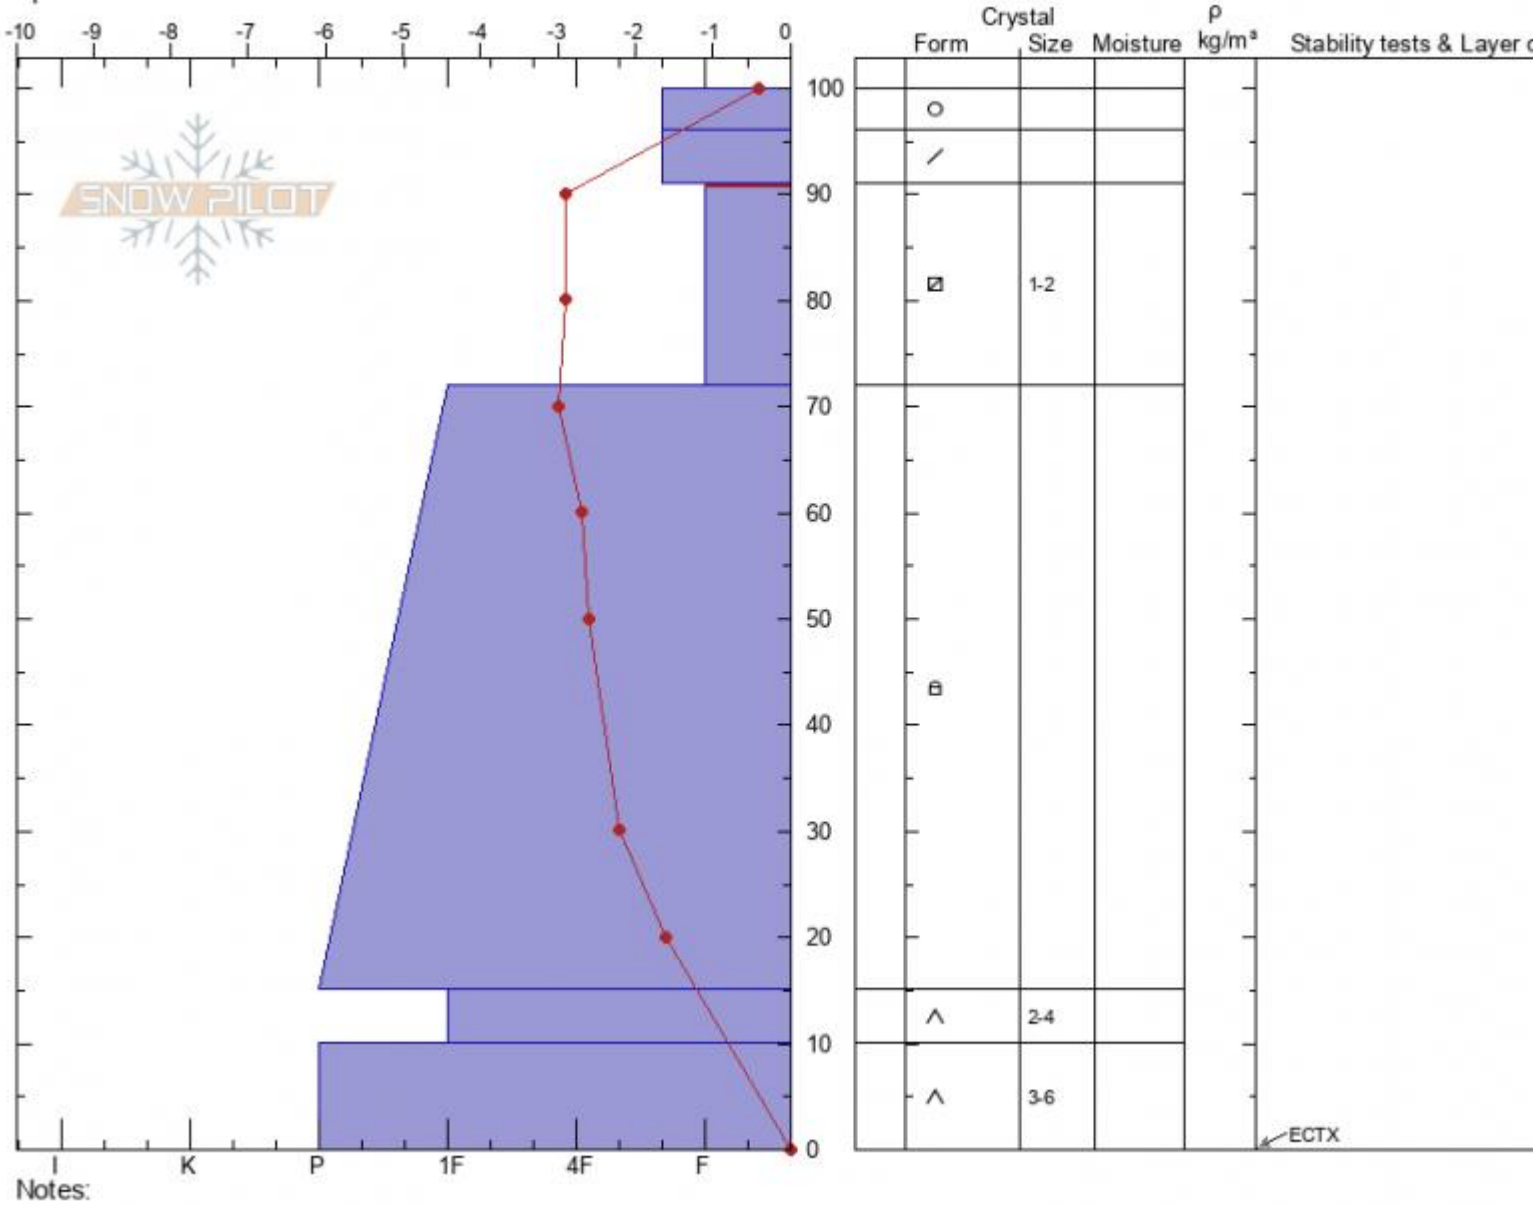

**Telemeadows Profile**  
**Madison Range-S**  
**MT**  
 Elevation: **7507 ft**  
 Aspect: **100°**  
 Specifics:

**Dave Zinn**  
**03/03/2022 - 10:45am**  
 Co-ord: **44.89696N, -111.06327W**  
 Slope Angle: **15°**  
 Wind Loading: **no**

Stability: **Very Good**  
 Air Temperature: **10°C**  
 Sky Cover: **FEW**  
 Precipitation: **NO**  
 Wind: **Calm**

HS: **100**    Layer Notes:  
 91-72cm: **Problematic layer**

Advisory Region  
 Southern Madison  
 Longitude  
 -111.06W  
 Latitude  
 44.89N  
 Southern Madison, 2022-03-03