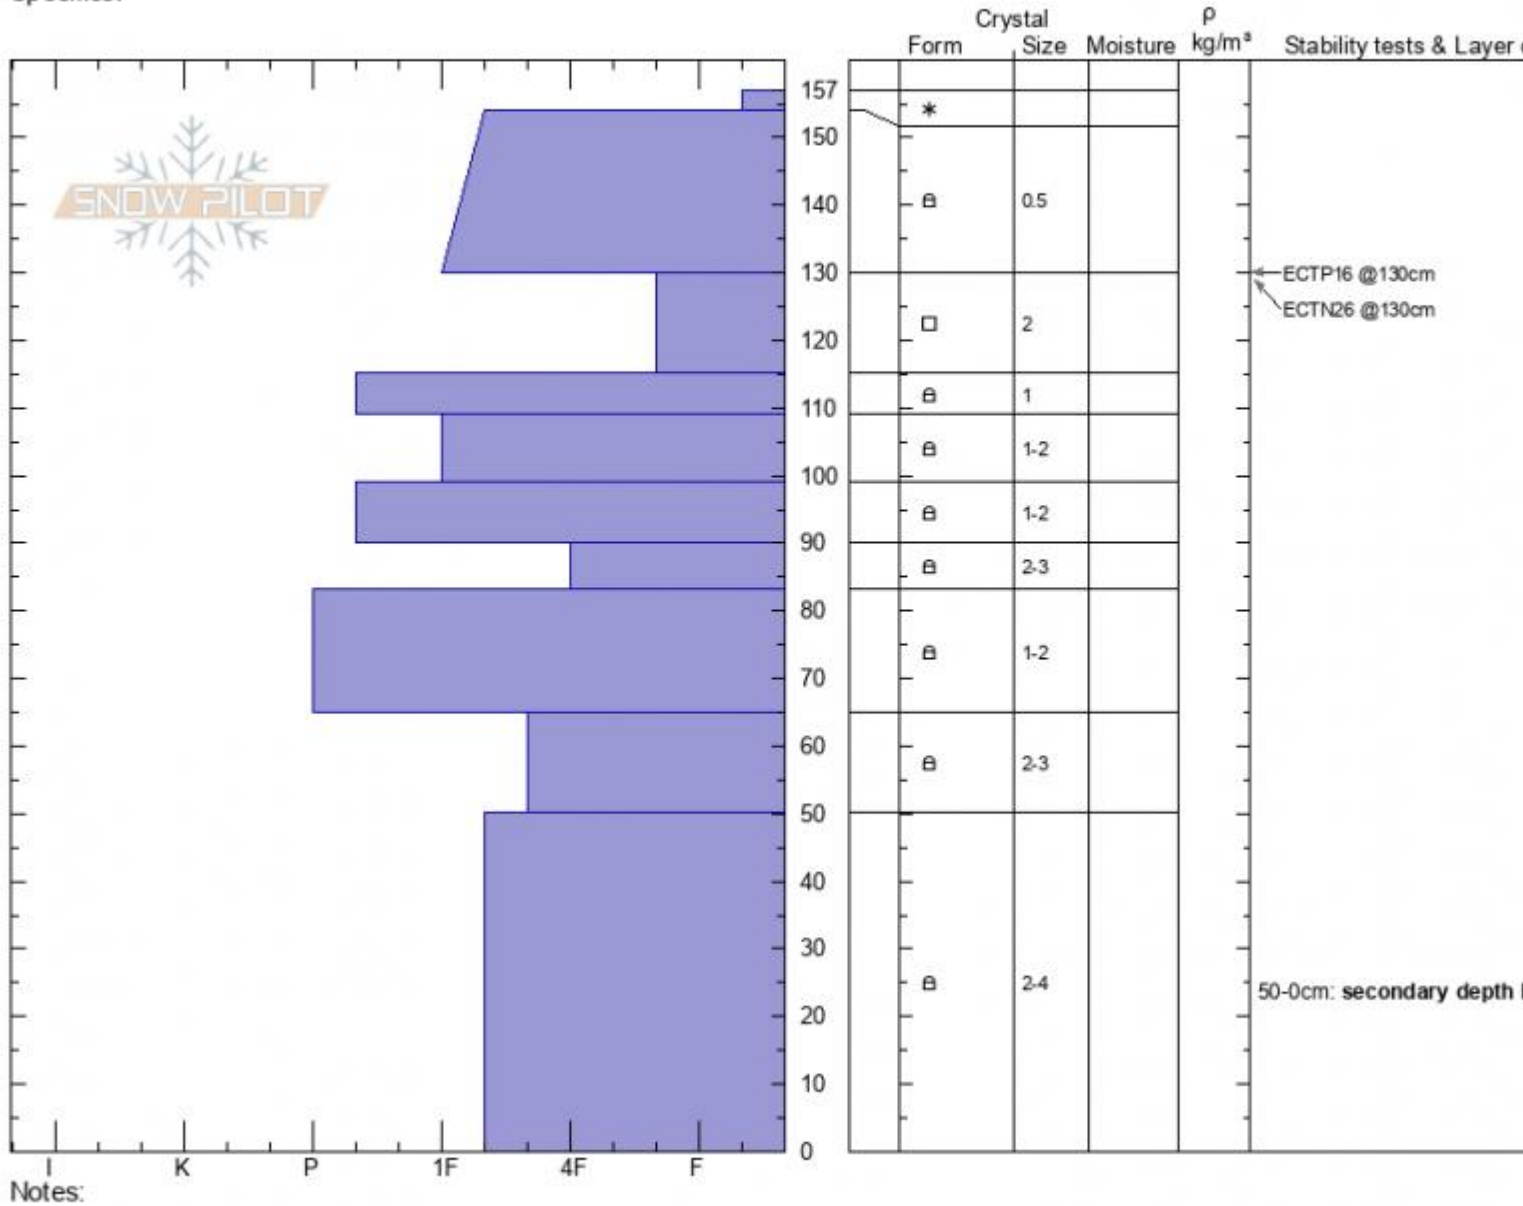

Bear Creek
Madison Range-N
MT
 Elevation: **9461 ft**
 Aspect: **315°**
 Specifics:

Hannah Marshall
03/05/2022 - 11:57 am
 Co-ord: **45.18516N, -111.46824W**
 Slope Angle:
 Wind Loading:

Stability: **Good**
 Air Temperature:
 Sky Cover: **BKN**
 Precipitation: **NO**
 Wind: **Calm**

HS: **157** Layer Notes:
 PF: **50** 130-115cm: **Problematic layer**
 50-0cm: **secondary depth hoar**

Advisory Region
 Northern Madison
 Longitude
 -111.38W
 Latitude
 45.17N
 Northern Madison, 2022-03-05