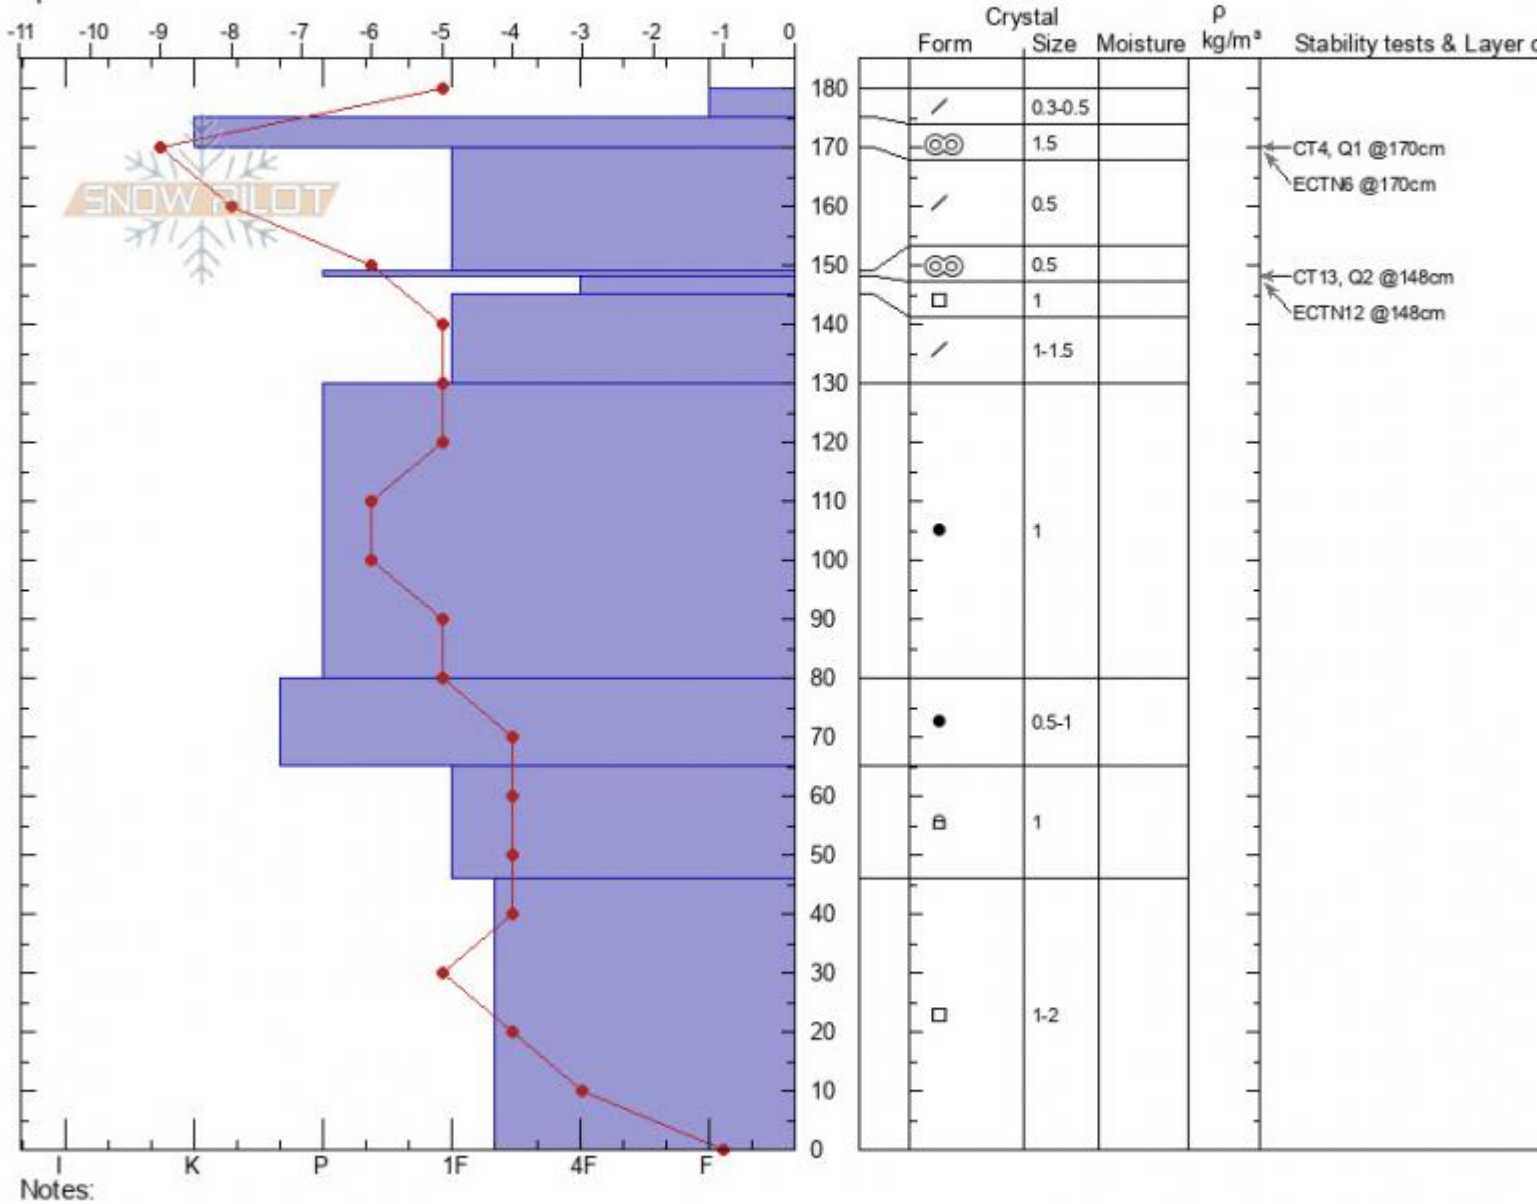

Cooke City Pit
Beartooths
MT
 Elevation: **8591 ft**
 Aspect: **S**
 Specifics:

Michael Murray
03/06/2022 - 11:13am
 Co-ord: **45.03381N, -109.96656W**
 Slope Angle: **22°**
 Wind Loading:

Stability:
 Air Temperature: **-6°C**
 Sky Cover: **BKN**
 Precipitation: **NO**
 Wind: **N Calm**

HS: **180** Layer Notes:
 PF: **15** 148-145cm: **Problematic layer**
 PS: **2**

Advisory Region
 Cooke City
 Longitude
 -109.98W
 Latitude
 45.03N
 Cooke City, 2022-03-06