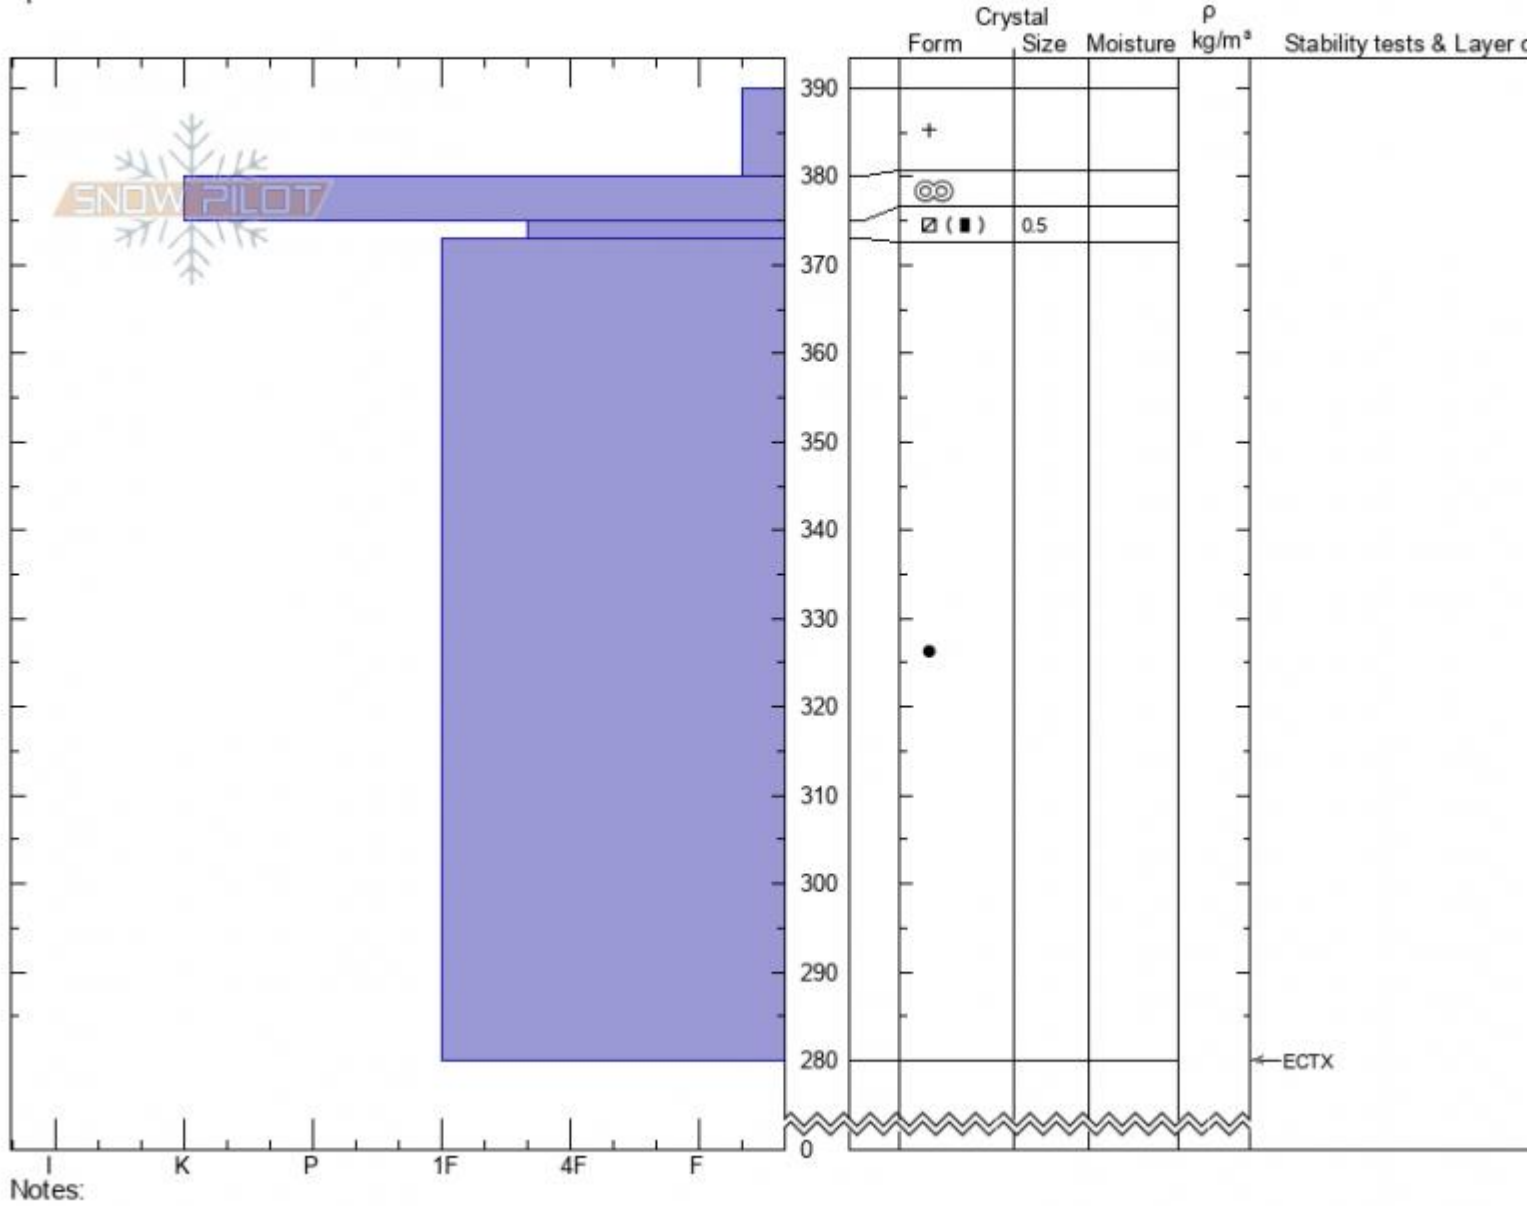

Wolverine Pass
Cooke City
MT
 Elevation: **9078 ft**
 Aspect: **108°**
 Specifics:

Hannah Marshall
03/08/2022 - 1:30pm
 Co-ord: **45.06325N, -110.01073W**
 Slope Angle: **25°**
 Wind Loading:

Stability:
 Air Temperature:
 Sky Cover: **BKN**
 Precipitation: **S-1**
 Wind: **NE Light Breeze**

HS:390 Layer Notes:

Advisory Region
 Cooke City
 Longitude
 -110.01W
 Latitude
 45.07N
 Cooke City, 2022-03-08