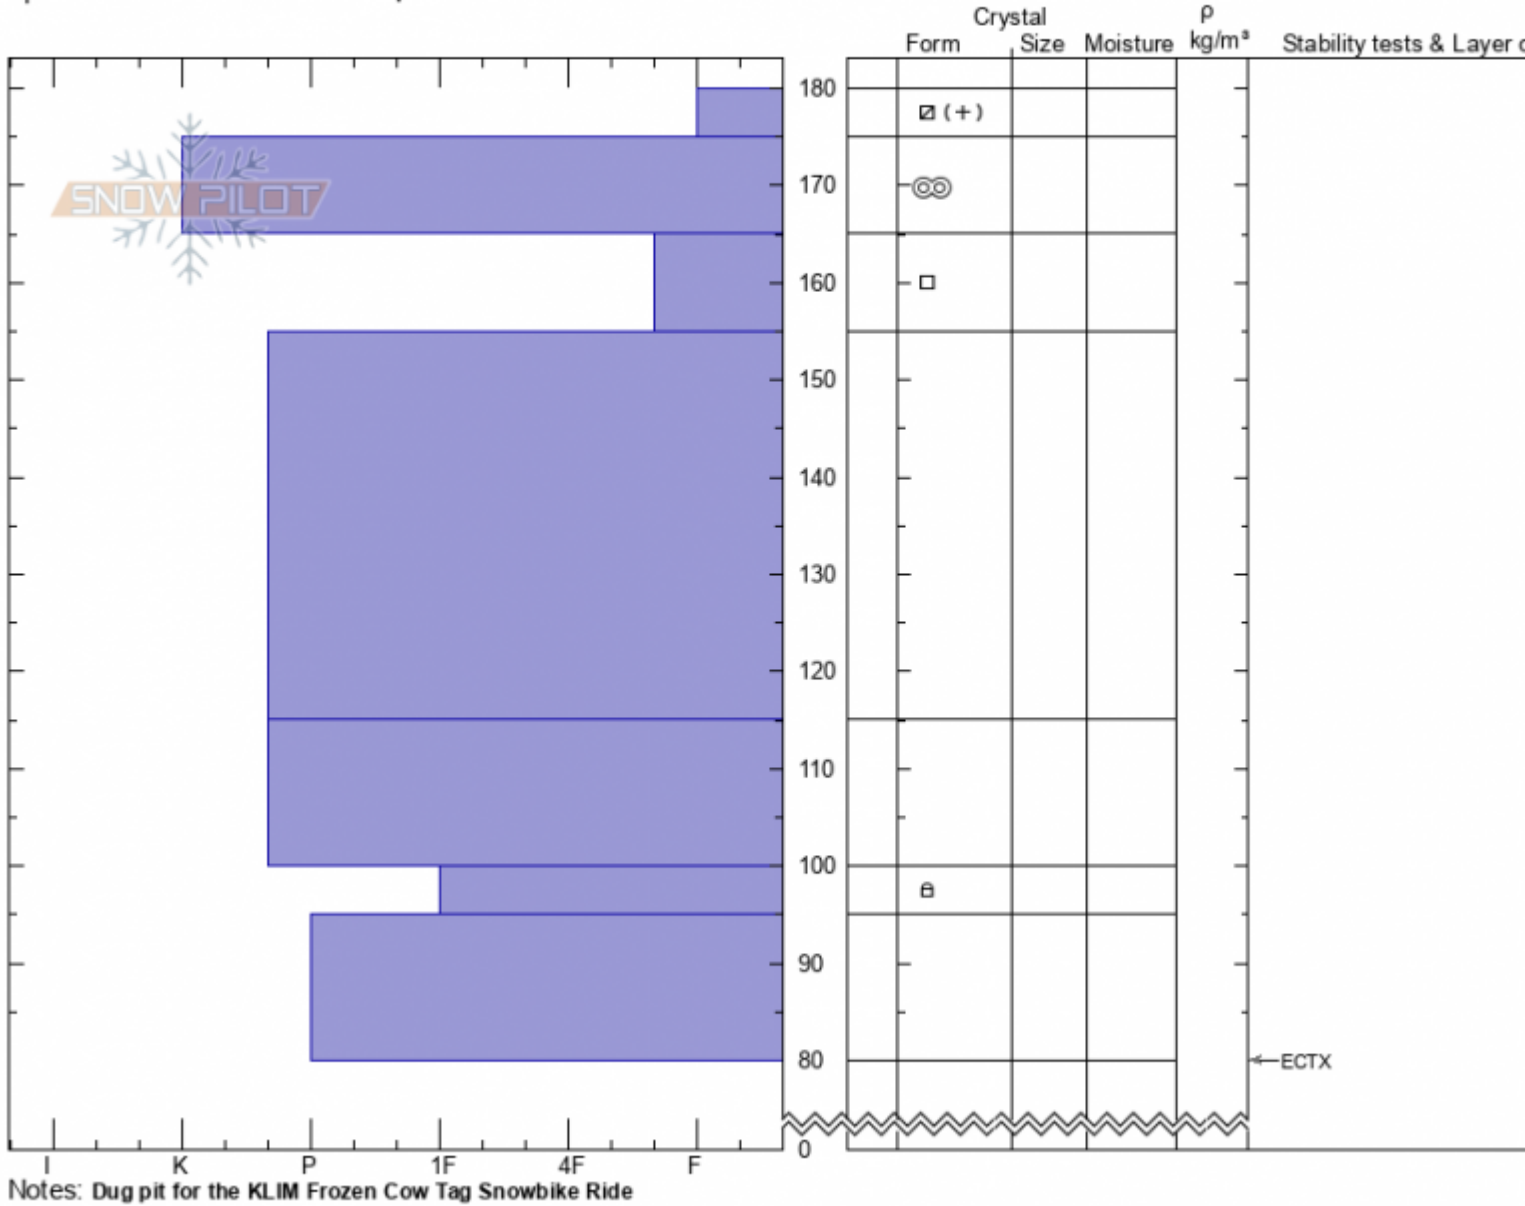

Sawtelle Rd-S Facing  
 Centennial Range  
 ID  
 Elevation: 9040 ft  
 Aspect: 200°  
 Specifics: Snowmobile tracks on slope

Doug Chabot-Admin  
 03/11/2022 - 12:00pm  
 Co-ord: 44.55498N, -111.44540W  
 Slope Angle: 15°  
 Wind Loading: no

Stability: **Very Good**  
 Air Temperature: -10°C  
 Sky Cover: **SCT**  
 Precipitation: **NO**  
 Wind:

HS:180 Layer Notes:

Advisory Region  
 Island Park  
 Longitude  
 -111.44W  
 Latitude  
 44.56N  
 Island Park, 2022-03-12