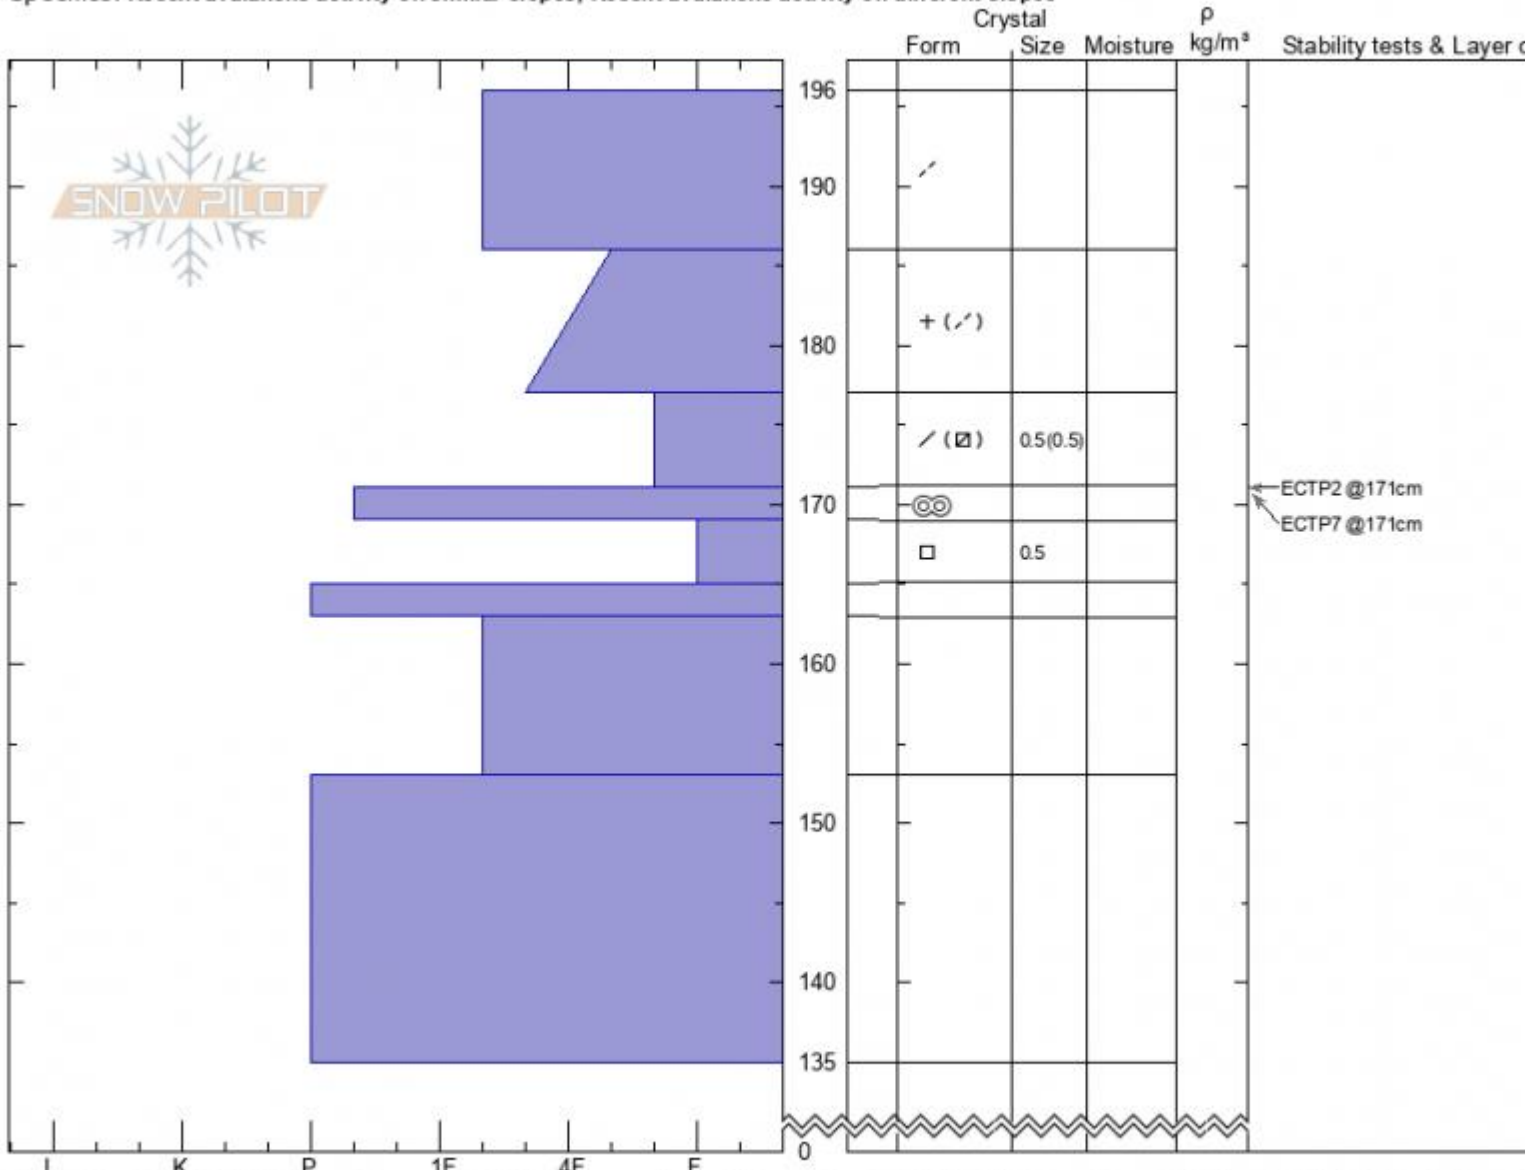

BulloftheWoods/CrownBt Alex Marienthal

Cooke City

MT

Elevation: 9630 ft

Aspect: 160°

Specifics: Recent avalanche activity on similar slopes; Recent avalanche activity on different slopes

03/12/2022 - 11:10am

Co-ord: 45.04988N, -109.96113W

Slope Angle: 14°

Wind Loading: yes

Stability: Poor

Air Temperature:

Sky Cover: OVC

Precipitation:

Wind: W Moderate

HS:196

Layer Notes:

196-186cm: Problematic layer

Notes: Top 10"=1.5" SWE (25cm=38mm SWE) this is all snow above MF crust. Top 8"=1.25" SWE (20cm=32mmSWE) is what fell/wind-loaded over

Advisory Region

Cooke City