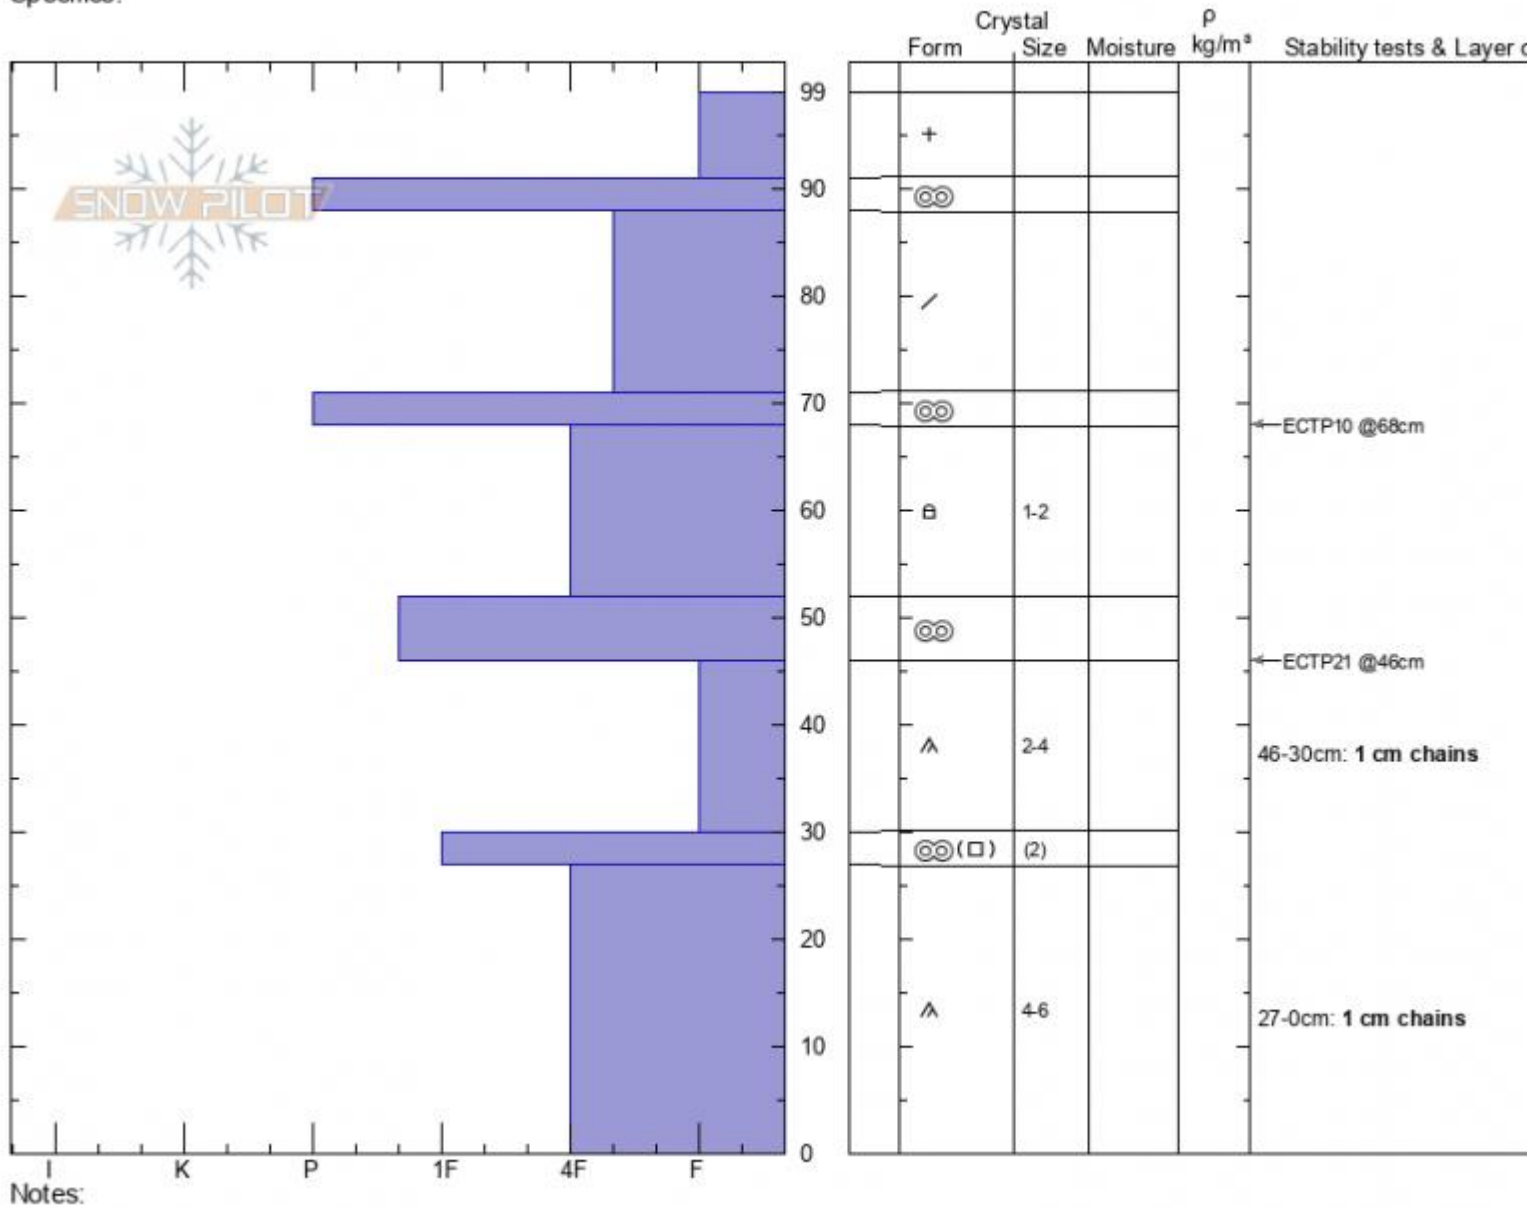

Tyler's  
 Madison Range-N  
 MT  
 Elevation: 9142 ft  
 Aspect: 260°  
 Specifics:

Hannah Marshall  
 03/13/2022 - 12:00pm  
 Co-ord: 45.32315N, -111.38177W  
 Slope Angle: 28°  
 Wind Loading:

Stability:  
 Air Temperature:  
 Sky Cover: OVC  
 Precipitation: S-1  
 Wind: NW Moderate

HS:99  
 PF:80  
 PS:15  
 Layer Notes:  
 46-30cm: 1 cm chains  
 27-0cm: 1 cm chains

Advisory Region  
 Northern Madison  
 Longitude  
 -111.38W  
 Latitude  
 45.33N  
 Northern Madison, 2022-03-13