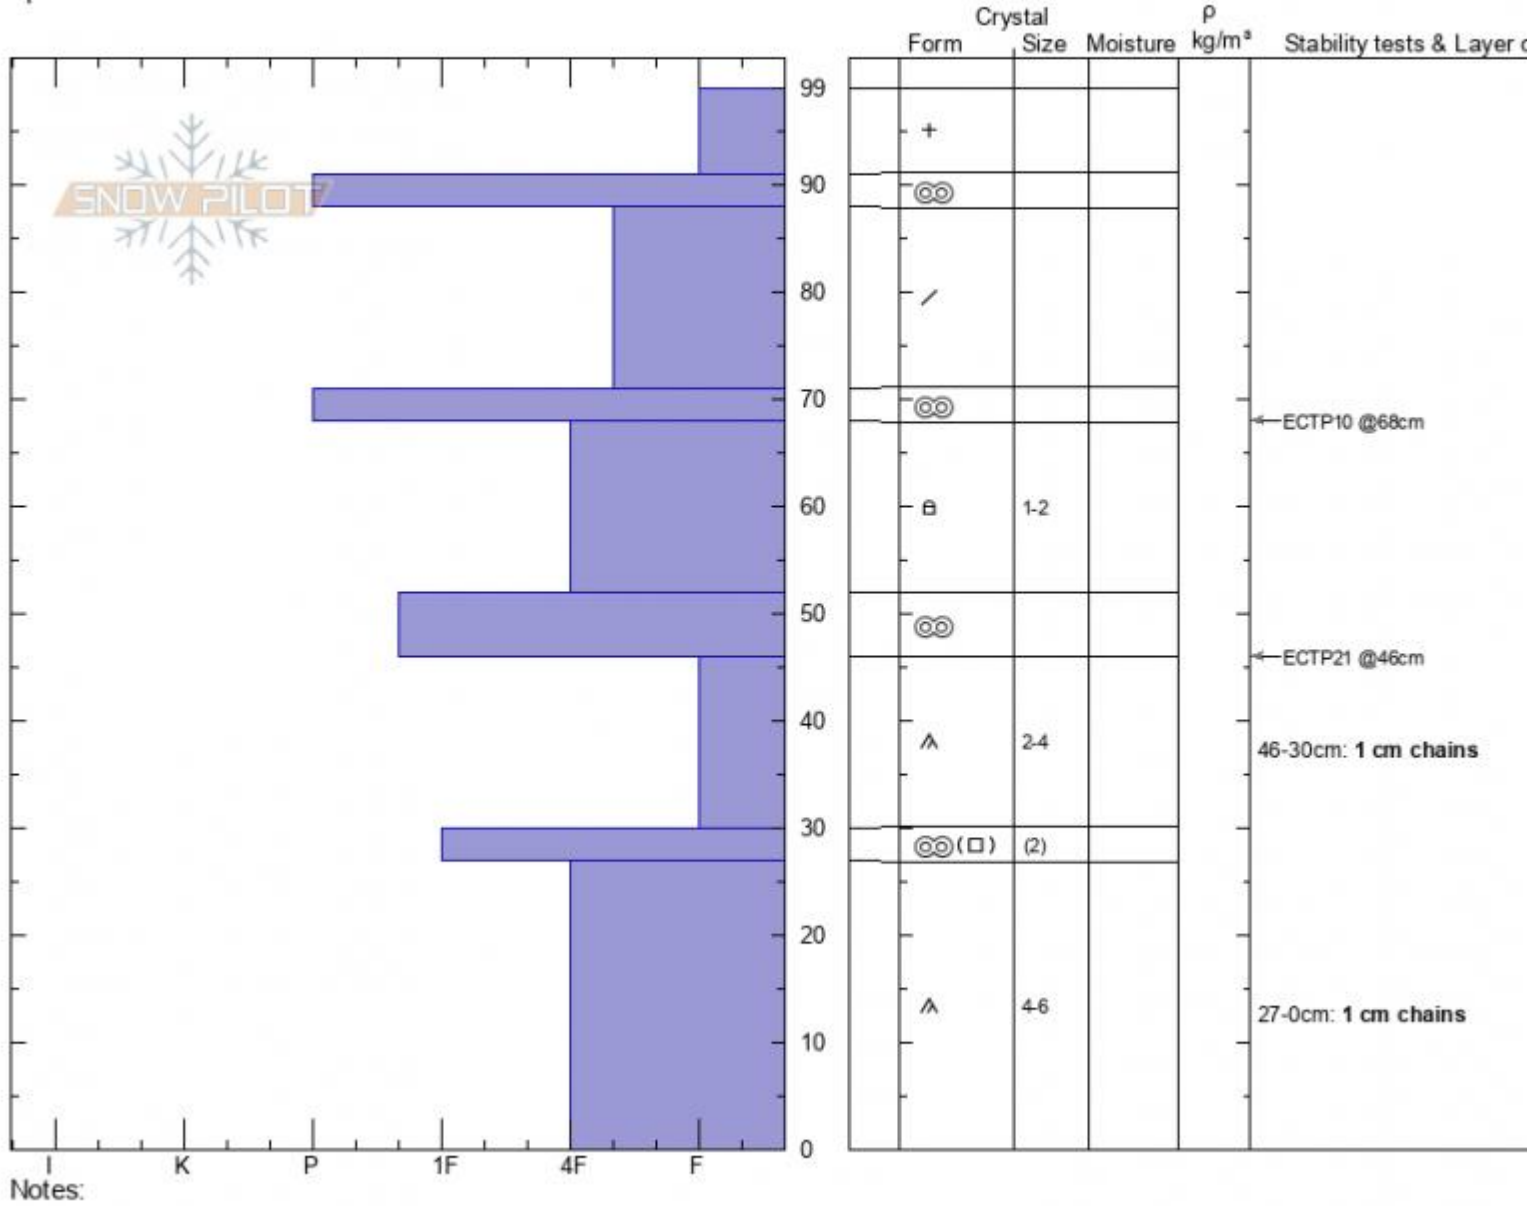

Tyler's  
 Madison Range-N  
 MT  
 Elevation: 9142 ft  
 Aspect: 260°  
 Specifics:

Hannah Marshall  
 03/13/2022 - 12:00pm  
 Co-ord: 45.32315N, -111.38177W  
 Slope Angle: 28°  
 Wind Loading:

Stability:  
 Air Temperature:  
 Sky Cover: OVC  
 Precipitation: S-1  
 Wind: NW Moderate

HS:99  
 PF:80  
 PS:15  
 Layer Notes:  
 46-30cm: 1 cm chains  
 27-0cm: 1 cm chains

Advisory Region  
 Northern Madison  
 Longitude  
 -111.38W  
 Latitude  
 45.33N  
 Northern Madison, 2022-03-13