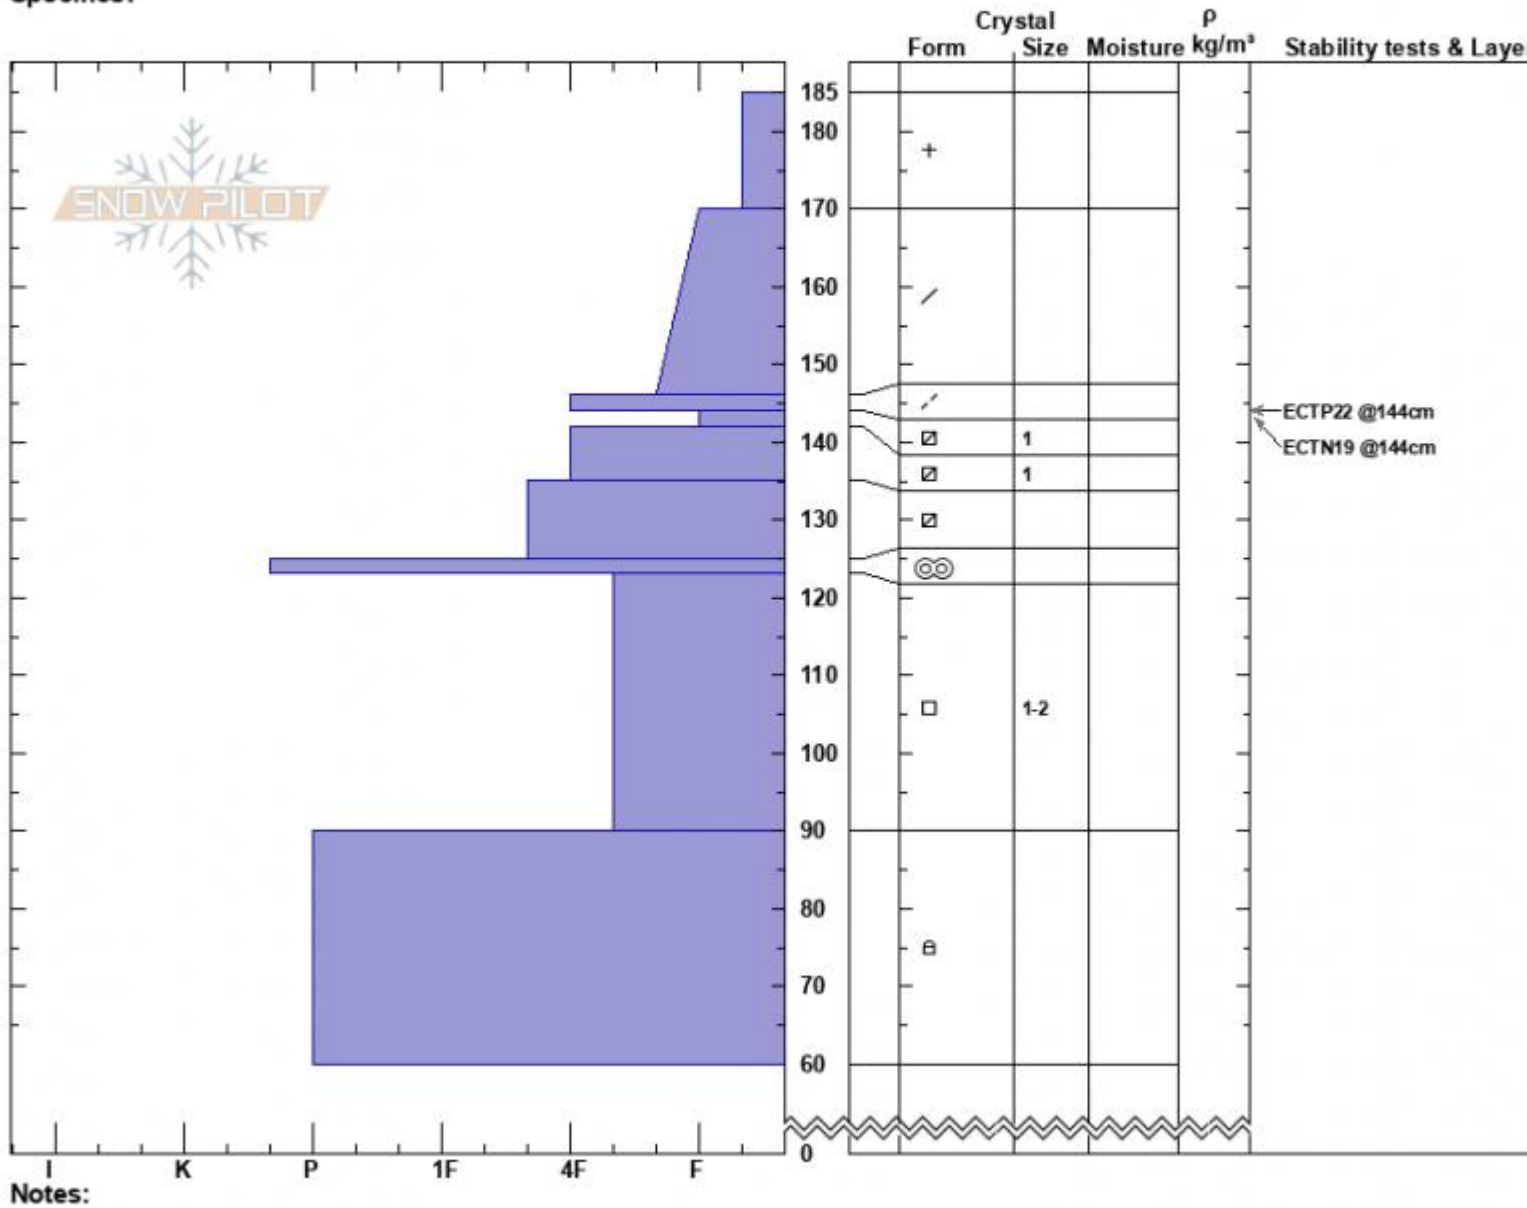

Bear Creek
 Madison Range-N
 MT
 Elevation: 9453 ft
 Aspect: 65°
 Specifics:

Hannah Marshall
 03/16/2022 - 1:00pm
 Co-ord: 45.18494N, -111.46664W
 Slope Angle: 30°
 Wind Loading:

Stability:
 Air Temperature:
 Sky Cover: BKN
 Precipitation: S-1
 Wind: Light Breeze

HS:185 Layer Notes:

Advisory Region
 Northern Madison
 Longitude
 -111.38W
 Latitude
 45.17N
 Northern Madison, 2022-03-16