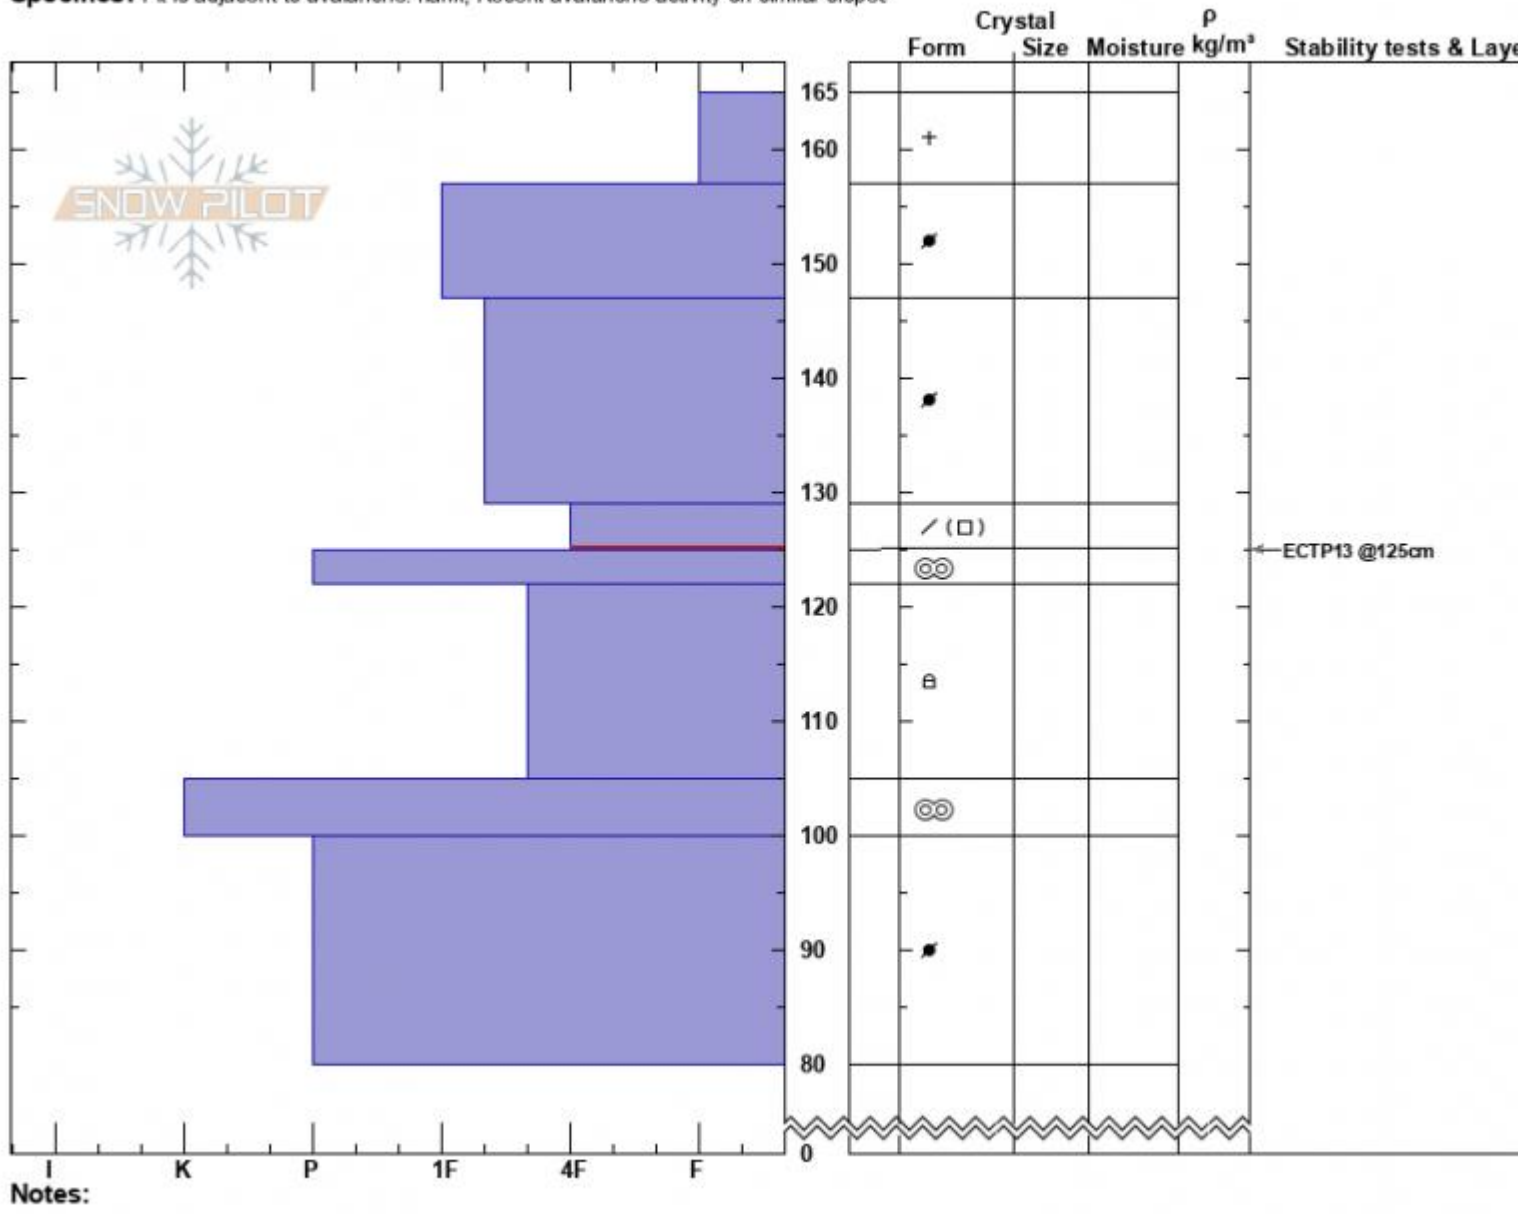

Wyoming Bowl Profile
 Madison Range-N
 MT
 Elevation: 9641 ft
 Aspect: 122°
 Specifics: Pit is adjacent to avalanche: flank; Recent avalanche activity on similar slopes

Dave Zinn
 03/15/2022 - 1:00pm
 Co-ord: 45.27052N, -111.46490W
 Slope Angle: 20°
 Wind Loading: previous

Stability: Poor
 Air Temperature:
 Sky Cover: OVC
 Precipitation: S1
 Wind: SW Light Breeze

HS:165 Layer Notes:
 129-125cm: Problematic layer

Profile of snowpack in the backcountry near Big Sky Resort next to a skier-triggered avalanche.

Advisory Region
 Northern Madison
 Longitude
 -111.44W
 Latitude
 45.28N

Northern Madison, 2022-03-17