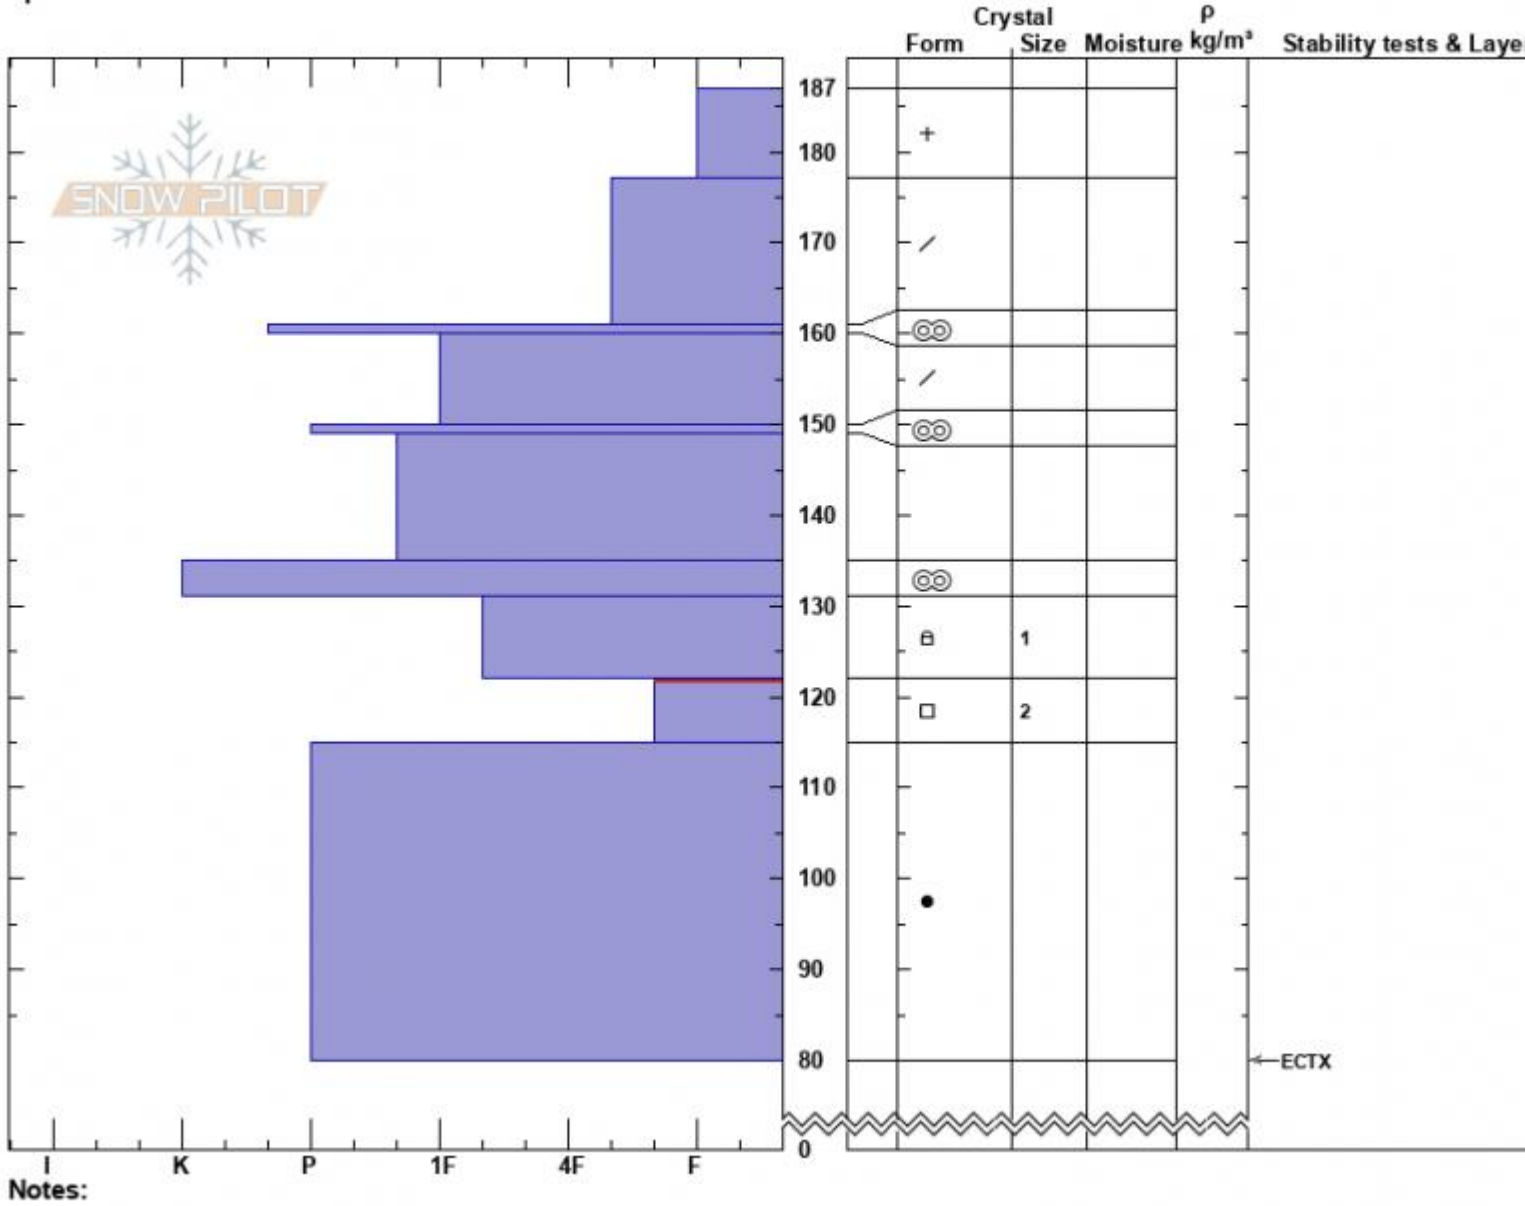

Throne East Profile
 Bridger Range
 MT
 Elevation: 8098 ft
 Aspect: 89°
 Specifics:

Dave Zinn
 03/20/2022 - 10:00am
 Co-ord: 45.88405N, -110.94990W
 Slope Angle: 32°
 Wind Loading: no

Stability: Good
 Air Temperature:
 Sky Cover: OVC
 Precipitation: S1
 Wind: W Calm

HS:187 Layer Notes:
 122-115cm: Problematic layer

Notes:
 Advisory Region
 Bridger Range
 Longitude
 -110.95W
 Latitude
 45.88N
 Bridger Range, 2022-03-20