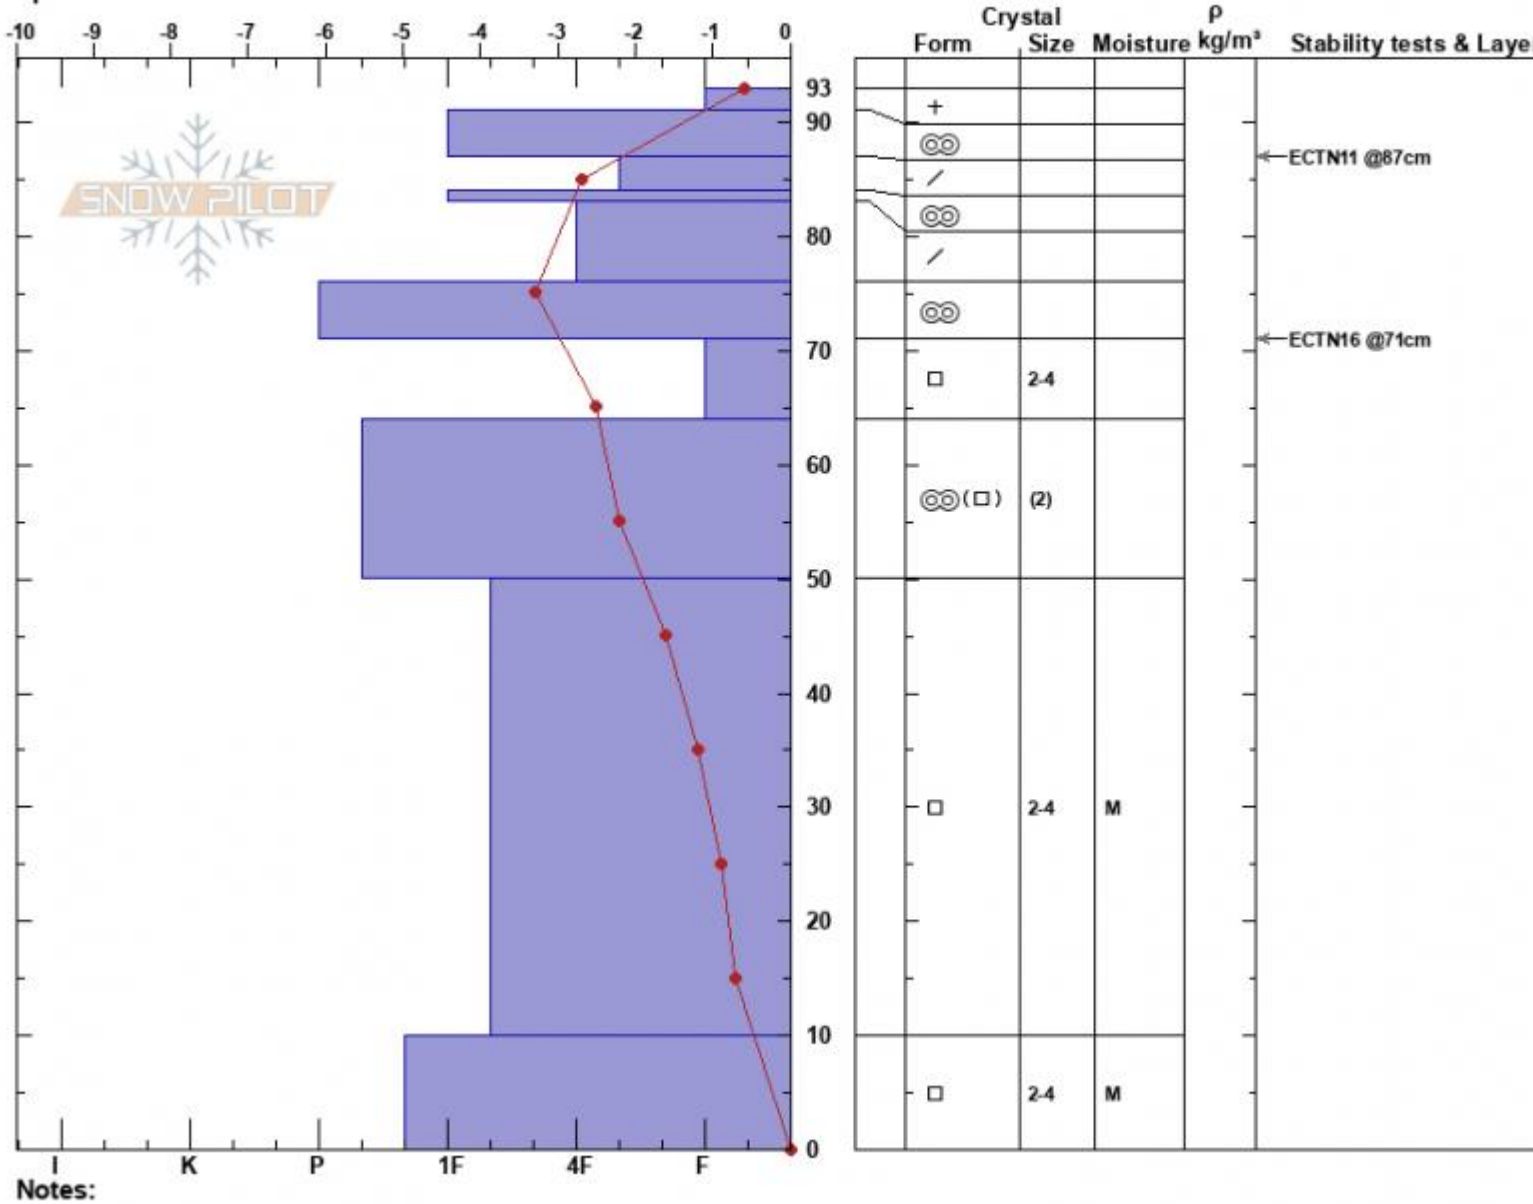

Hebgen Lake
 Lionhead Range
 MT
 Elevation: 8846 ft
 Aspect: 150°
 Specifics:

Hannah Marshall
 03/22/2022 - 12:00pm
 Co-ord: 44.83918N, -111.34193W
 Slope Angle: 20°
 Wind Loading:

Stability: Good
 Air Temperature: -1.5°C
 Sky Cover: FEW
 Precipitation: NO
 Wind:
 HS:93
 PF:50
 Layer Notes:
 71-64cm: Problematic layer

Notes:
 Advisory Region
 Lionhead Range
 Longitude
 -111.34W
 Latitude
 44.84N
 Lionhead Range, 2022-03-22