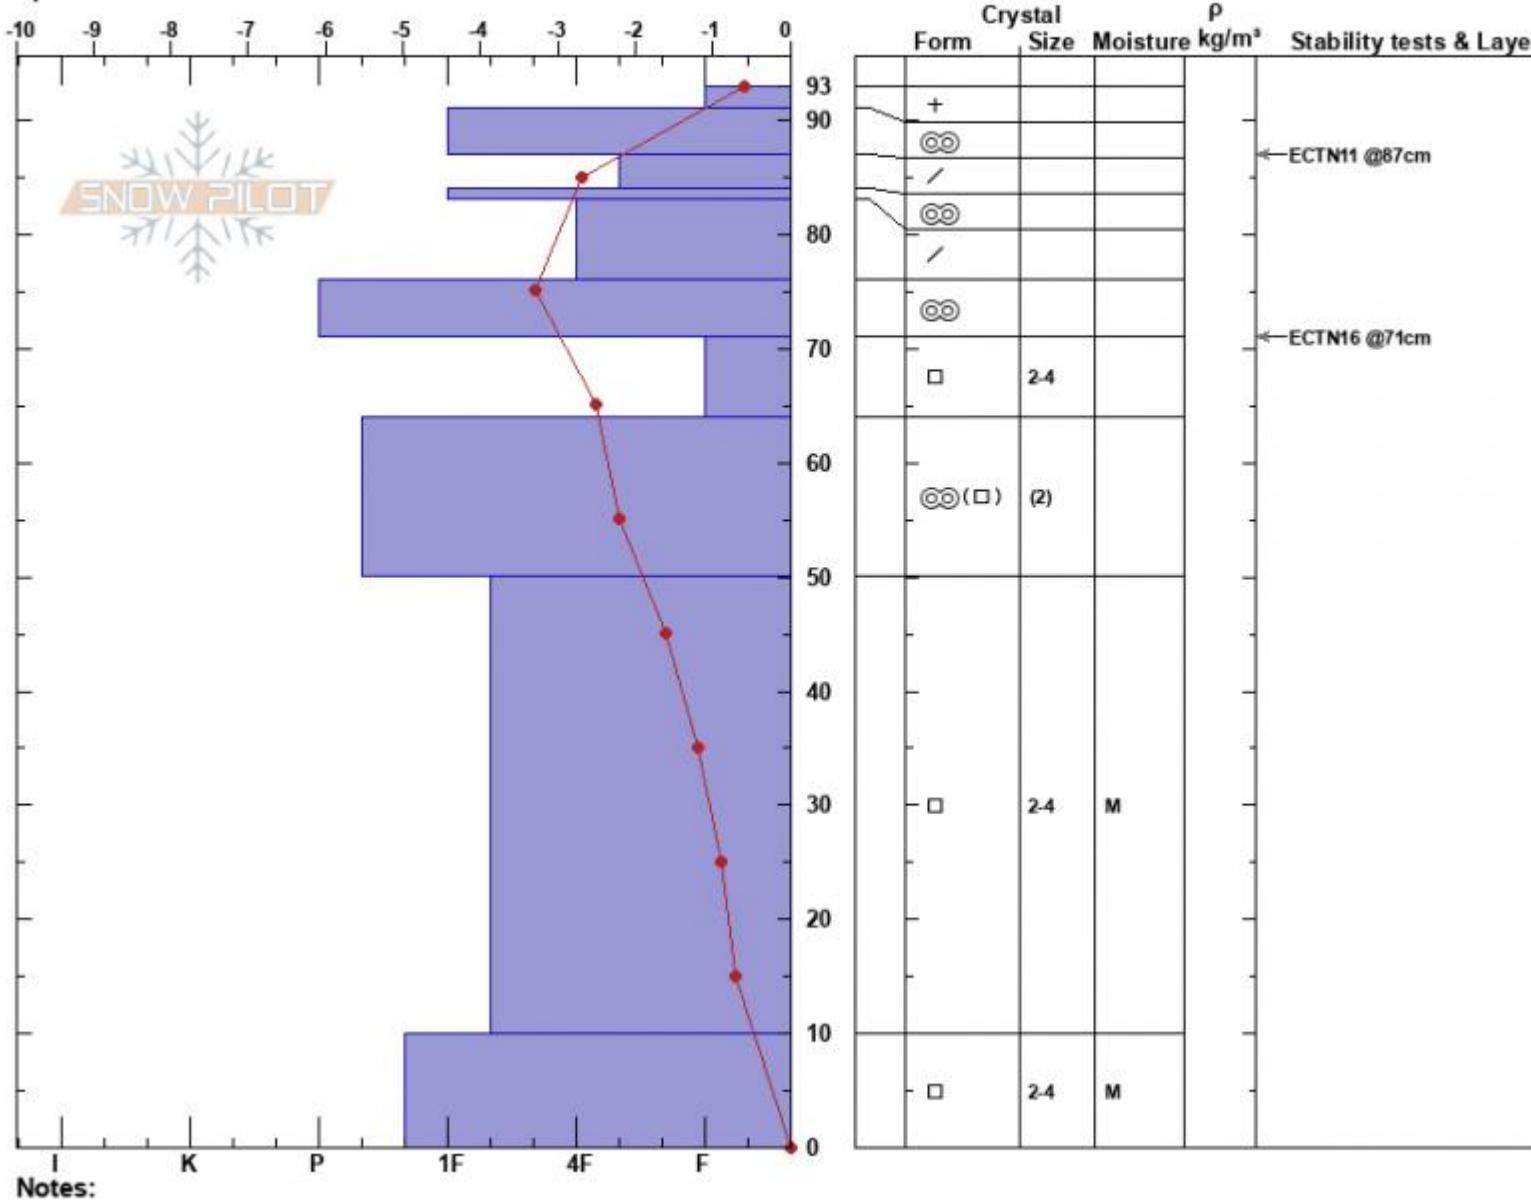

Hebgen Lake
 Lionhead Range
 MT
 Elevation: 8846 ft
 Aspect: 150°
 Specifics:

Hannah Marshall
 03/22/2022 - 12:00pm
 Co-ord: 44.83918N, -111.34193W
 Slope Angle: 20°
 Wind Loading:

Stability: Good
 Air Temperature: -1.5°C
 Sky Cover: FEW
 Precipitation: NO
 Wind:

HS:93
 PF:50
 Layer Notes:
 71-64cm: Problematic layer

Advisory Region
 Lionhead Range
 Longitude
 -111.34W
 Latitude
 44.84N
 Lionhead Range, 2022-03-22