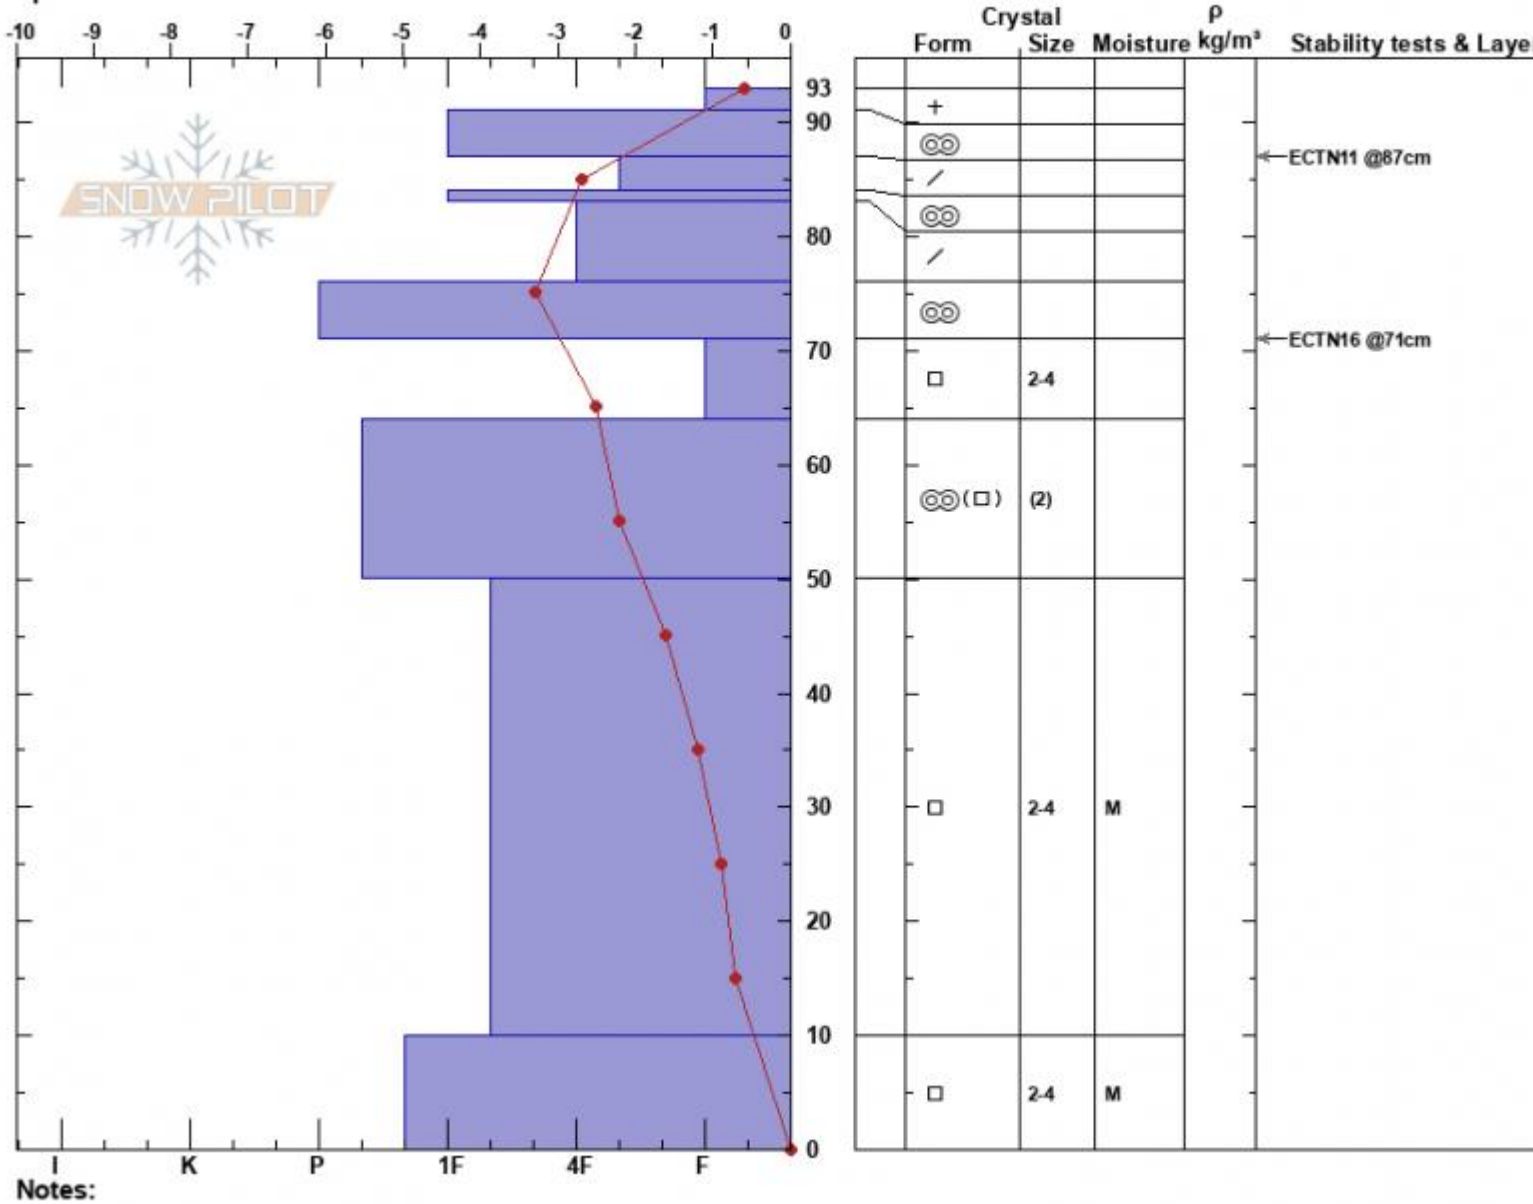

Hebgen Lake  
 Lionhead Range  
 MT  
 Elevation: 8846 ft  
 Aspect: 150°  
 Specifics:

Hannah Marshall  
 03/22/2022 - 12:00pm  
 Co-ord: 44.83918N, -111.34193W  
 Slope Angle: 20°  
 Wind Loading:

Stability: Good  
 Air Temperature: -1.5°C  
 Sky Cover: FEW  
 Precipitation: NO  
 Wind:  
 HS:93  
 PF:50  
 Layer Notes:  
 71-64cm:Problematic layer

Advisory Region  
 Lionhead Range  
 Longitude  
 -111.34W  
 Latitude  
 44.84N  
 Lionhead Range, 2022-03-22