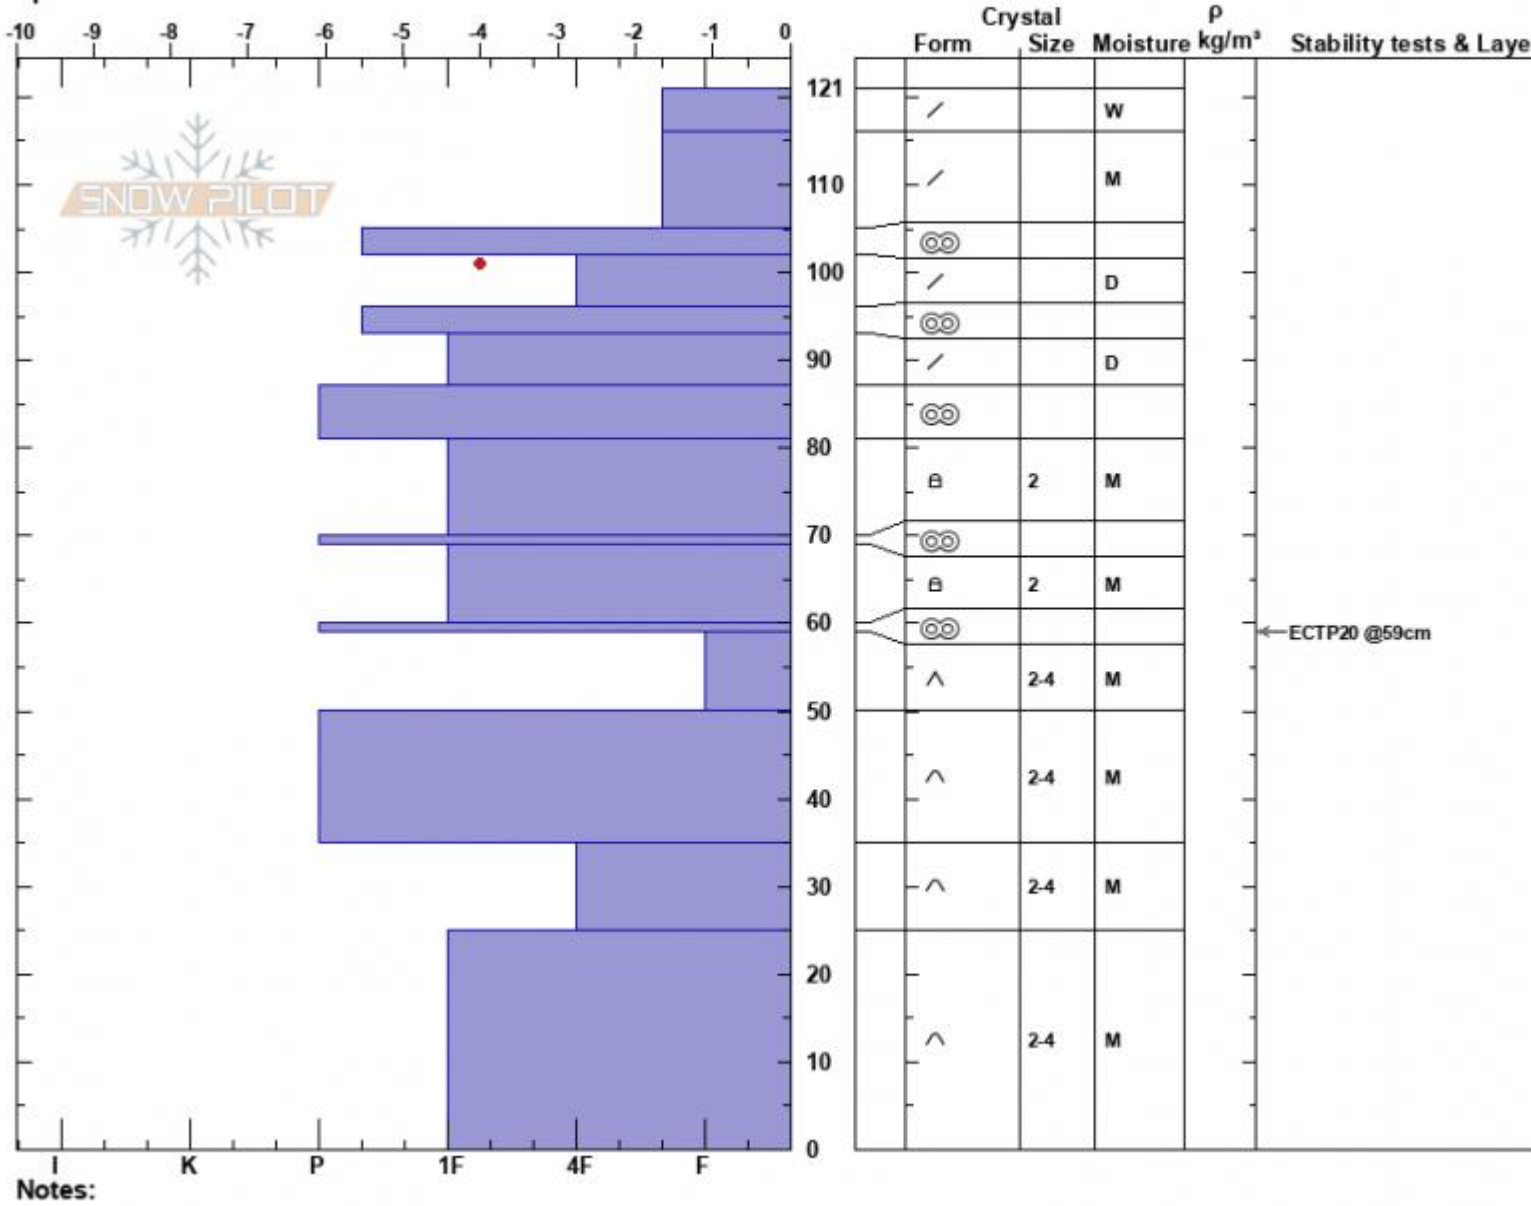

Wheeler Meadow
 Gallatin Range-N
 MT
 Elevation: 8100 ft
 Aspect: 100°
 Specifics:

Ian Hoyer
 03/23/2022 - 11:00am
 Co-ord: 45.50096N, -111.07597W
 Slope Angle: 25°
 Wind Loading: no

Stability: Fair
 Air Temperature:
 Sky Cover: FEW
 Precipitation: NO
 Wind: Calm

HS:121
 PF:40
 PS: 10
 Layer Notes:
 59-50cm:Problematic layer

Advisory Region
 Northern Gallatin
 Longitude
 -111.08W
 Latitude
 45.51N
 Northern Gallatin, 2022-03-24