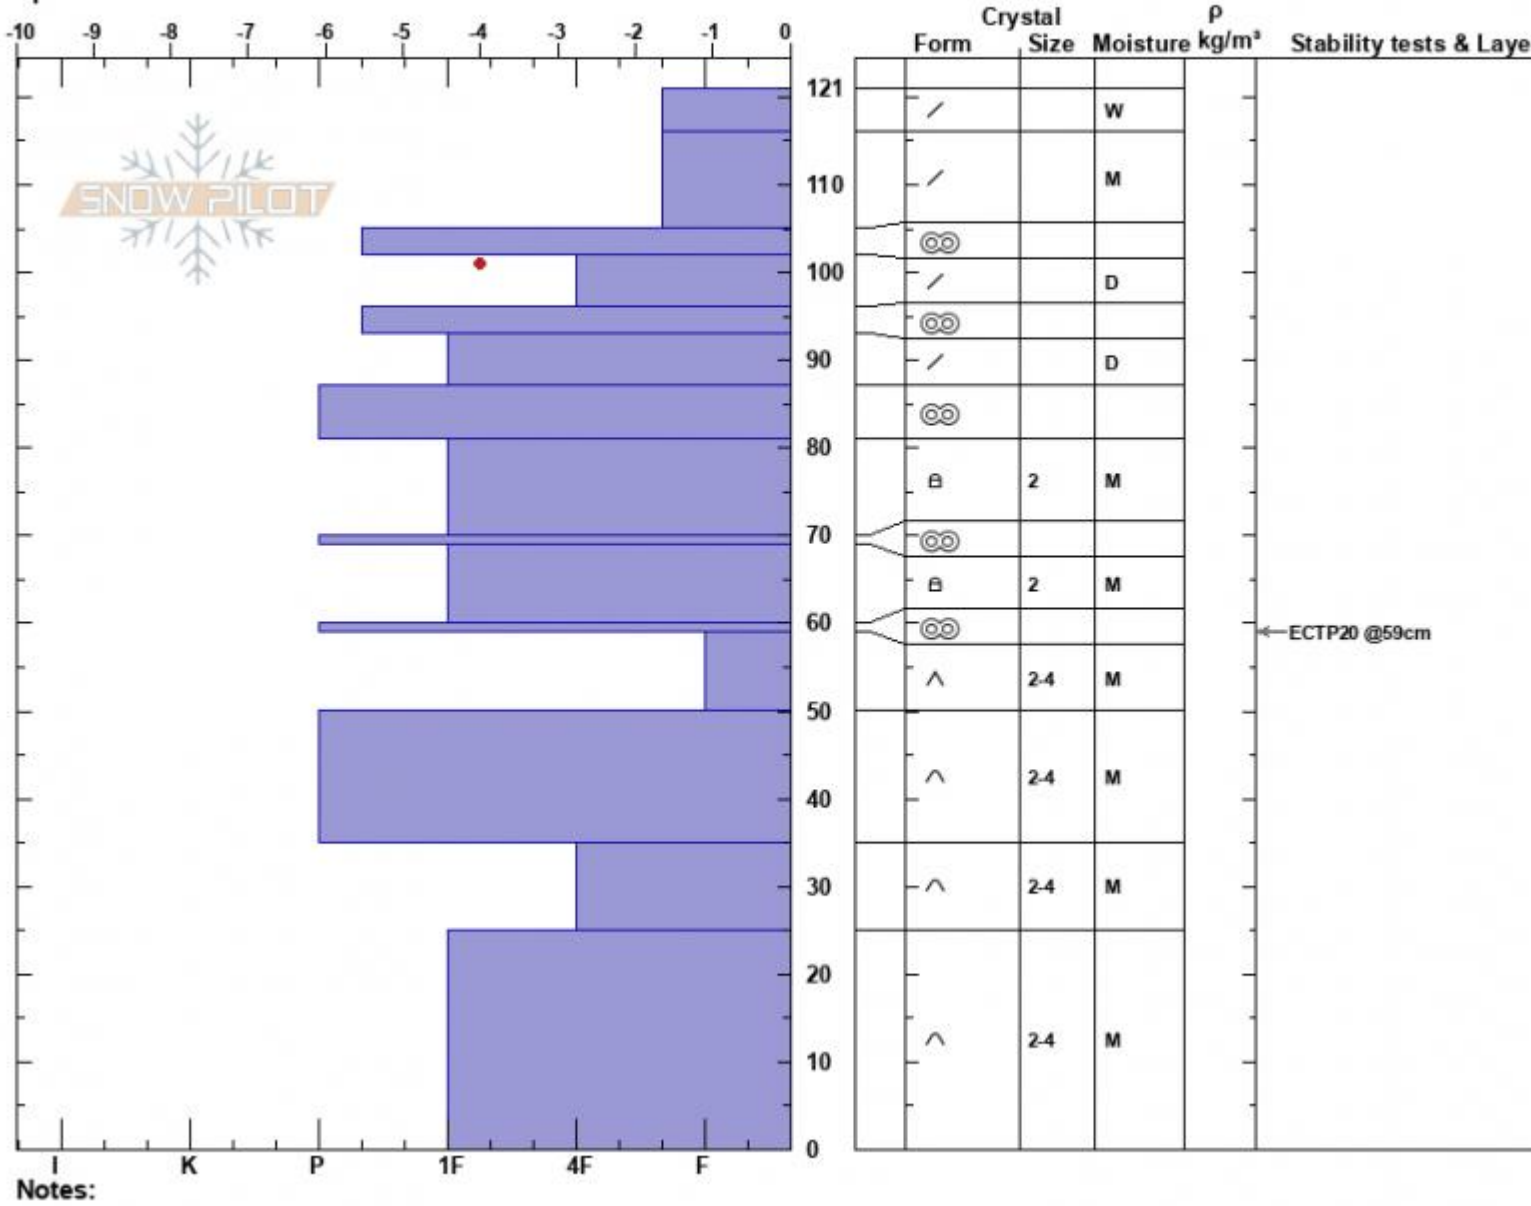

Wheeler Meadow  
 Gallatin Range-N  
 MT  
 Elevation: 8100 ft  
 Aspect: 100°  
 Specifics:

Ian Hoyer  
 03/23/2022 - 11:00am  
 Co-ord: 45.50096N, -111.07597W  
 Slope Angle: 25°  
 Wind Loading: no

Stability: Fair  
 Air Temperature:  
 Sky Cover: FEW  
 Precipitation: NO  
 Wind: Calm

HS:121  
 PF:40  
 PS: 10  
 Layer Notes:  
 59-50cm: Problematic layer

Advisory Region  
 Northern Gallatin  
 Longitude  
 -111.08W  
 Latitude  
 45.51N  
 Northern Gallatin, 2022-03-24