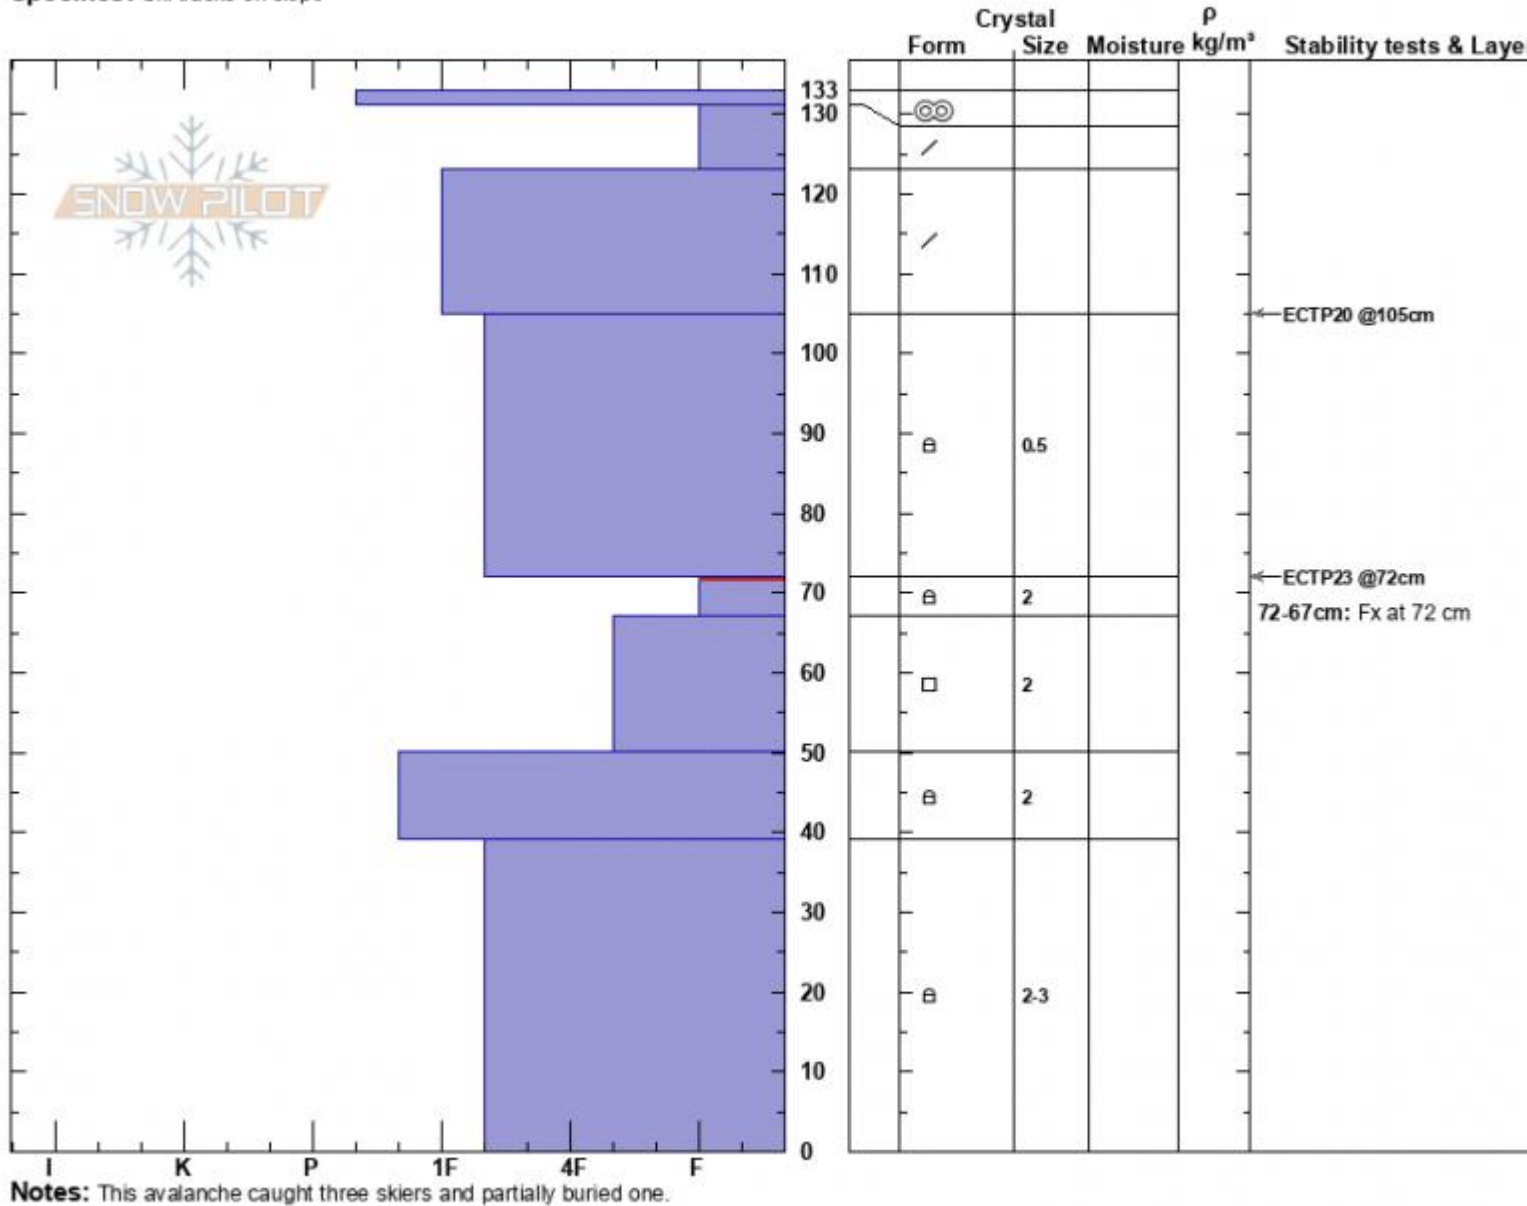

Woody Ridge Avalanche  
 Cooke City  
 MT  
 Elevation: 9671 ft  
 Aspect: 290°  
 Specifics: Ski tracks on slope

Hannah Marshall  
 03/25/2022 - 12:00pm  
 Co-ord: 44.98951N, -109.92383W  
 Slope Angle: 38°  
 Wind Loading:

Stability:  
 Air Temperature:  
 Sky Cover: BKN  
 Precipitation: NO  
 Wind:

HS:133    **Layer Notes:**  
 72-67cm: Fx at 72 cm  
 72-67cm: Problematic layer

Advisory Region  
 Cooke City  
 Longitude  
 -109.92W  
 Latitude  
 44.97N

**Avalanche Details:** [3 skiers caught, 2 injured on Woody Ridge near Cooke City, 2022-03-25](#)