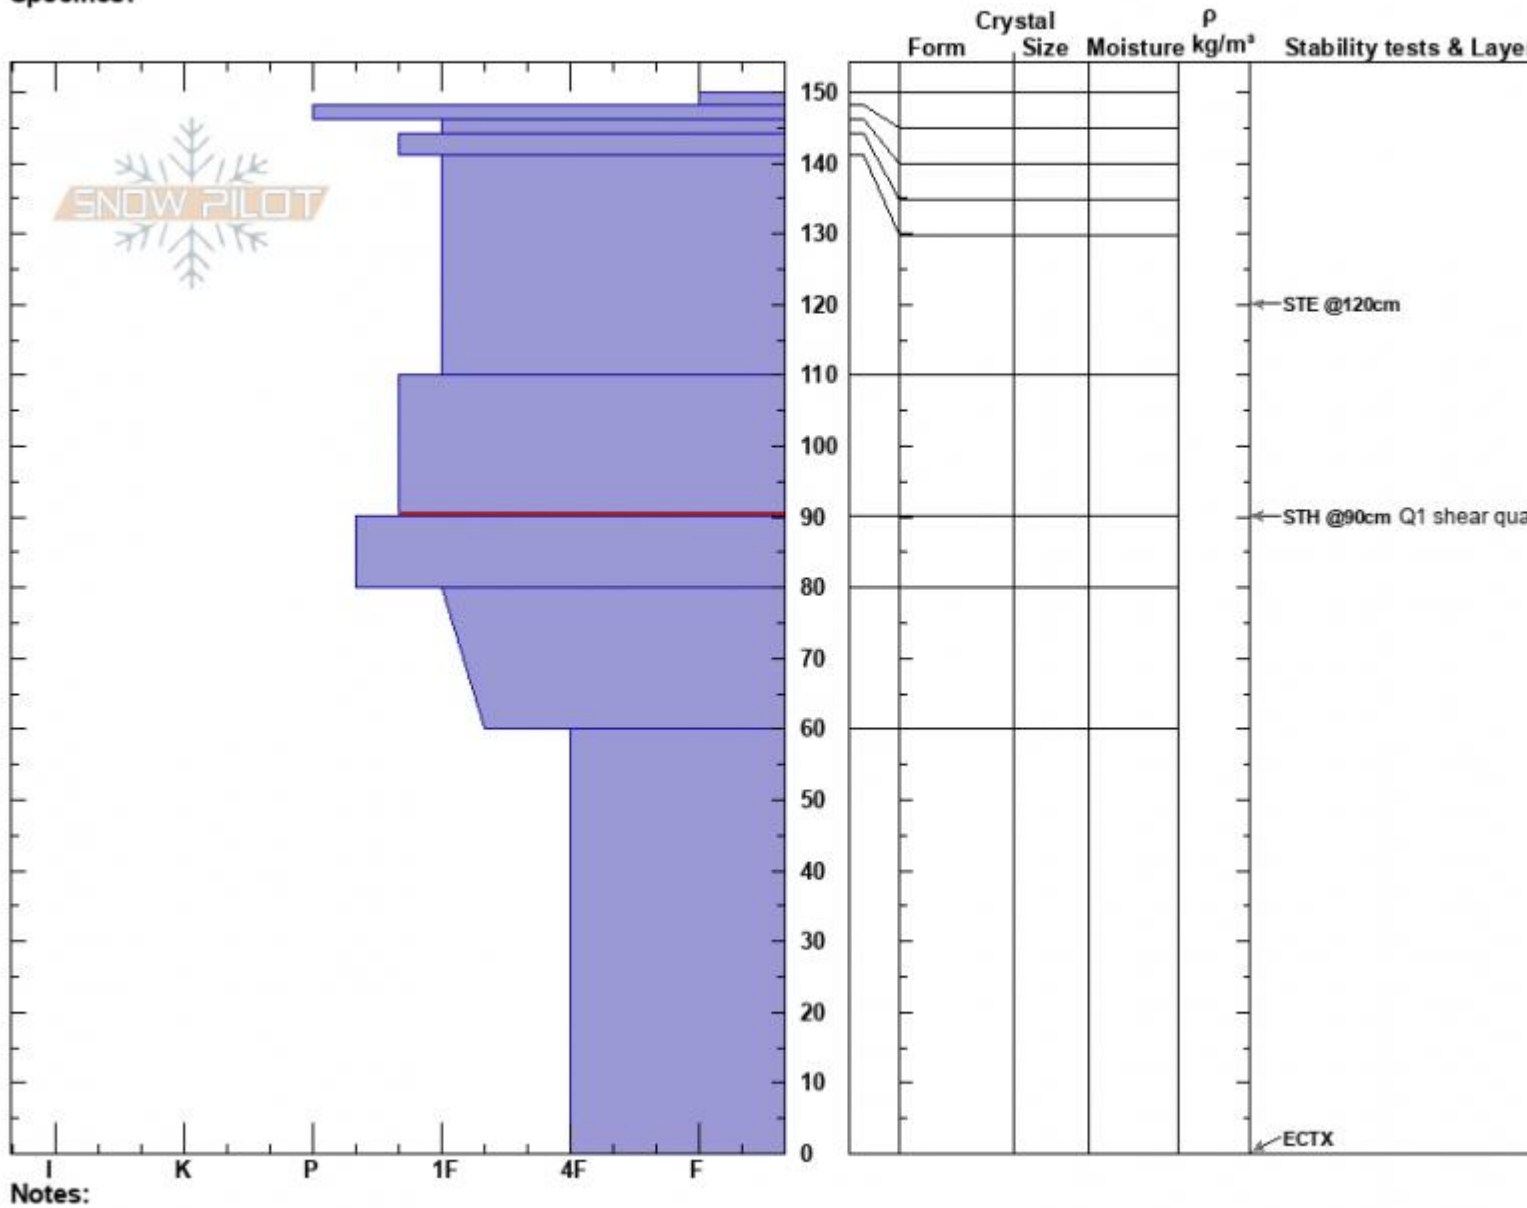

Flathead Pass
 Bridger Range
 MT
 Elevation: 2325 m
 Aspect: NE
 Specifics:

Erich Schreier
 05/01/2022 - 10:30am
 Co-ord: 45.96732N, -111.01052W
 Slope Angle: 30°
 Wind Loading: yes

Stability:
 Air Temperature: 0°C
 Sky Cover: X
 Precipitation: S-1
 Wind: SW Light Breeze

HS:150 Layer Notes:
 110-90cm: Problematic layer

Advisory Region
 Bridger Range
 Longitude
 -111.02W
 Latitude
 45.97N
 Bridger Range, 2022-05-02