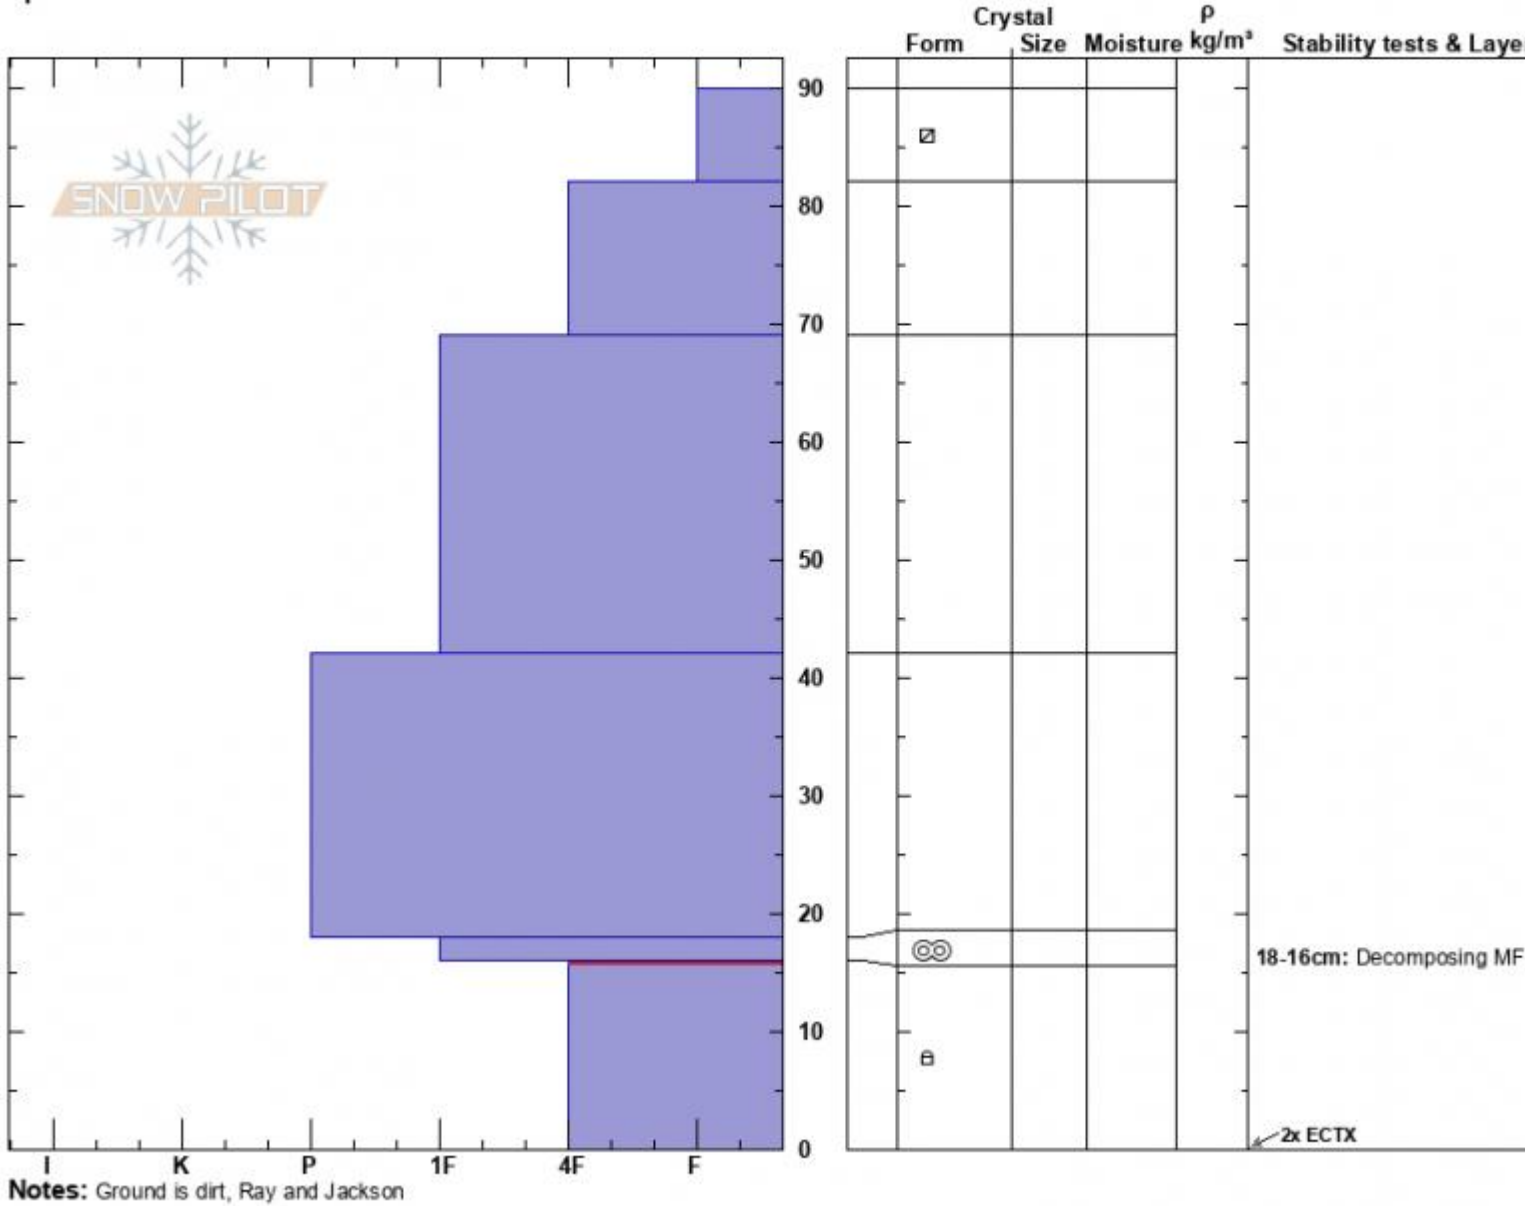

Bacon Rind  
 Madison Range-S  
 MT  
 Elevation: 8970 ft  
 Aspect: N  
 Specifics:

Jackson Breen  
 11/20/2022 - 12:00pm  
 Co-ord:  
 Slope Angle: 25°  
 Wind Loading: no

Stability:  
 Air Temperature:  
 Sky Cover: CLR  
 Precipitation: NO  
 Wind: SW Calm

HS:90  
 Layer Notes:  
 18-16cm: Decomposing MFcr  
 16-0cm: Problematic layer

Loud pow, obvious near surface faceting on most slopes, thin breakable sun crust on S aspects, wind affected on unprotected NW aspects at ridge line, ECTX x2, lots of deadfall, still too thin in many places for enjoyable skiing

Advisory Region  
 Southern Madison  
 Longitude  
 -111.10W

Latitude

44.96N

Southern Madison, 2022-11-20