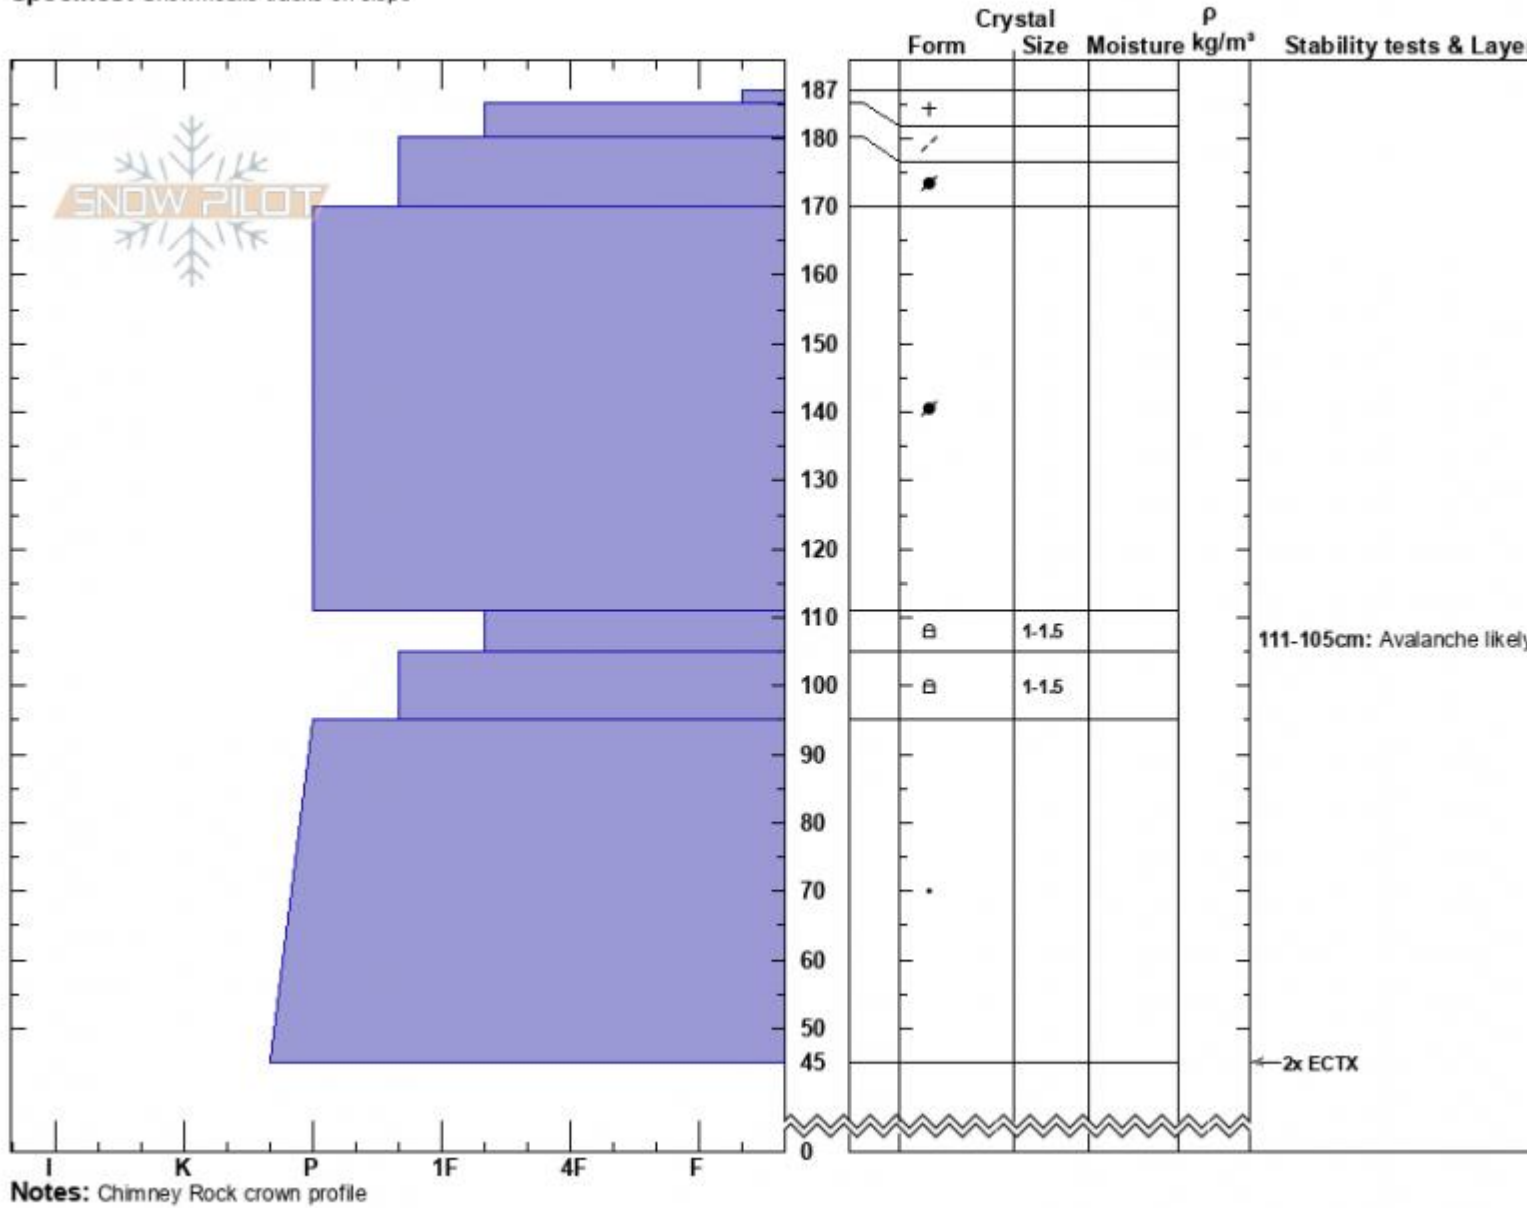

Chimney Rock Crown
 Beartooths
 MT
 Elevation: 9733 ft
 Aspect: 315°
 Specifics: Snowmobile tracks on slope

Zach Peterson
 12/08/2022 - 11:45pm
 Co-ord: 45.05521N, -109.95679W
 Slope Angle:
 Wind Loading: previous

Stability:
 Air Temperature:
 Sky Cover: BKN
 Precipitation: NO
 Wind: Calm

HS:187 Layer Notes:
 111-105cm: Avalanche likely brok

Crown of avalanche that was triggered 12/6/22. AMu-R2-D2-O

Advisory Region
 Cooke City
 Longitude
 -109.96W
 Latitude
 45.05N