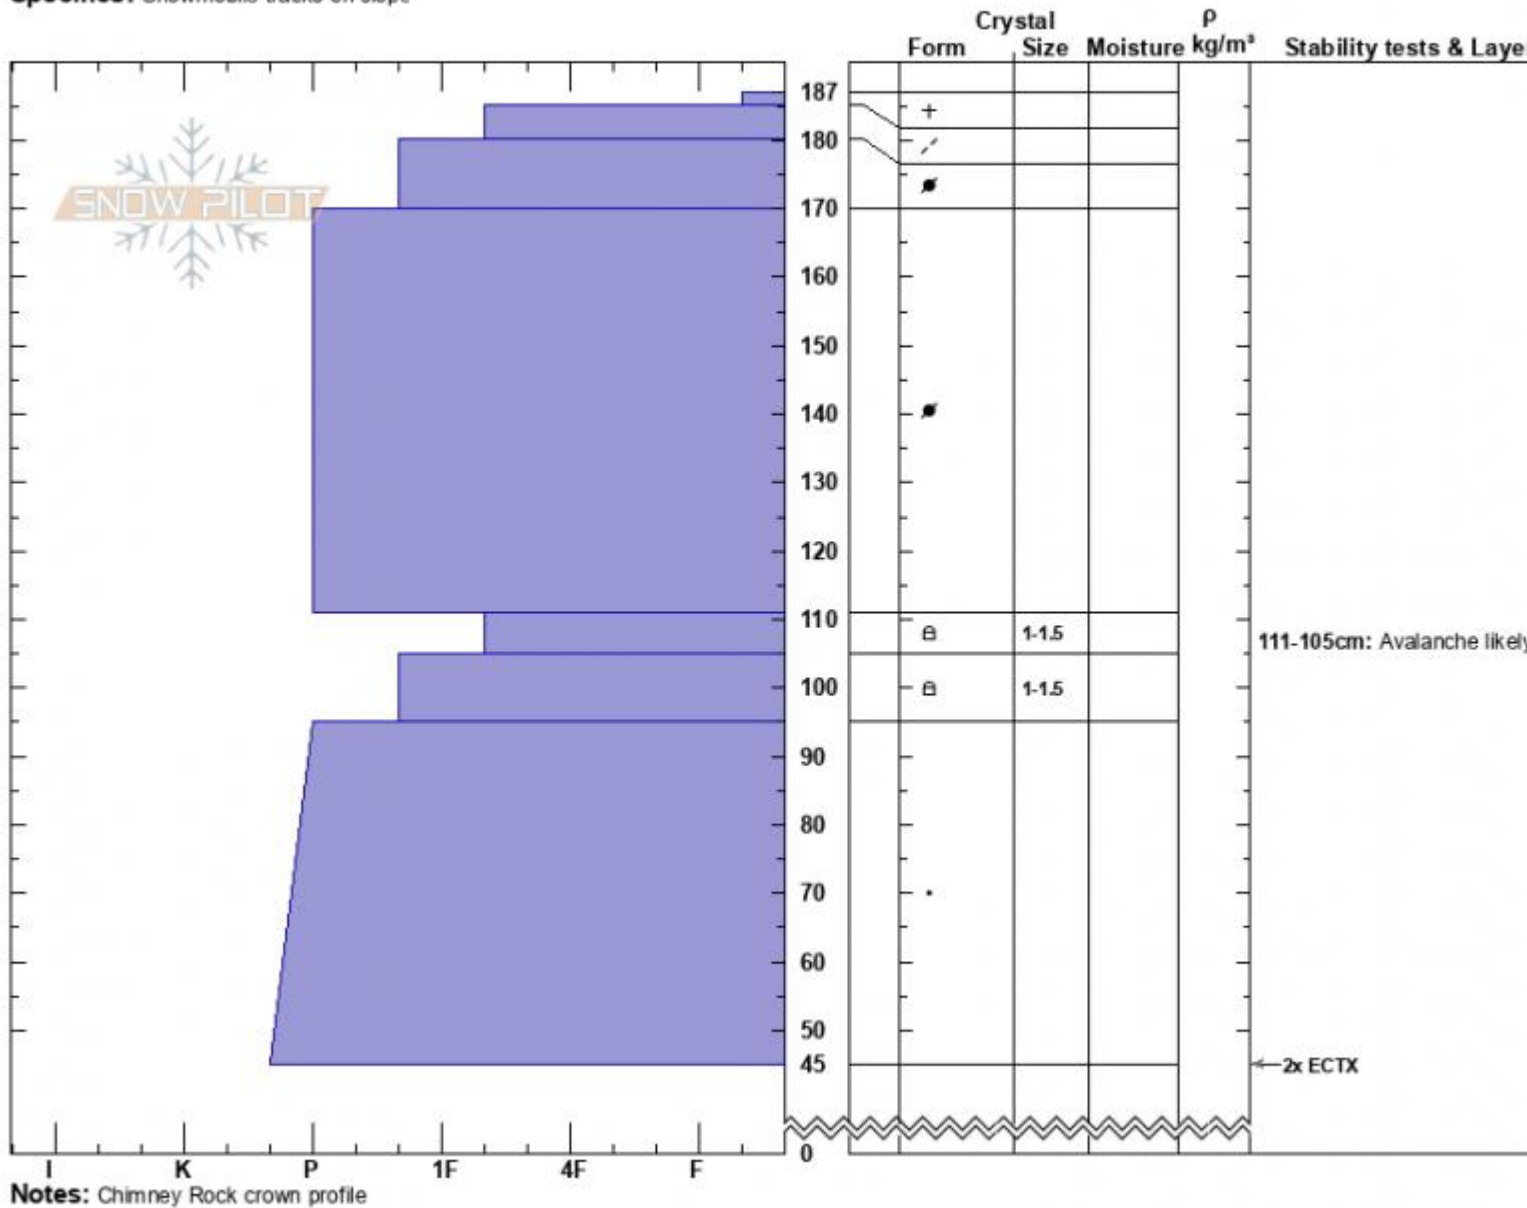

Chimney Rock Crown
 Beartooths
 MT
 Elevation: 9733 ft
 Aspect: 315°
 Specifics: Snowmobile tracks on slope

Zach Peterson
 12/08/2022 - 11:45pm
 Co-ord: 45.05521N, -109.95679W
 Slope Angle:
 Wind Loading: previous

Stability:
 Air Temperature:
 Sky Cover: BKN
 Precipitation: NO
 Wind: Calm

HS:187 Layer Notes:
 111-105cm: Avalanche likely brok

Crown of avalanche that was triggered 12/6/22. AMu-R2-D2-O

Advisory Region
 Cooke City
 Longitude
 -109.96W
 Latitude
 45.05N