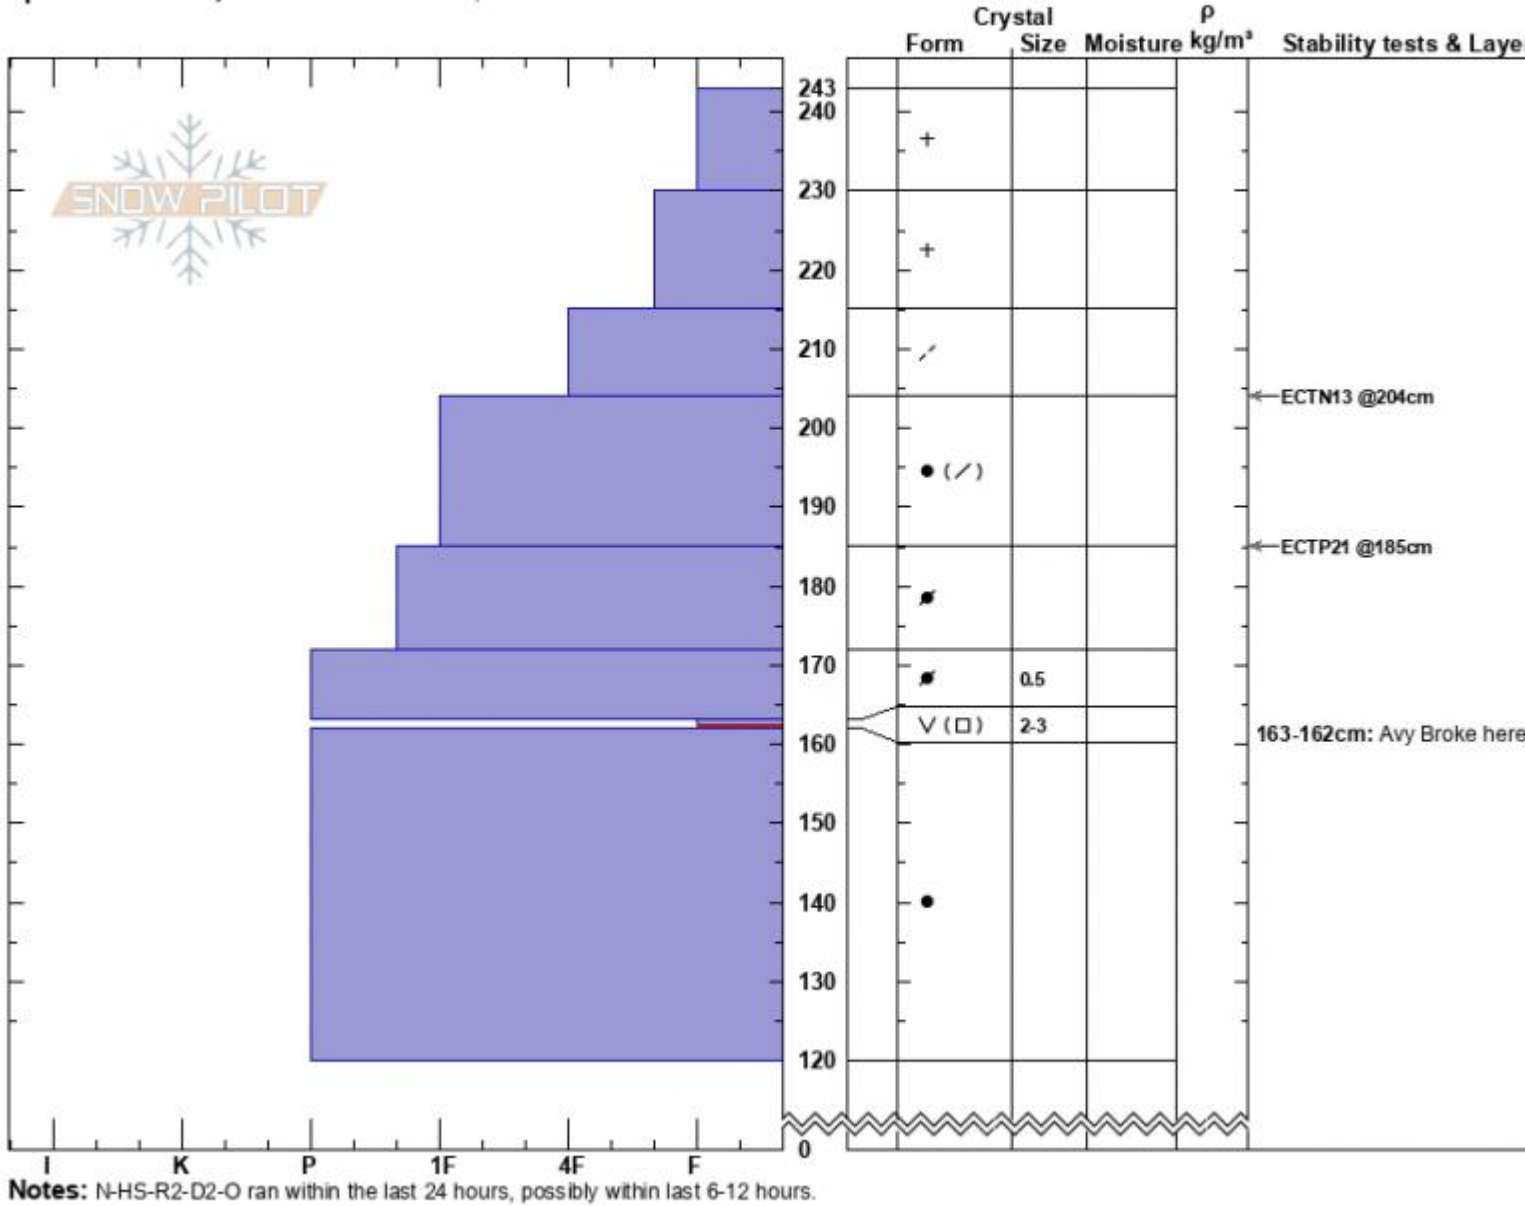

Sunlight Basin, Crown
 Madison Range-S
 MT
 Elevation: 9469 ft
 Aspect: 75°
 Specifics: Pit is adjacent to avalanche: crown;

Alex Marienthal
 01/28/2023 - 11:25am
 Co-ord: 44.97474N, -111.31396W
 Slope Angle: 37°
 Wind Loading: previous

Stability: Poor
 Air Temperature: -17°C
 Sky Cover: OVC
 Precipitation: S-1
 Wind: NE Calm

HS:243 Layer Notes:
 163-162cm: Avy Broke here
 163-162cm: Problematic layer

Advisory Region
 Southern Madison
 Longitude
 -111.31W
 Latitude
 44.97N

Avalanche Details: [Many natural slides in Taylor Fork Southern Madison, 2023-01-28](#)