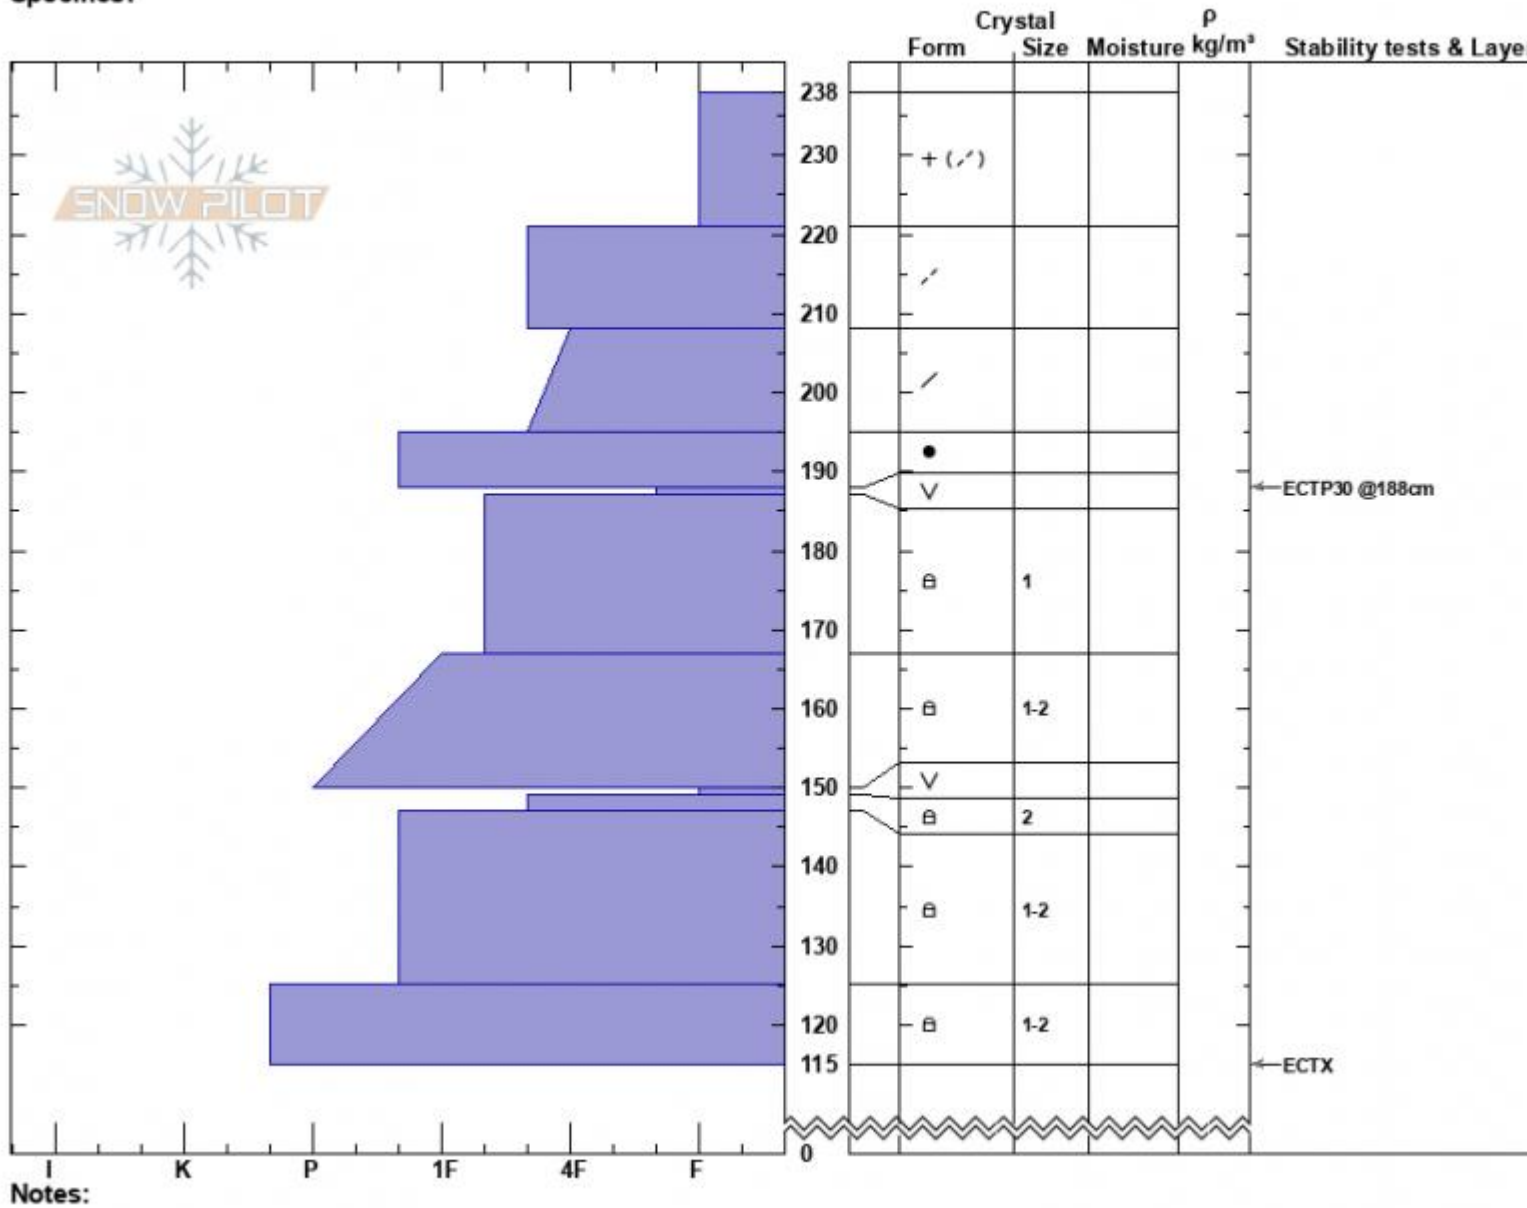

Independence Peak  
 Beartooths  
 MT  
 Elevation: 9815 ft  
 Aspect: 120°  
 Specifics:

Alex Marienthal  
 02/24/2023 - 1:40pm  
 Co-ord: 45.20864N, -110.22116W  
 Slope Angle: 17°  
 Wind Loading: yes

Stability: Fair  
 Air Temperature:  
 Sky Cover: BKN  
 Precipitation: NO  
 Wind: NE Strong

HS:238    **Layer Notes:**  
 238-221cm: Problematic layer

Advisory Region  
 Out of Advisory Area  
 Out of Advisory Area, 2023-02-25