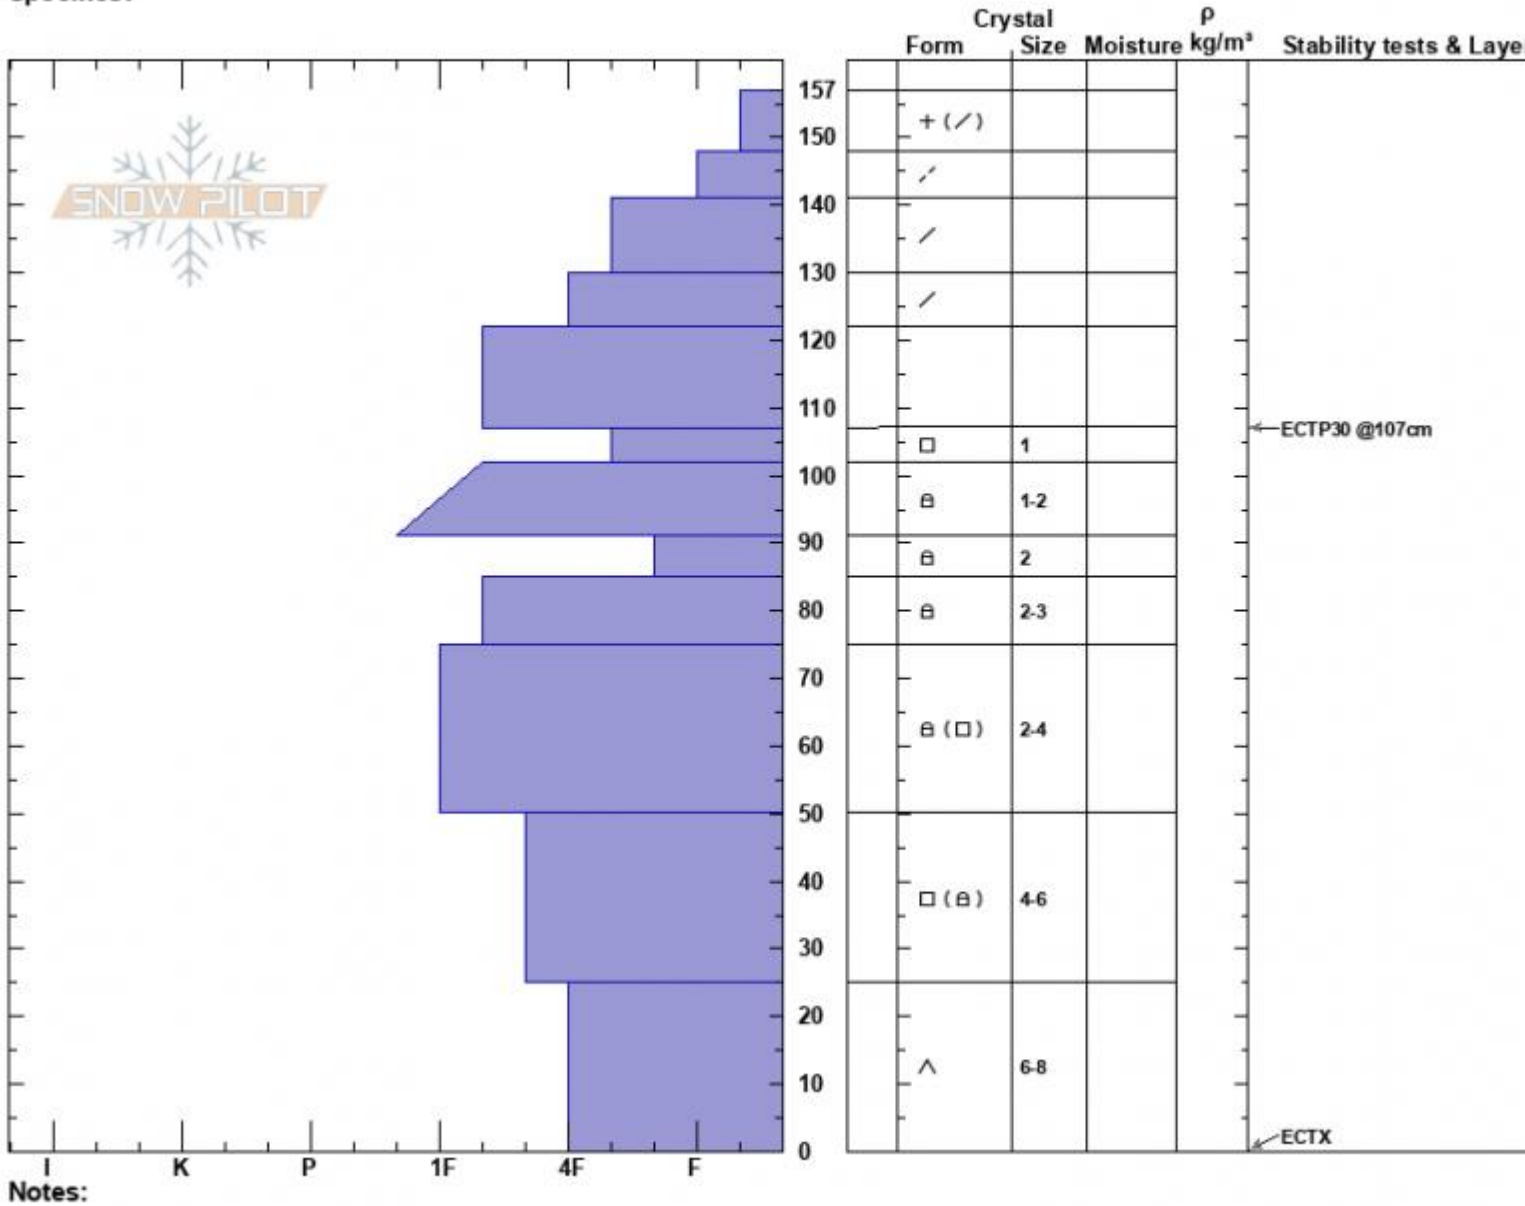

1stYellowmule/BvrCrk
 Madison Range-N
 MT
 Elevation: 9120 ft
 Aspect: 5°
 Specifics:

Alex Marienthal
 03/05/2023 - 11:00am
 Co-ord: 45.17925N, -111.36854W
 Slope Angle: 29°
 Wind Loading: yes

Stability: Fair
 Air Temperature:
 Sky Cover: OVC
 Precipitation: S-1
 Wind: SE Moderate

HS:157 Layer Notes:
 107-102cm: Problematic layer

Advisory Region
 Northern Madison
 Longitude
 -111.38W
 Latitude
 45.17N
 Northern Madison, 2023-03-06