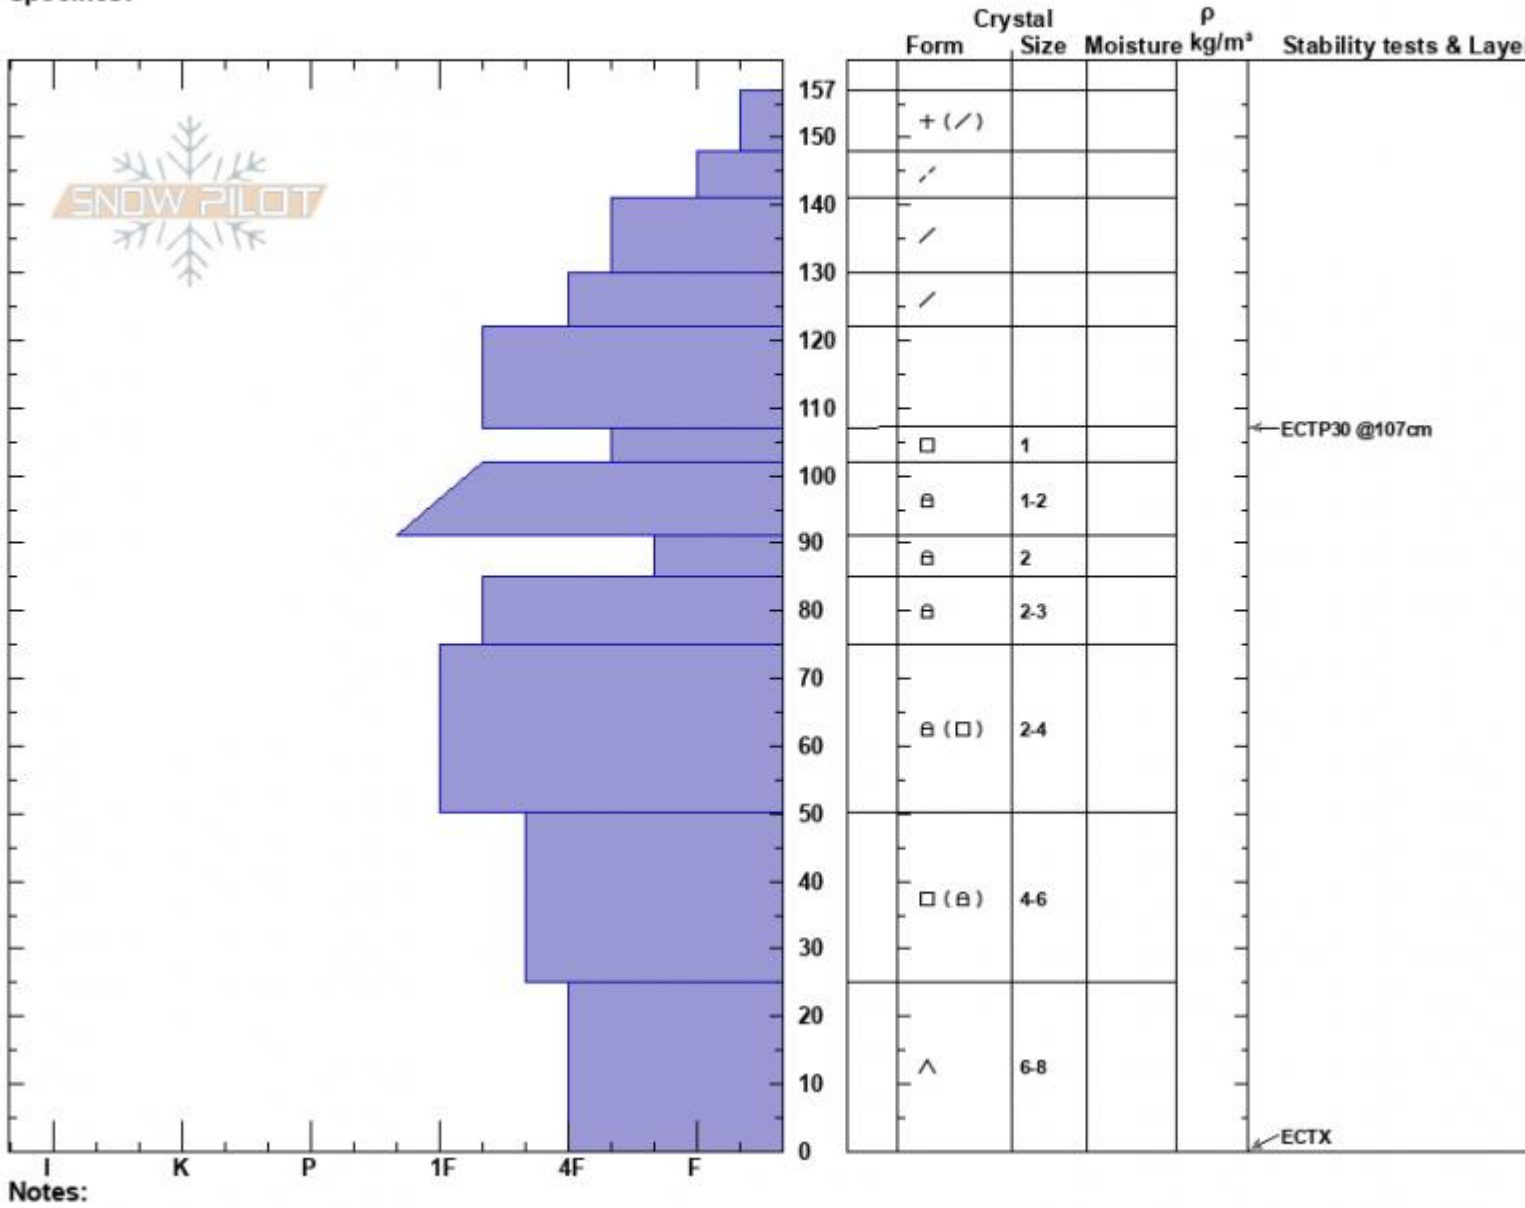

1stYellowmule/BvrCrk
 Madison Range-N
 MT
 Elevation: 9120 ft
 Aspect: 5°
 Specifics:

Alex Marienthal
 03/05/2023 - 11:00am
 Co-ord: 45.17925N, -111.36854W
 Slope Angle: 29°
 Wind Loading: yes

Stability: Fair
 Air Temperature:
 Sky Cover: OVC
 Precipitation: S-1
 Wind: SE Moderate

HS:157 Layer Notes:
 107-102cm:Problematic layer

Advisory Region
 Northern Madison
 Longitude
 -111.38W
 Latitude
 45.17N
 Northern Madison, 2023-03-06