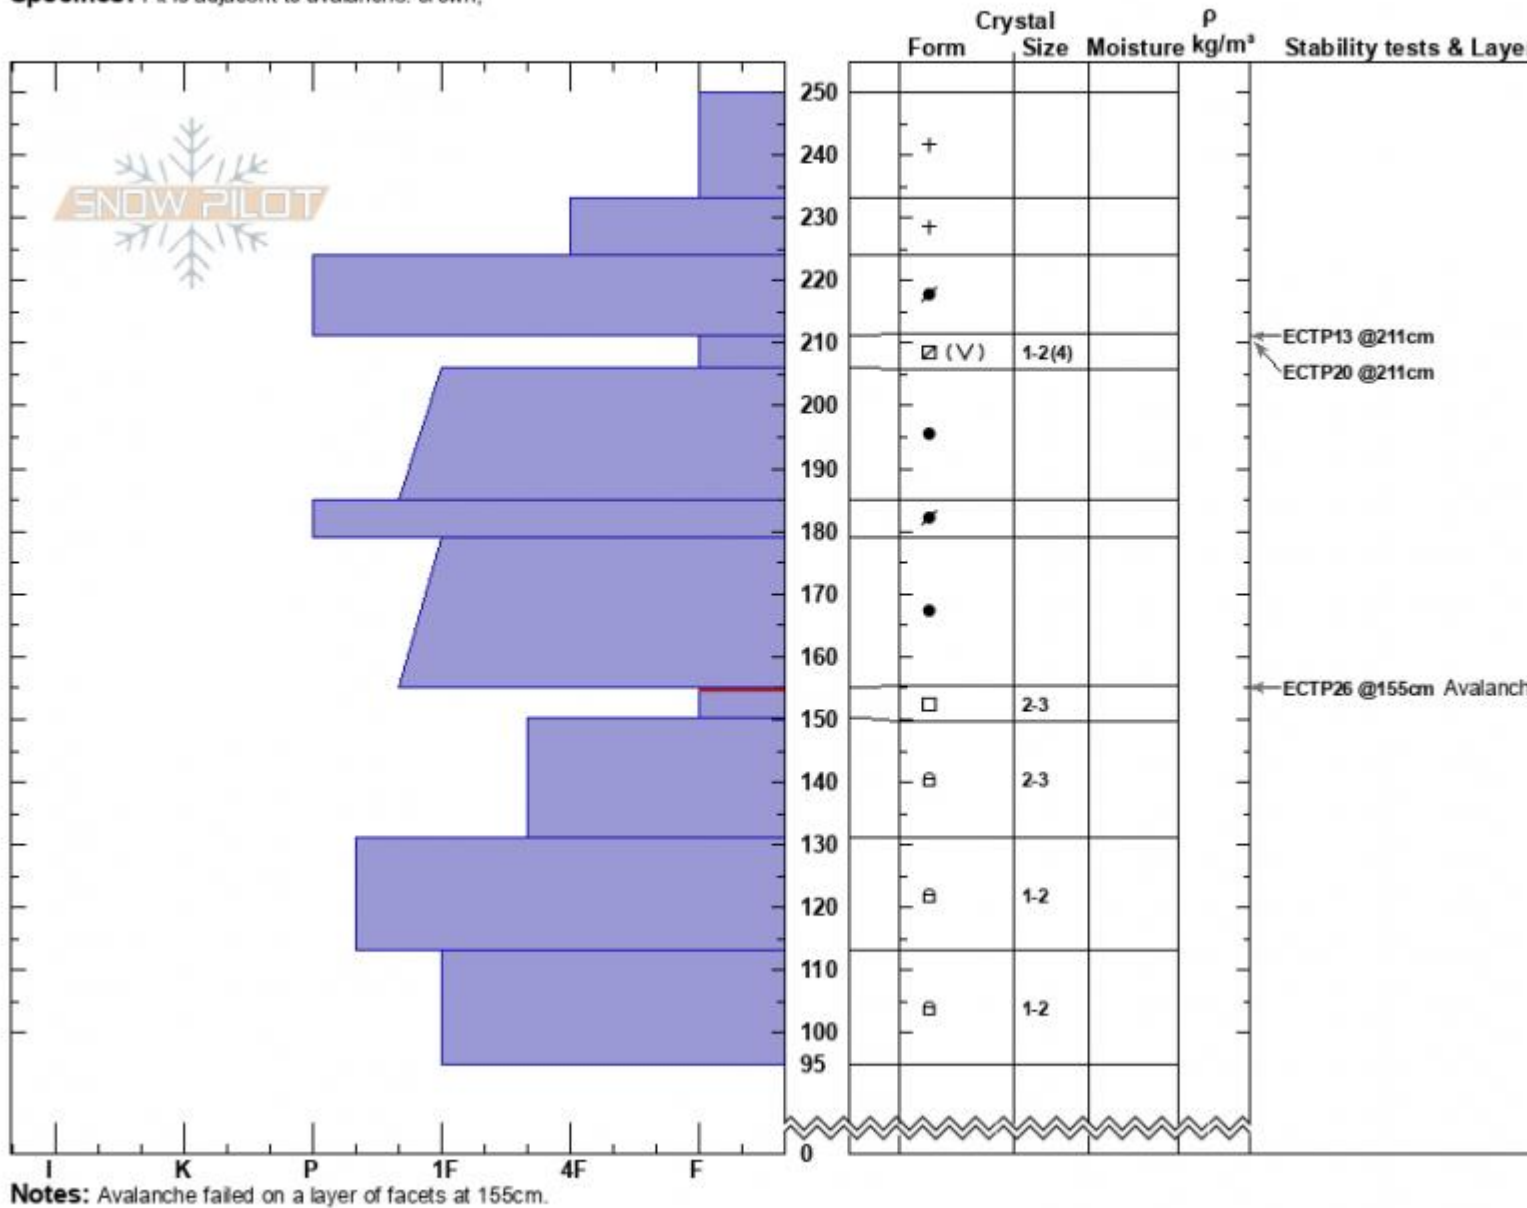

Hyalite Peak Avalanche  
 Gallatin Range-N  
 MT  
 Elevation: 9625 ft  
 Aspect: 70°  
 Specifics: Pit is adjacent to avalanche: crown;

Dave Zinn  
 03/07/2023 - 1:00pm  
 Co-ord: 45.38098N, -110.95703W  
 Slope Angle: 38°  
 Wind Loading: previous

Stability: Fair  
 Air Temperature:  
 Sky Cover: SCT  
 Precipitation: NO  
 Wind: Calm

HS:250 Layer Notes:  
 155-150cm:Problematic layer

Advisory Region  
 Northern Gallatin  
 Longitude  
 -110.96W  
 Latitude  
 45.38N  
 Northern Gallatin, 2023-03-07