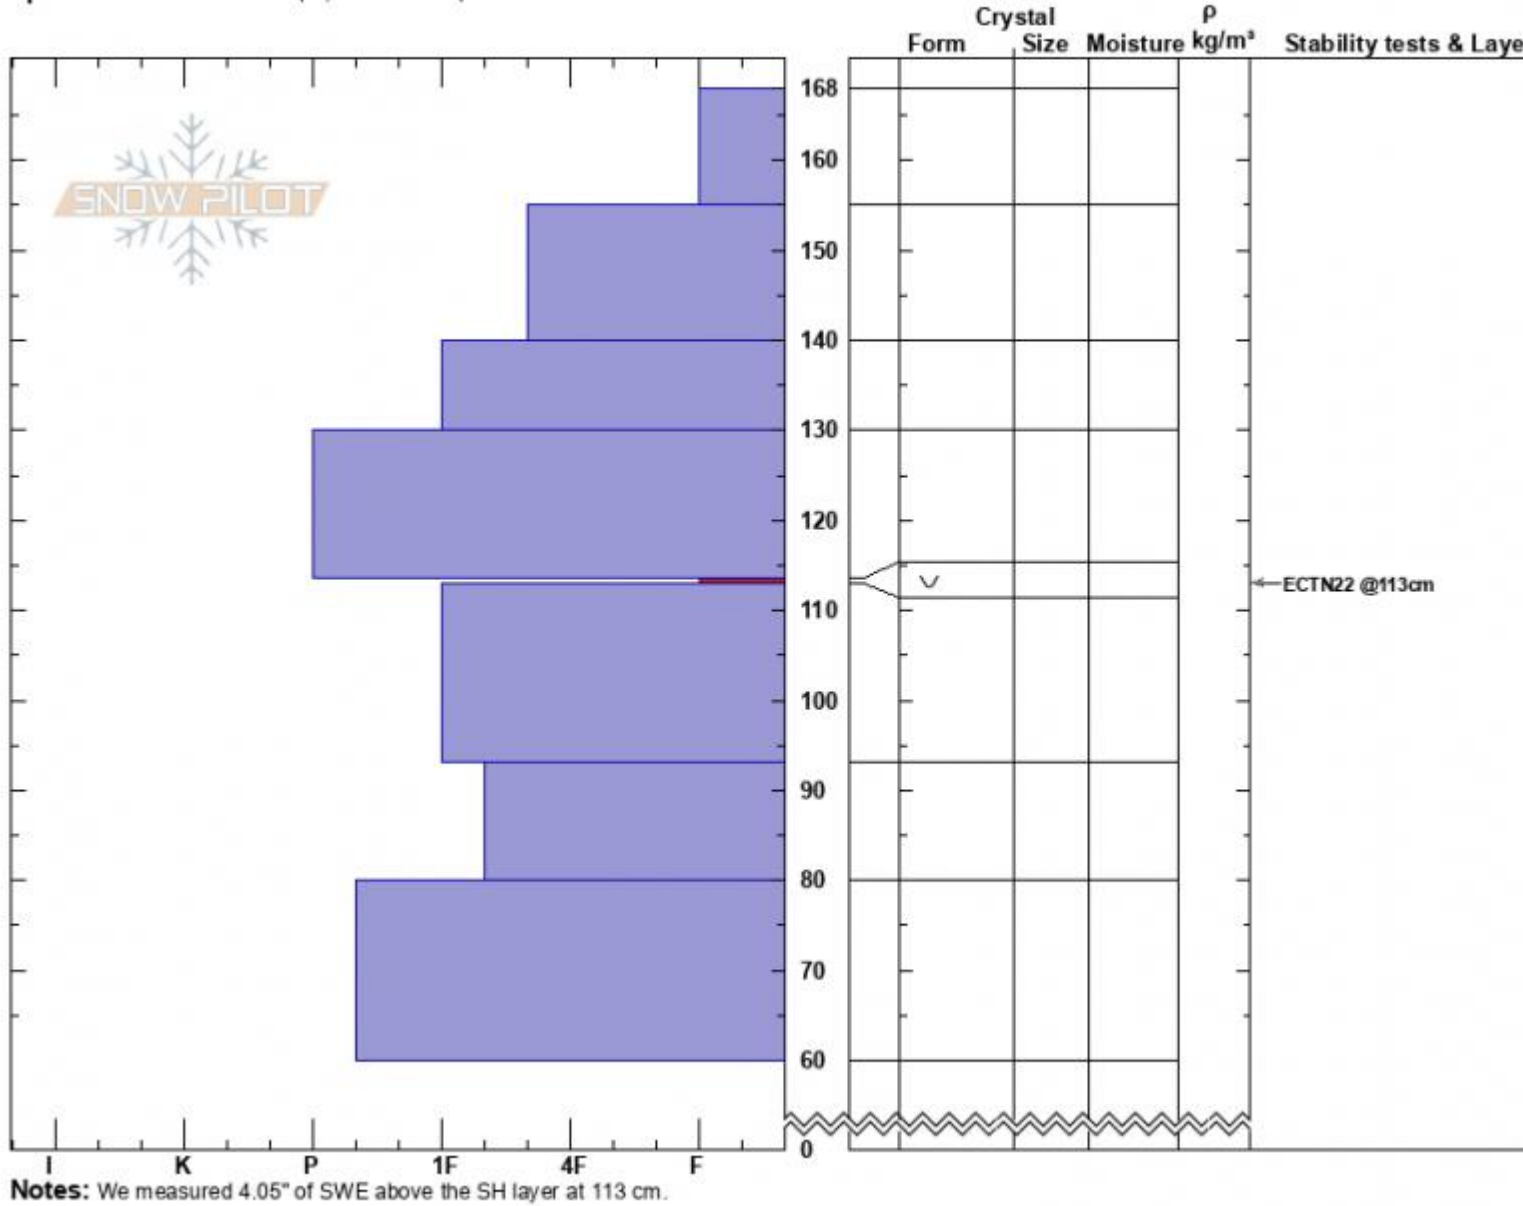

Bacon Rind Mdw  
 Madison Range-S  
 MT  
 Elevation: 8800 ft  
 Aspect: 81°  
 Specifics: Ski tracks on slope; We skied slope

Doug Chabot-Admin  
 03/08/2023 - 11:30am  
 Co-ord: 44.96971N, -111.09409W  
 Slope Angle: 22°  
 Wind Loading:

Stability: Good  
 Air Temperature:  
 Sky Cover: CLR  
 Precipitation: NO  
 Wind: Calm

HS:168    **Layer Notes:**  
 113.5-113cm: Problematic layer

Advisory Region  
 Southern Madison  
 Longitude  
 -111.10W  
 Latitude  
 44.96N  
 Southern Madison, 2023-03-08