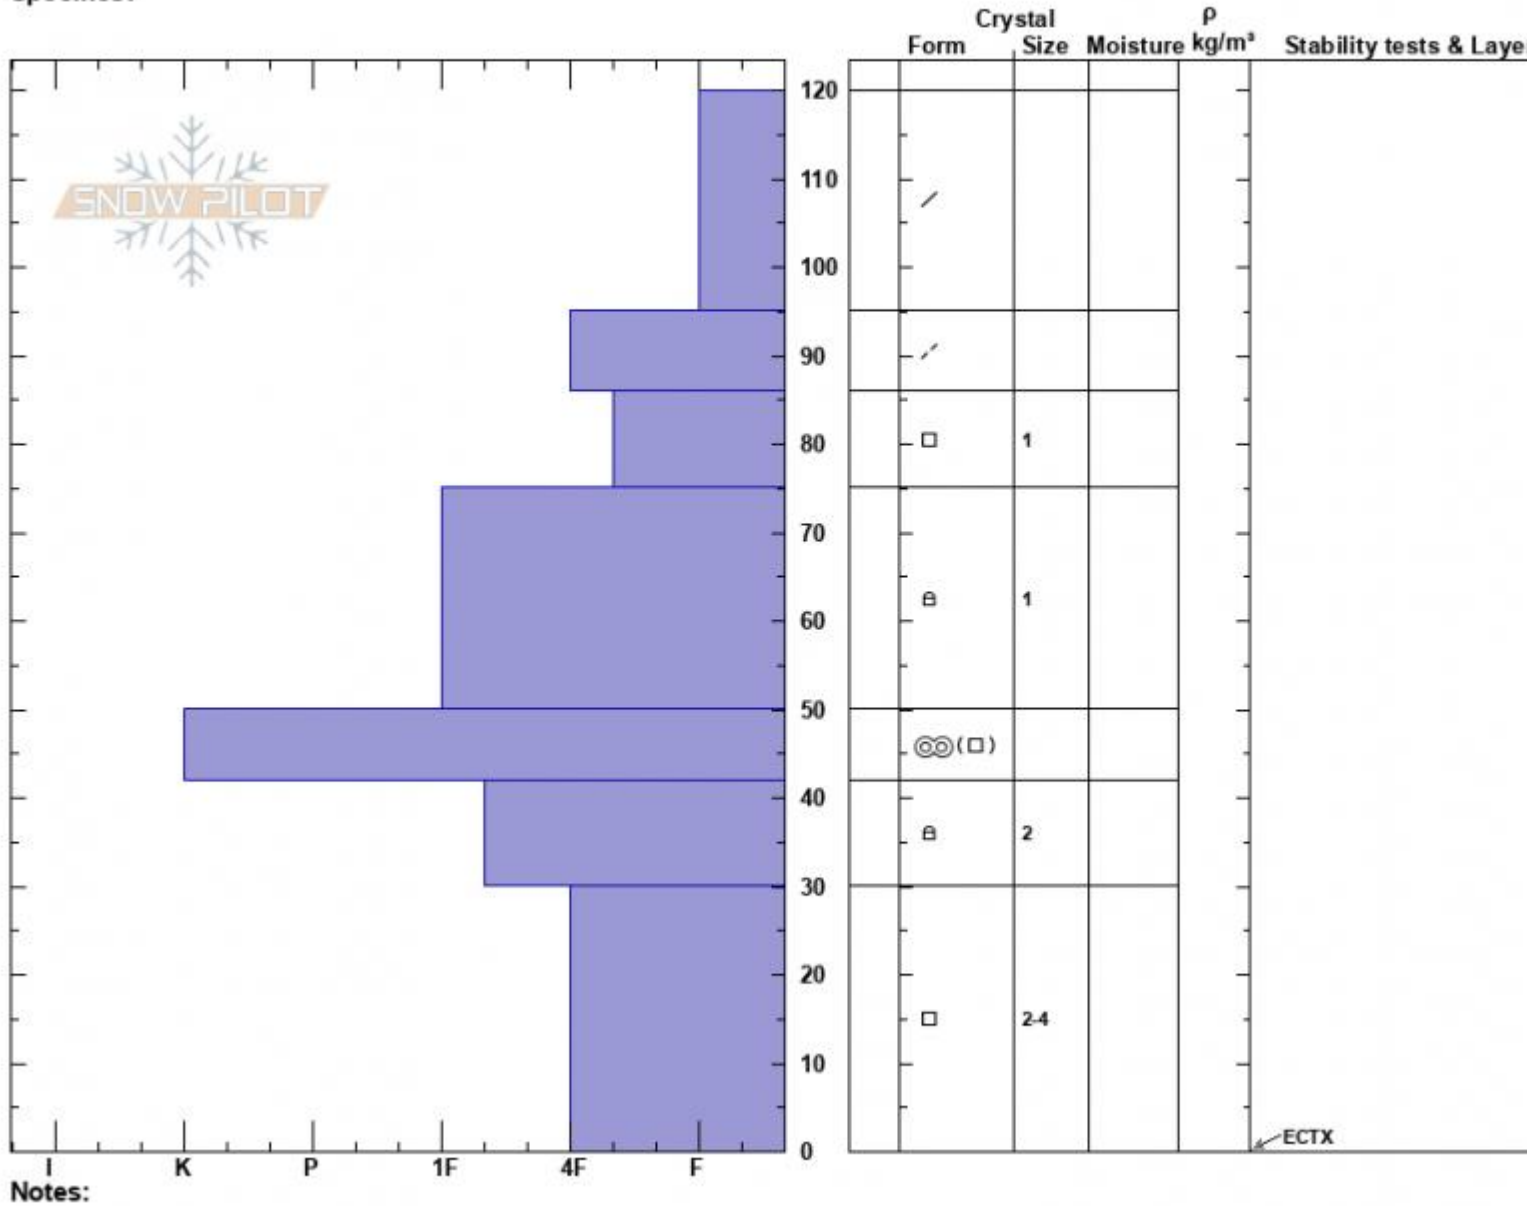

Throne, high north
 Bridger Range
 MT
 Elevation: 8345 ft
 Aspect: 330°
 Specifics:

Alex Marienthal
 03/09/2023 - 12:04pm
 Co-ord: 45.88264N, -110.95239W
 Slope Angle: 23°
 Wind Loading:

Stability: Fair
 Air Temperature:
 Sky Cover: SCT
 Precipitation: NO
 Wind: Calm

HS:120 Layer Notes:
 120-95cm: Problematic layer

Advisory Region
 Bridger Range
 Longitude
 -110.95W
 Latitude
 45.88N
 Bridger Range, 2023-03-10