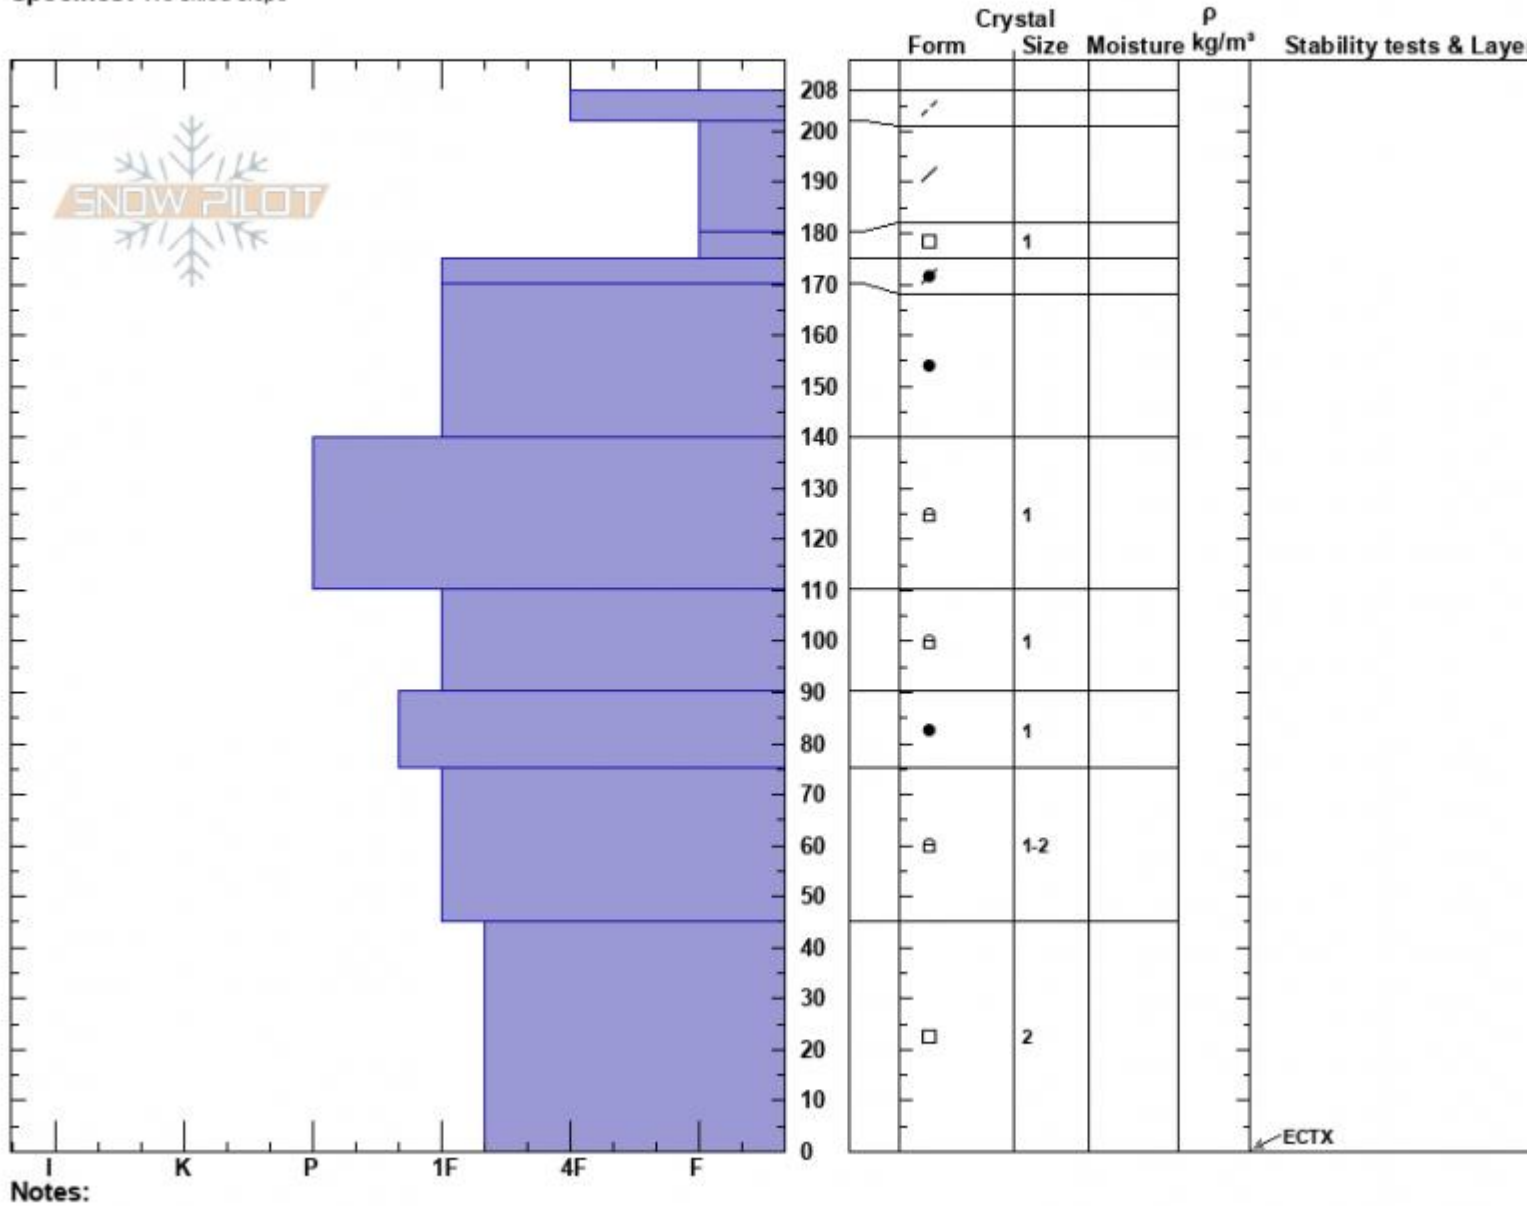

The Throne, east face  
 Bridger Range  
 MT  
 Elevation: 8130 ft  
 Aspect: 85°  
 Specifics: We skied slope

Alex Marienthal  
 03/09/2023 - 11:15am  
 Co-ord: 45.88436N, -110.95030W  
 Slope Angle: 34°  
 Wind Loading:

Stability: Good  
 Air Temperature: -7°C  
 Sky Cover: SCT  
 Precipitation: NO  
 Wind: Calm

HS:208 Layer Notes:  
 208-202cm: Problematic layer

Advisory Region  
 Bridger Range  
 Longitude  
 -110.95W  
 Latitude  
 45.88N  
 Bridger Range, 2023-03-10