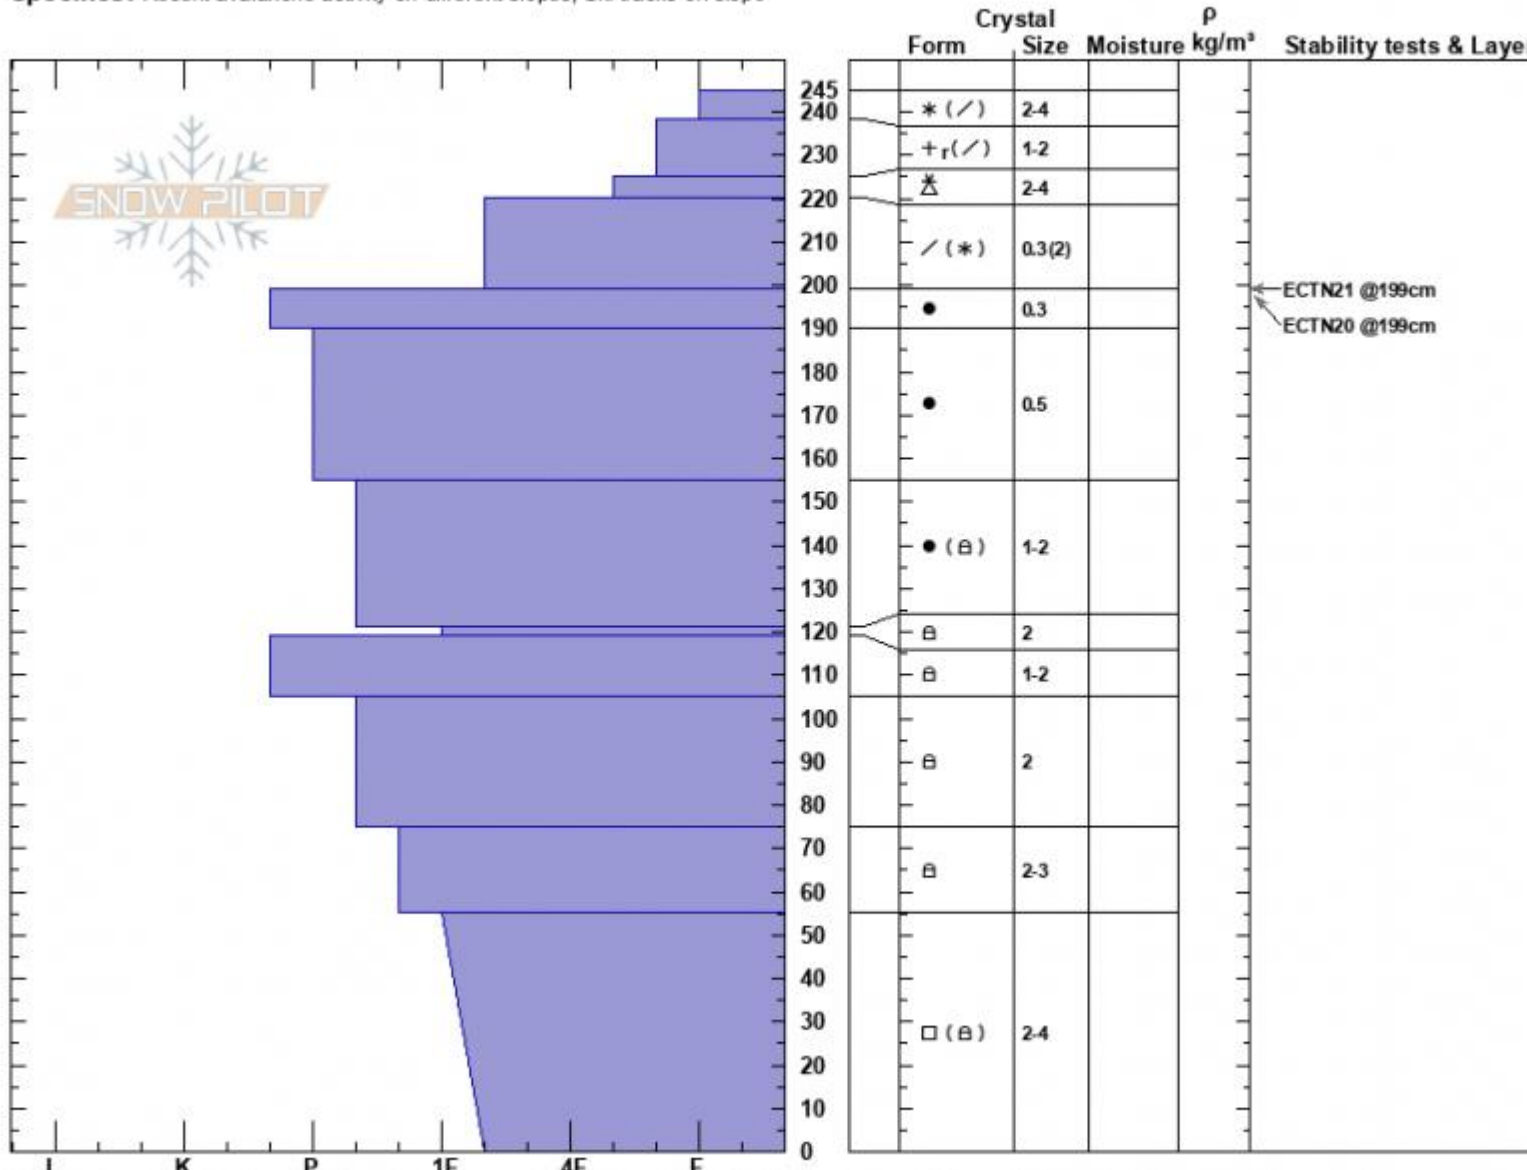

Texas Meadow, high NE Alex Marienthal
 Bridger Range 03/18/2023 - 1:45pm
 MT Co-ord: 45.84114N, -110.93492W
 Elevation: 7735 ft Slope Angle: 35°
 Aspect: 40° Wind Loading: previous
 Specifics: Recent avalanche activity on different slopes; Ski tracks on slope

Stability: Good HS:245 Layer Notes:
 Air Temperature: -3.5°C PF:35 225-220cm:Problematic layer
 Sky Cover: CLR PS: 15
 Precipitation: NO
 Wind: Calm

Notes: Recent avalanches on different slopes were dry loose involving 4-8" of recent snow, 1-3 days old. Many skier triggered, a few natural.

Advisory Region
 Bridger Range
 Longitude
 -110.93W
 Latitude
 45.84N
 Bridger Range, 2023-03-18