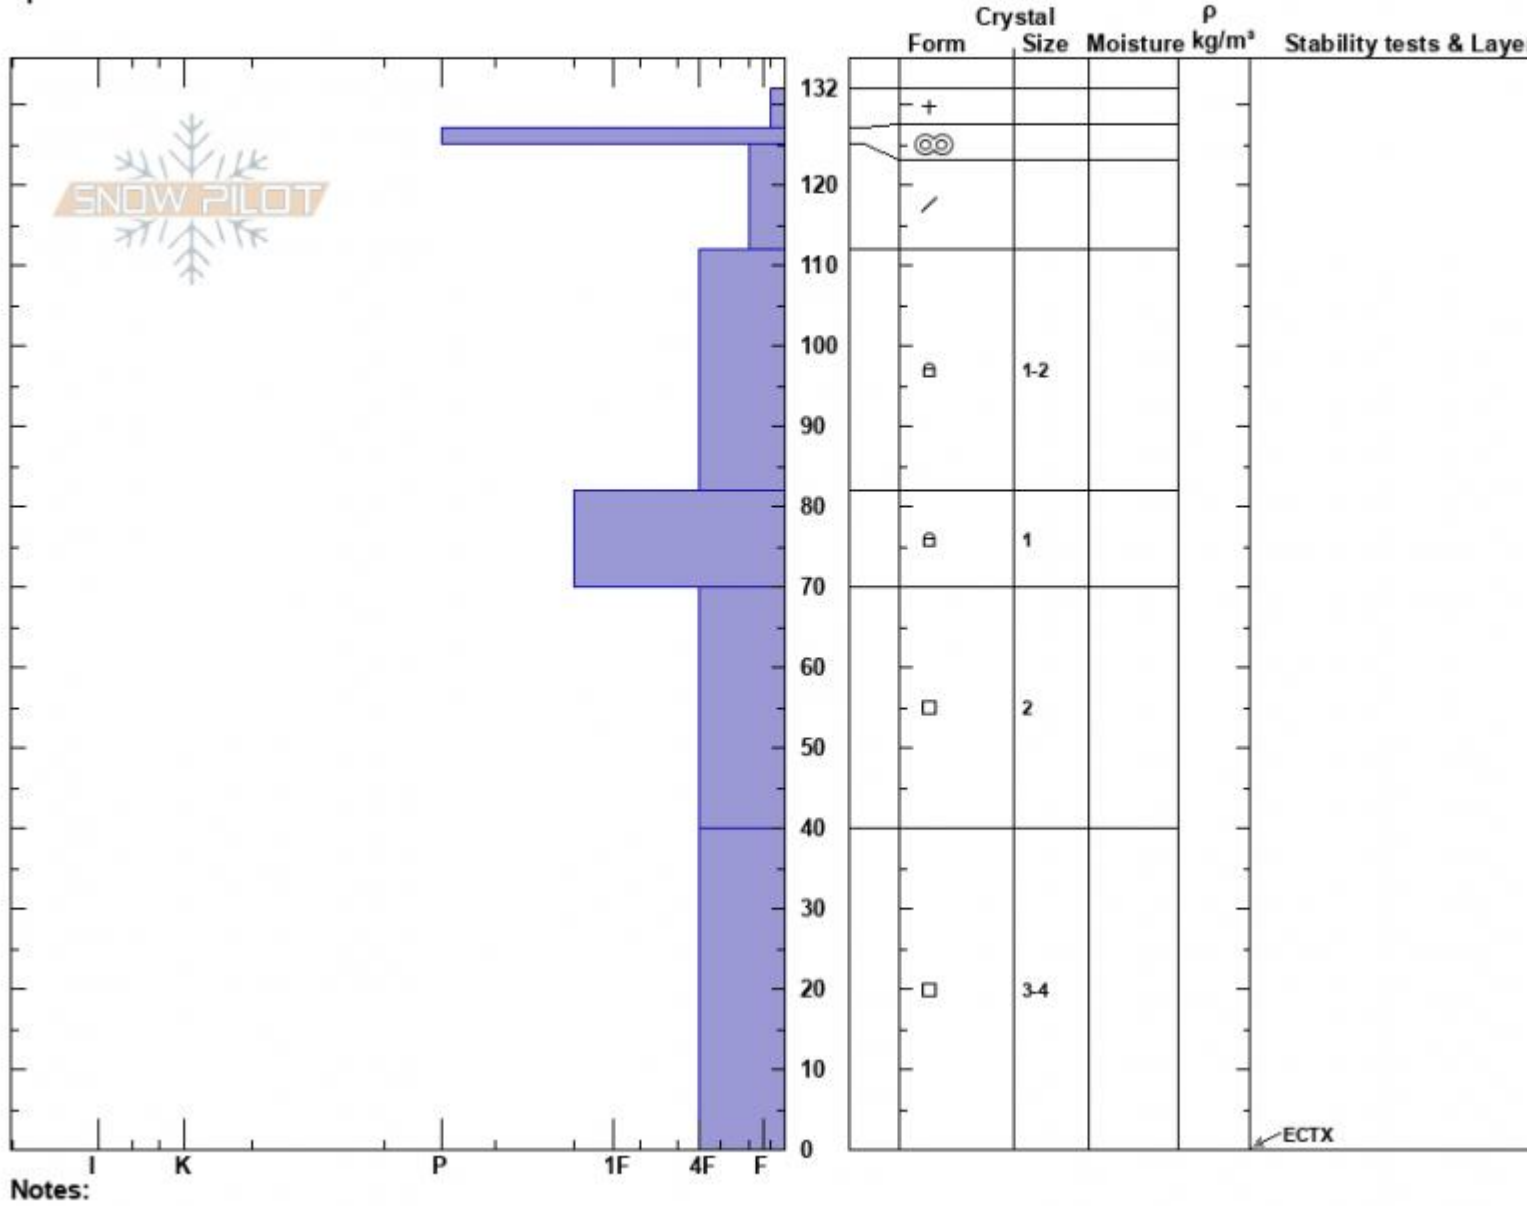

Bear Creek
 Madison Range-N
 MT
 Elevation: 9460 ft
 Aspect: 95°
 Specifics:

Alex Haddad
 03/21/2023 - 12:37pm
 Co-ord: 45.18497N, -111.46707W
 Slope Angle: 28°
 Wind Loading: no

Stability: Fair
 Air Temperature:
 Sky Cover: SCT
 Precipitation: S-1
 Wind: Calm

HS:132 Layer Notes:
 PF:30

Advisory Region
 Northern Madison
 Longitude
 -111.38W
 Latitude
 45.17N
 Northern Madison, 2023-03-21