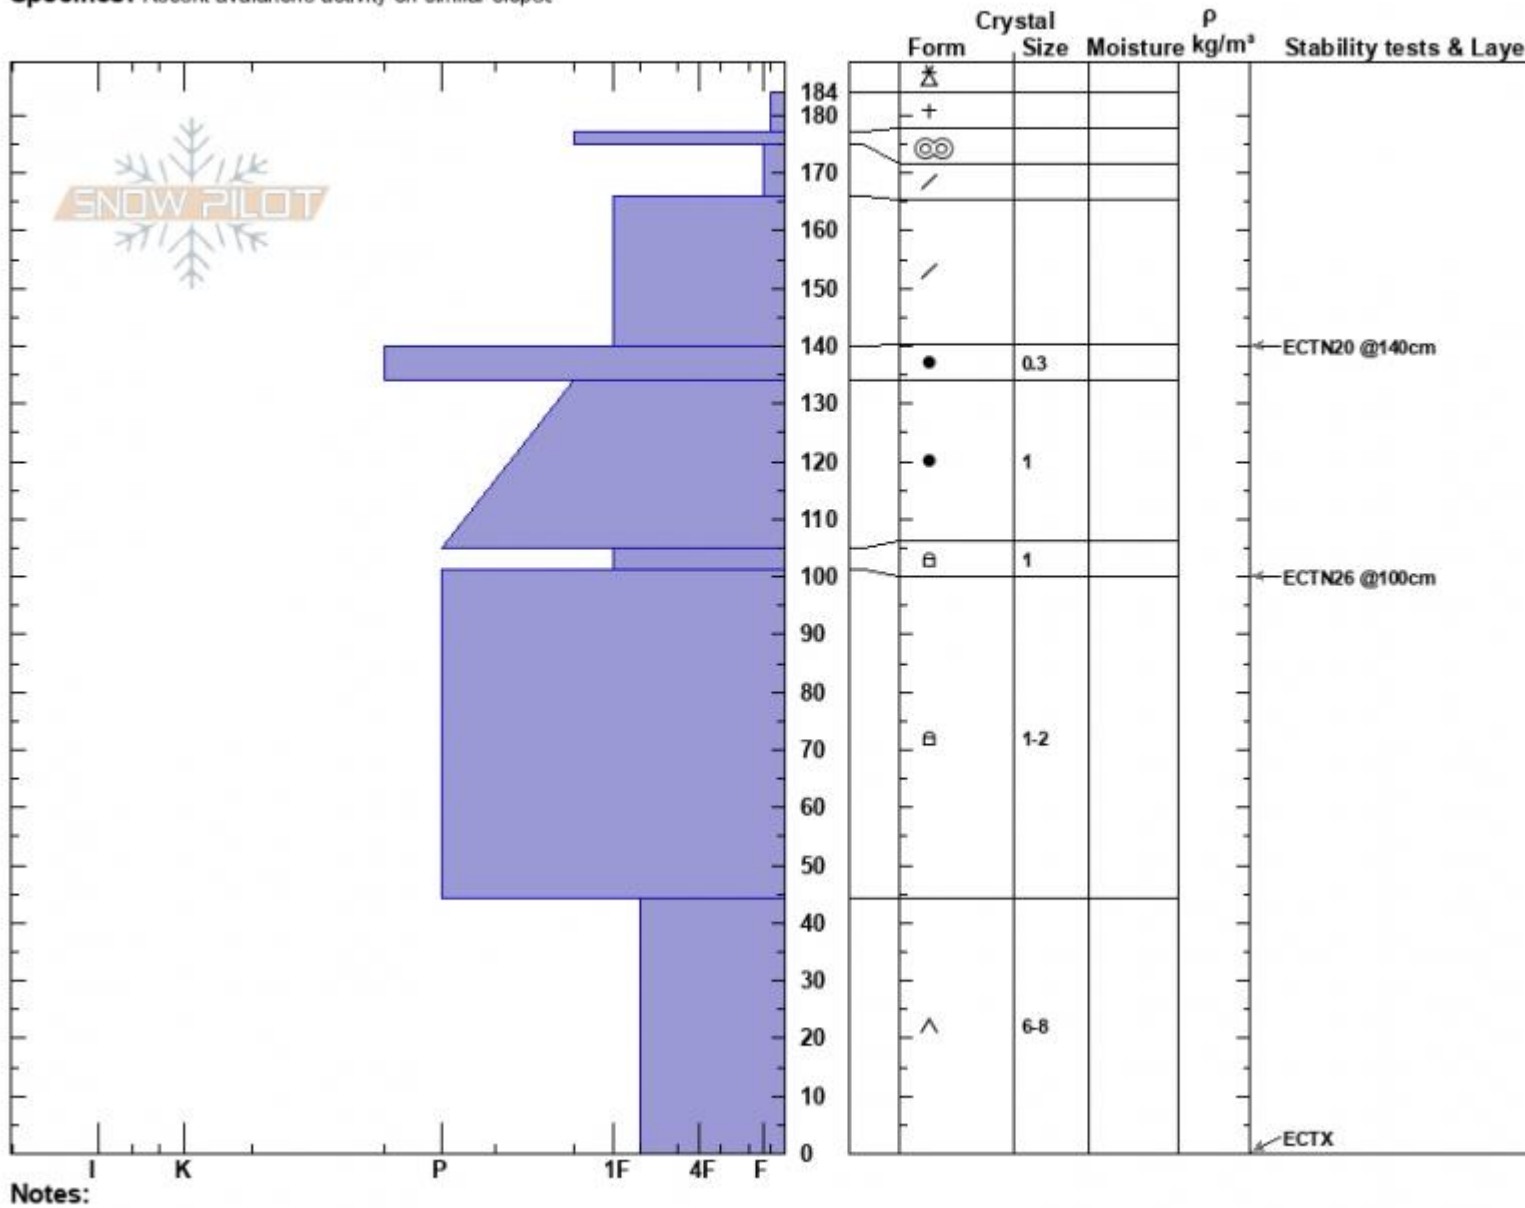

Mt Blackmore
 Gallatin Range-N
 MT
 Elevation: 9830 ft
 Aspect: 90°
 Specifics: Recent avalanche activity on similar slopes

Alex Haddad
 03/24/2023 - 11:54am
 Co-ord: 45.44545N, -111.00187W
 Slope Angle: 36°
 Wind Loading: no

Stability: Poor
 Air Temperature:
 Sky Cover: OVC
 Precipitation: S-1
 Wind: NE Light Breeze

HS:184
 PF:20
 PS:10
 Layer Notes:

Advisory Region
 Northern Gallatin
 Longitude
 -111.00W
 Latitude
 45.44N
 Northern Gallatin, 2023-03-24