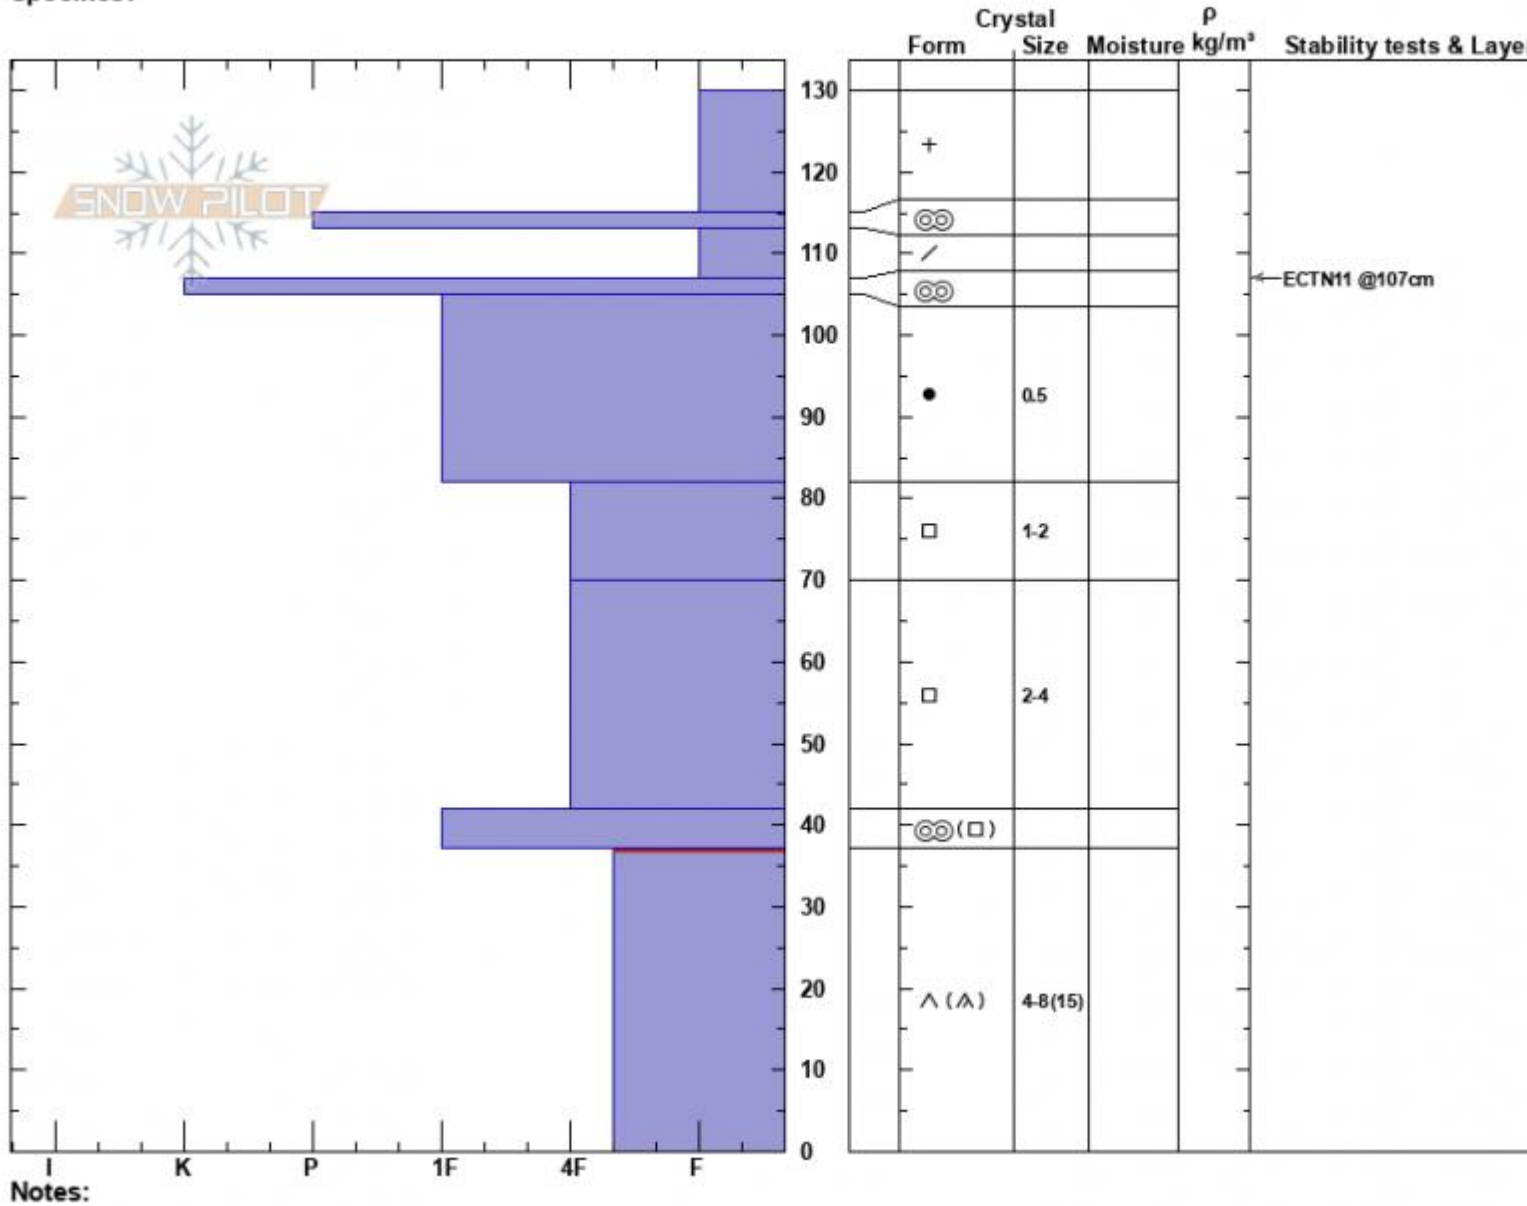

Marty's  
 Cooke City  
 MT  
 Elevation: 9455 ft  
 Aspect: 210°  
 Specifics:

Dave Zinn  
 03/26/2023 - 1:45pm  
 Co-ord: 45.04185N, -109.94199W  
 Slope Angle: 28°  
 Wind Loading: no

Stability: Fair  
 Air Temperature:  
 Sky Cover: BKN  
 Precipitation: NO  
 Wind: Calm

HS:130    Layer Notes:  
 37-0cm: Problematic layer

Advisory Region  
 Cooke City  
 Longitude  
 -109.95W  
 Latitude  
 45.05N  
 Cooke City, 2023-03-28