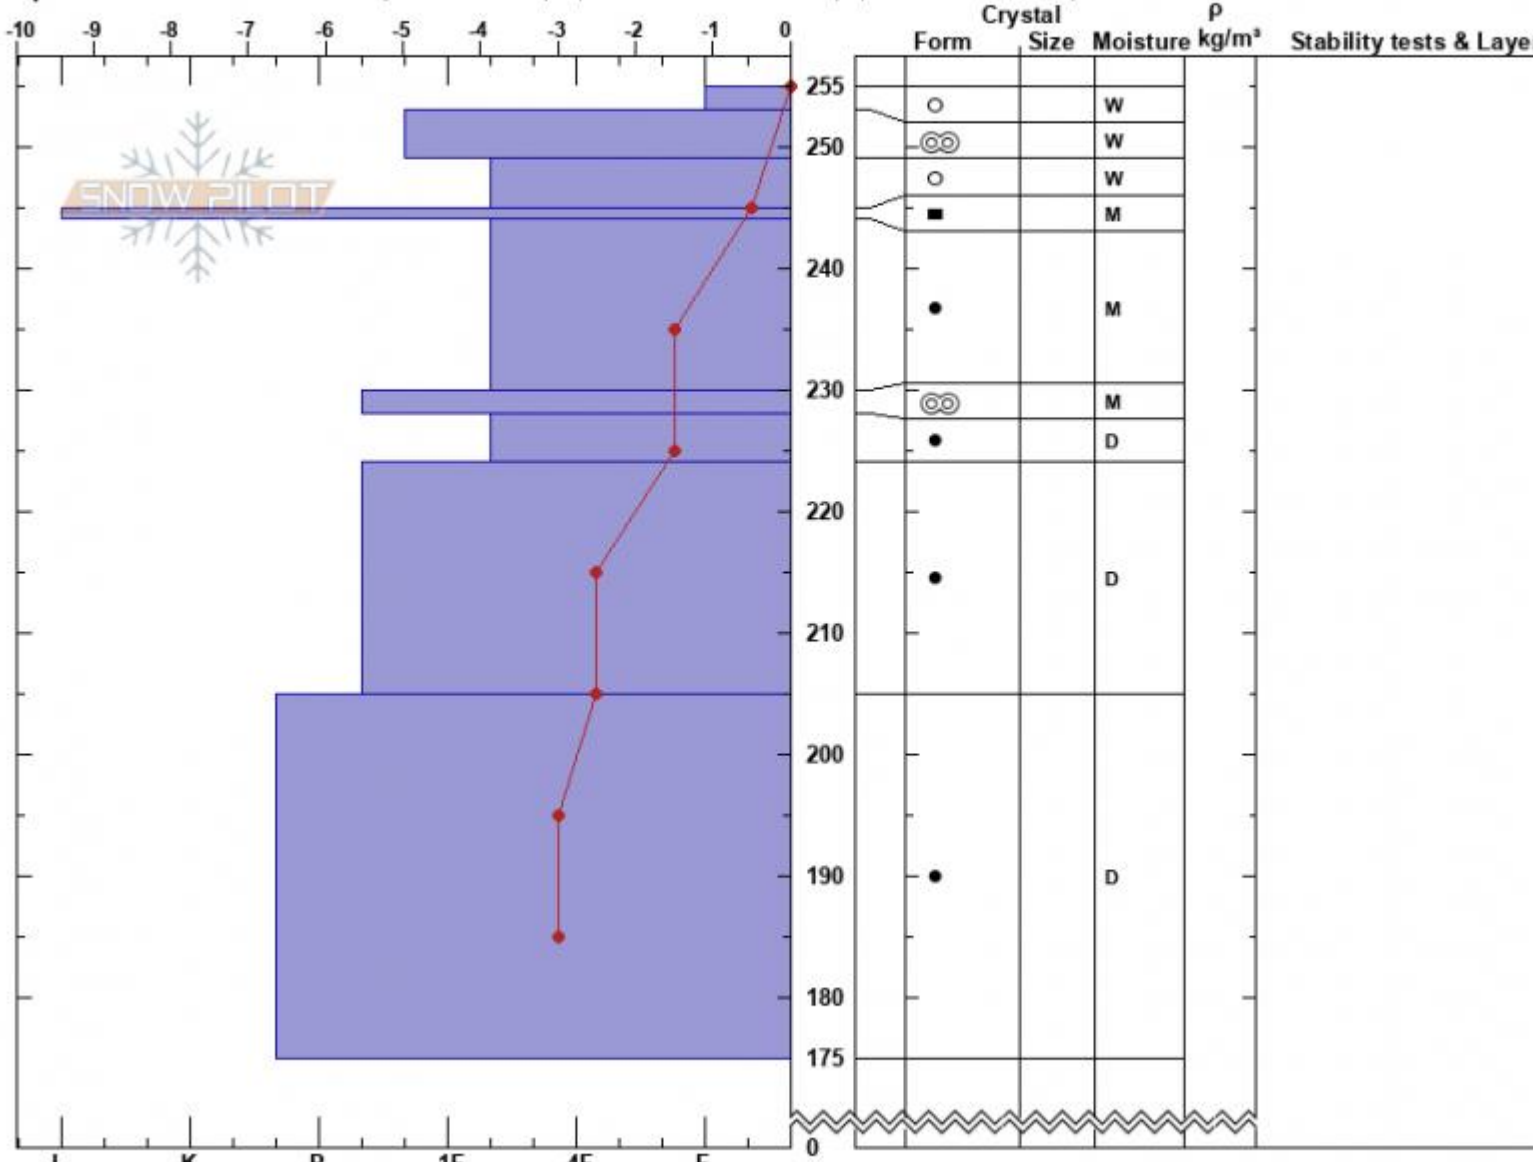

Miller Creek  
 Cooke City  
 MT  
 Elevation: 9315 ft  
 Aspect: 220°

Alex Marienthal  
 04/11/2023 - 12:11pm  
 Co-ord: 45.04764N, -109.95056W  
 Slope Angle: 10°  
 Wind Loading: no

Stability: Poor  
 Air Temperature: 7.5°C  
 Sky Cover: BKN  
 Precipitation: NO  
 Wind: SW Strong

HS:255  
 PF:20 255-253cm:Problematic layer

Specifics: Recent avalanche activity on different slopes; Snowmobile tracks on slope; We snowmobiled slope

Notes: Recent wet loose activity, up to size D2, on steep southerly slopes and around rock outcrops. A few small wet slabs at lower elevations with shallow

Advisory Region  
 Cooke City  
 Longitude  
 -109.94W  
 Latitude  
 45.02N  
 Cooke City, 2023-04-11