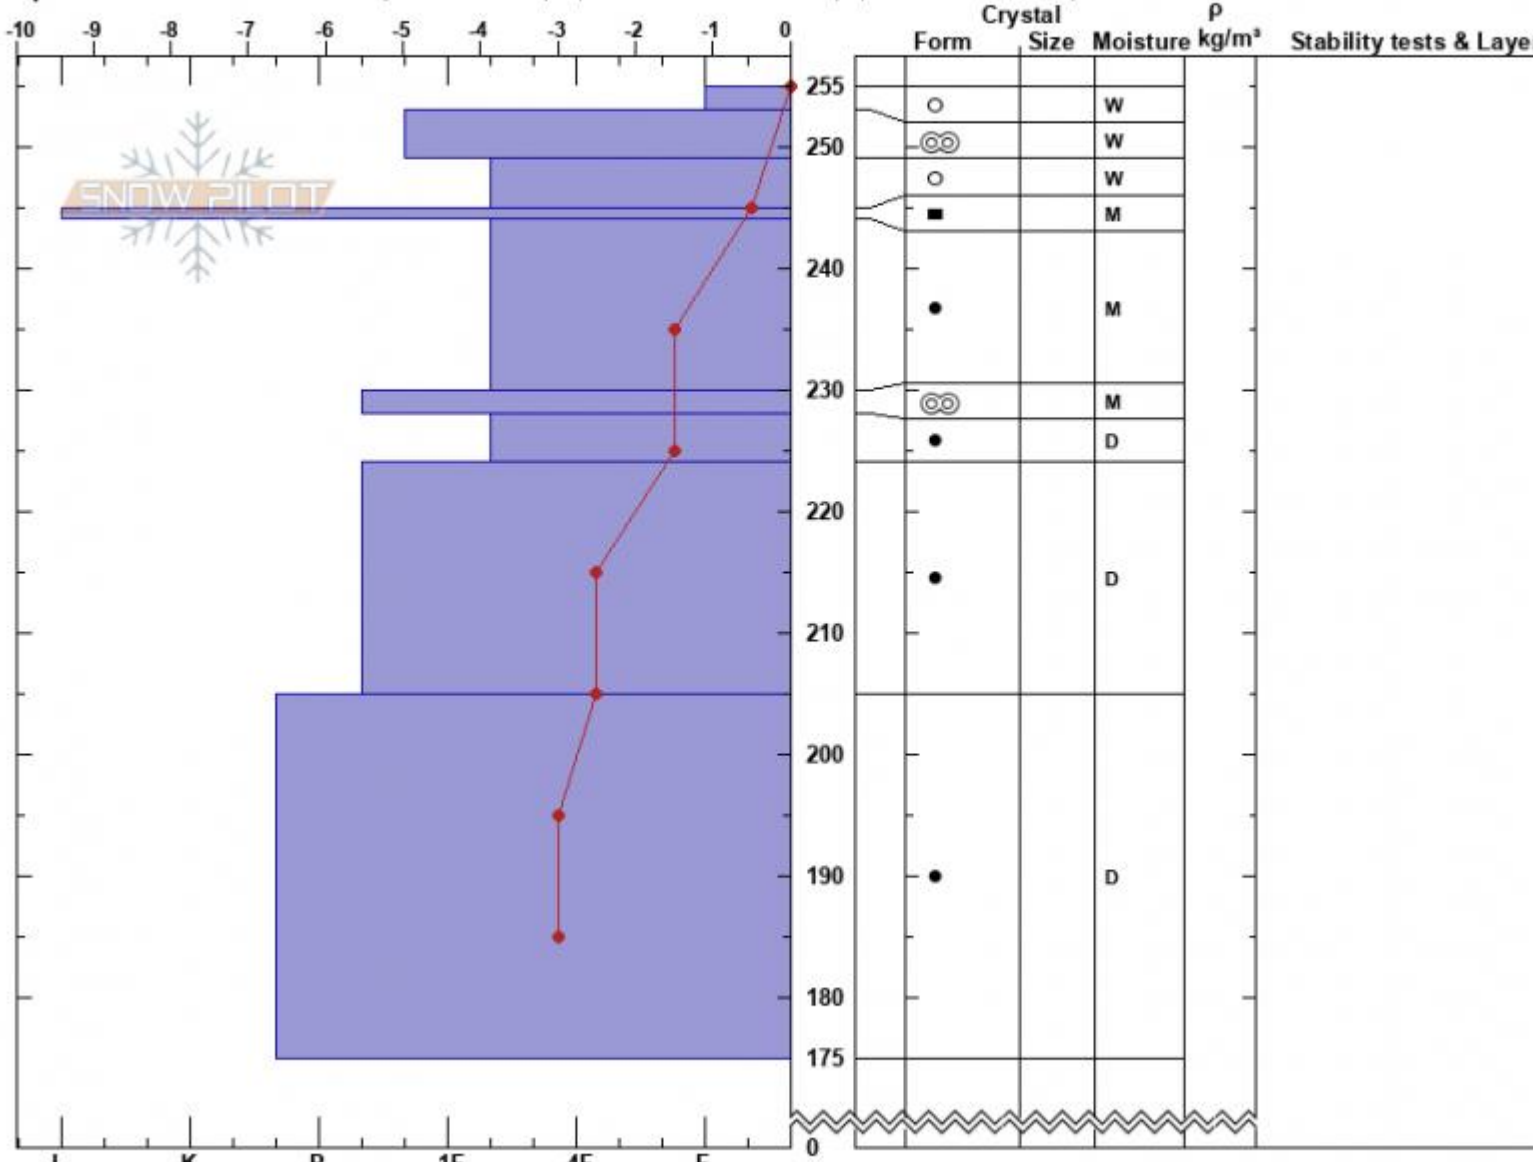

Miller Creek
 Cooke City
 MT
 Elevation: 9315 ft
 Aspect: 220°

Alex Marienthal
 04/11/2023 - 12:11pm
 Co-ord: 45.04764N, -109.95056W
 Slope Angle: 10°
 Wind Loading: no

Stability: Poor
 Air Temperature: 7.5°C
 Sky Cover: BKN
 Precipitation: NO
 Wind: SW Strong

HS:255
 PF:20 255-253cm:Problematic layer

Specifics: Recent avalanche activity on different slopes; Snowmobile tracks on slope; We snowmobiled slope

Notes: Recent wet loose activity, up to size D2, on steep southerly slopes and around rock outcrops. A few small wet slabs at lower elevations with shallow

Advisory Region
 Cooke City
 Longitude
 -109.94W
 Latitude
 45.02N
 Cooke City, 2023-04-11