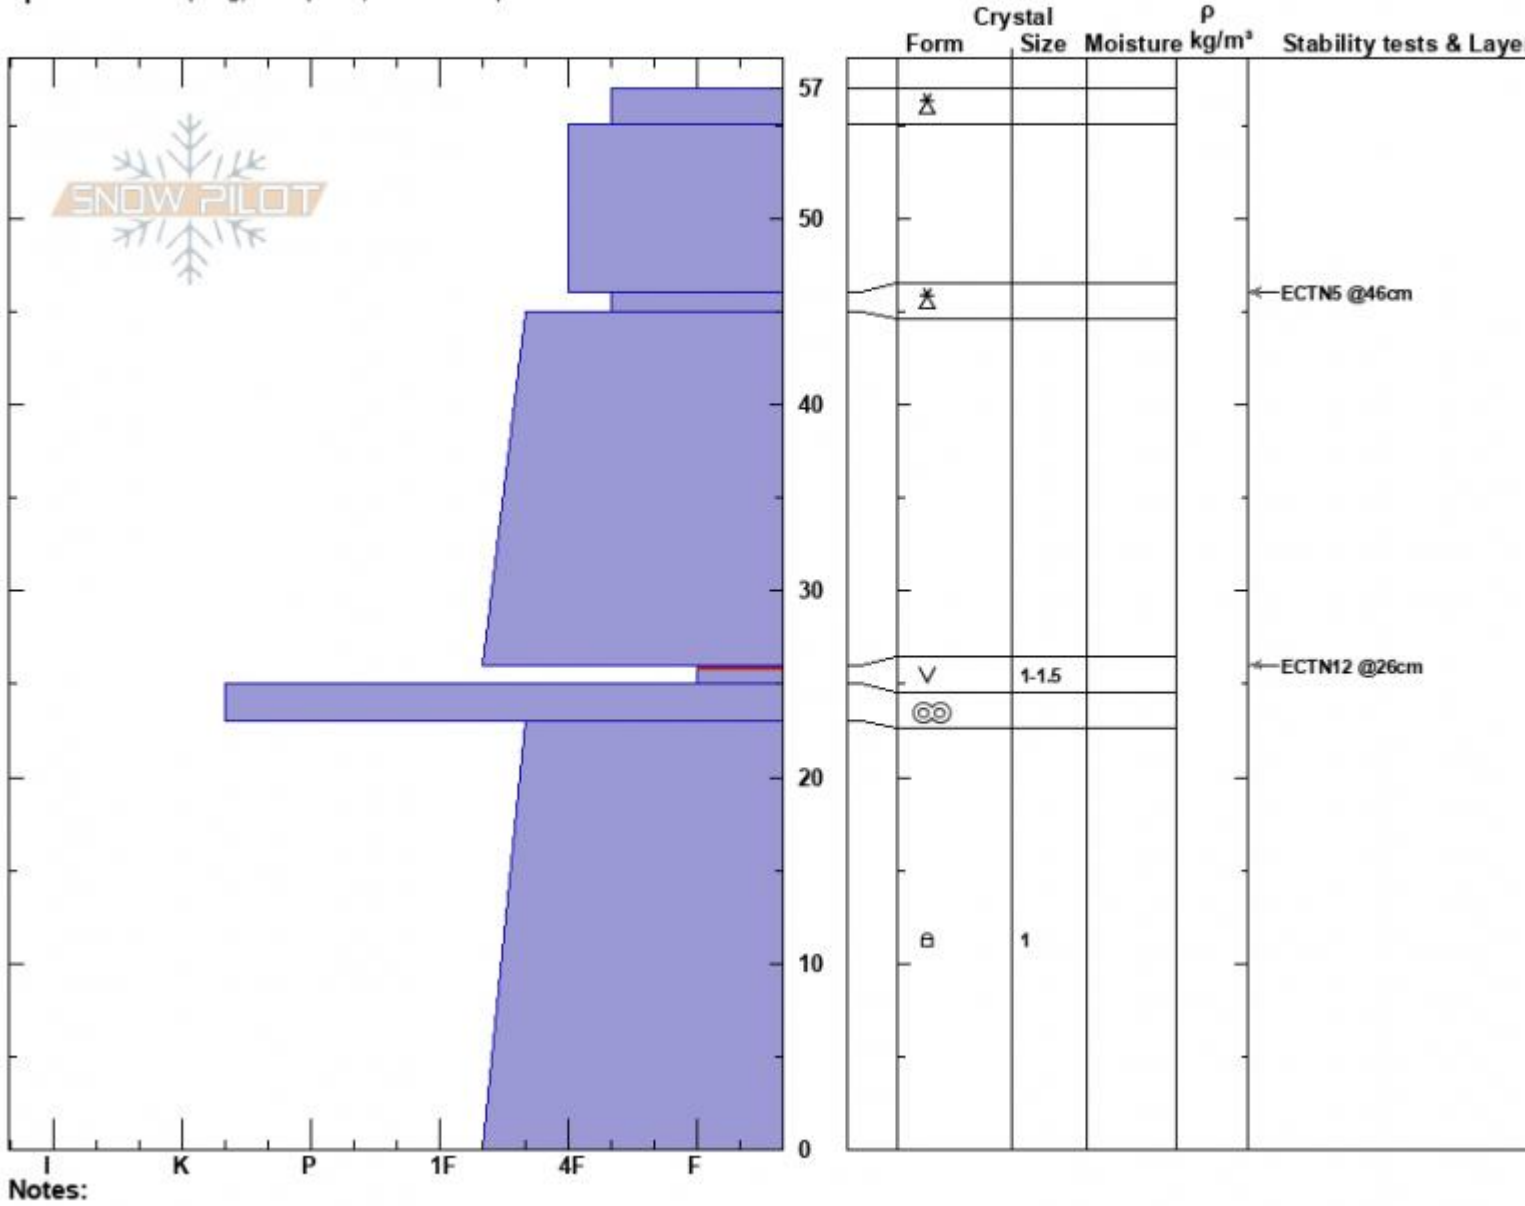

sw Mt. Henderson  
 Beartooths  
 MT  
 Elevation: 9830 ft  
 Aspect: 203°  
 Specifics: Collapsing, widespread; We skied slope

Beau Fredlund  
 11/07/2023 - 11:00am  
 Co-ord: 45.04933N, -109.94392E  
 Slope Angle: 22°  
 Wind Loading:

Stability:  
 Air Temperature:  
 Sky Cover: BKN  
 Precipitation:  
 Wind:

HS:57  
 Layer Notes:  
 26-25cm: Problematic layer

Advisory Region  
 Cooke City  
 Longitude  
 -109.95W  
 Latitude  
 45.05N  
 Cooke City, 2023-11-08