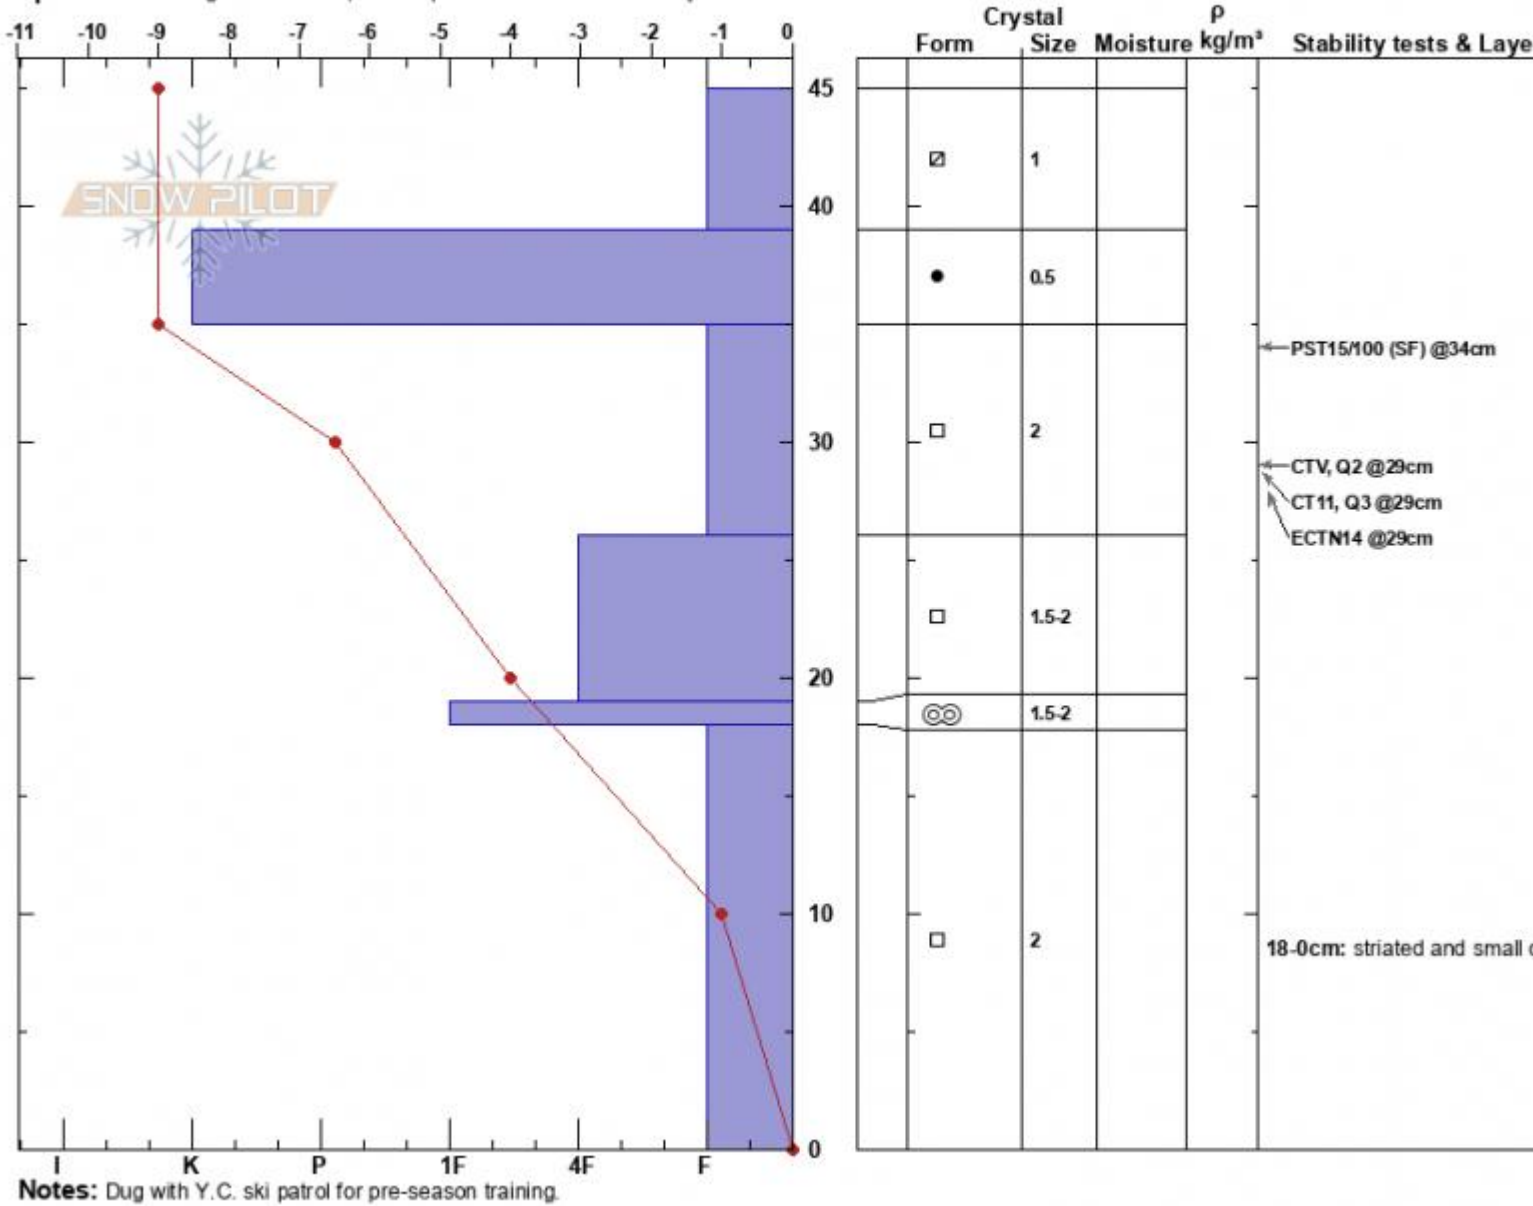

Y.C. 9,350' NE
 Madison Range-N
 MT
 Elevation: 9350 ft
 Aspect: 60°
 Specifics: Pit dug in a Ski Area; Pit is representative of backcountry

Alex Marienthal
 11/30/2023 - 12:20pm
 Co-ord: 45.23322N, -111.44754W
 Slope Angle: 25°
 Wind Loading: previous

Stability:
 Air Temperature: -6°C
 Sky Cover: BKN
 Precipitation: NO
 Wind: Calm

HS:45
 Layer Notes:
 35-26cm: Problematic layer
 18-0cm: striated and small cups

Advisory Region
 Northern Madison
 Longitude
 -111.44W
 Latitude
 45.23N
 Northern Madison, 2023-12-03