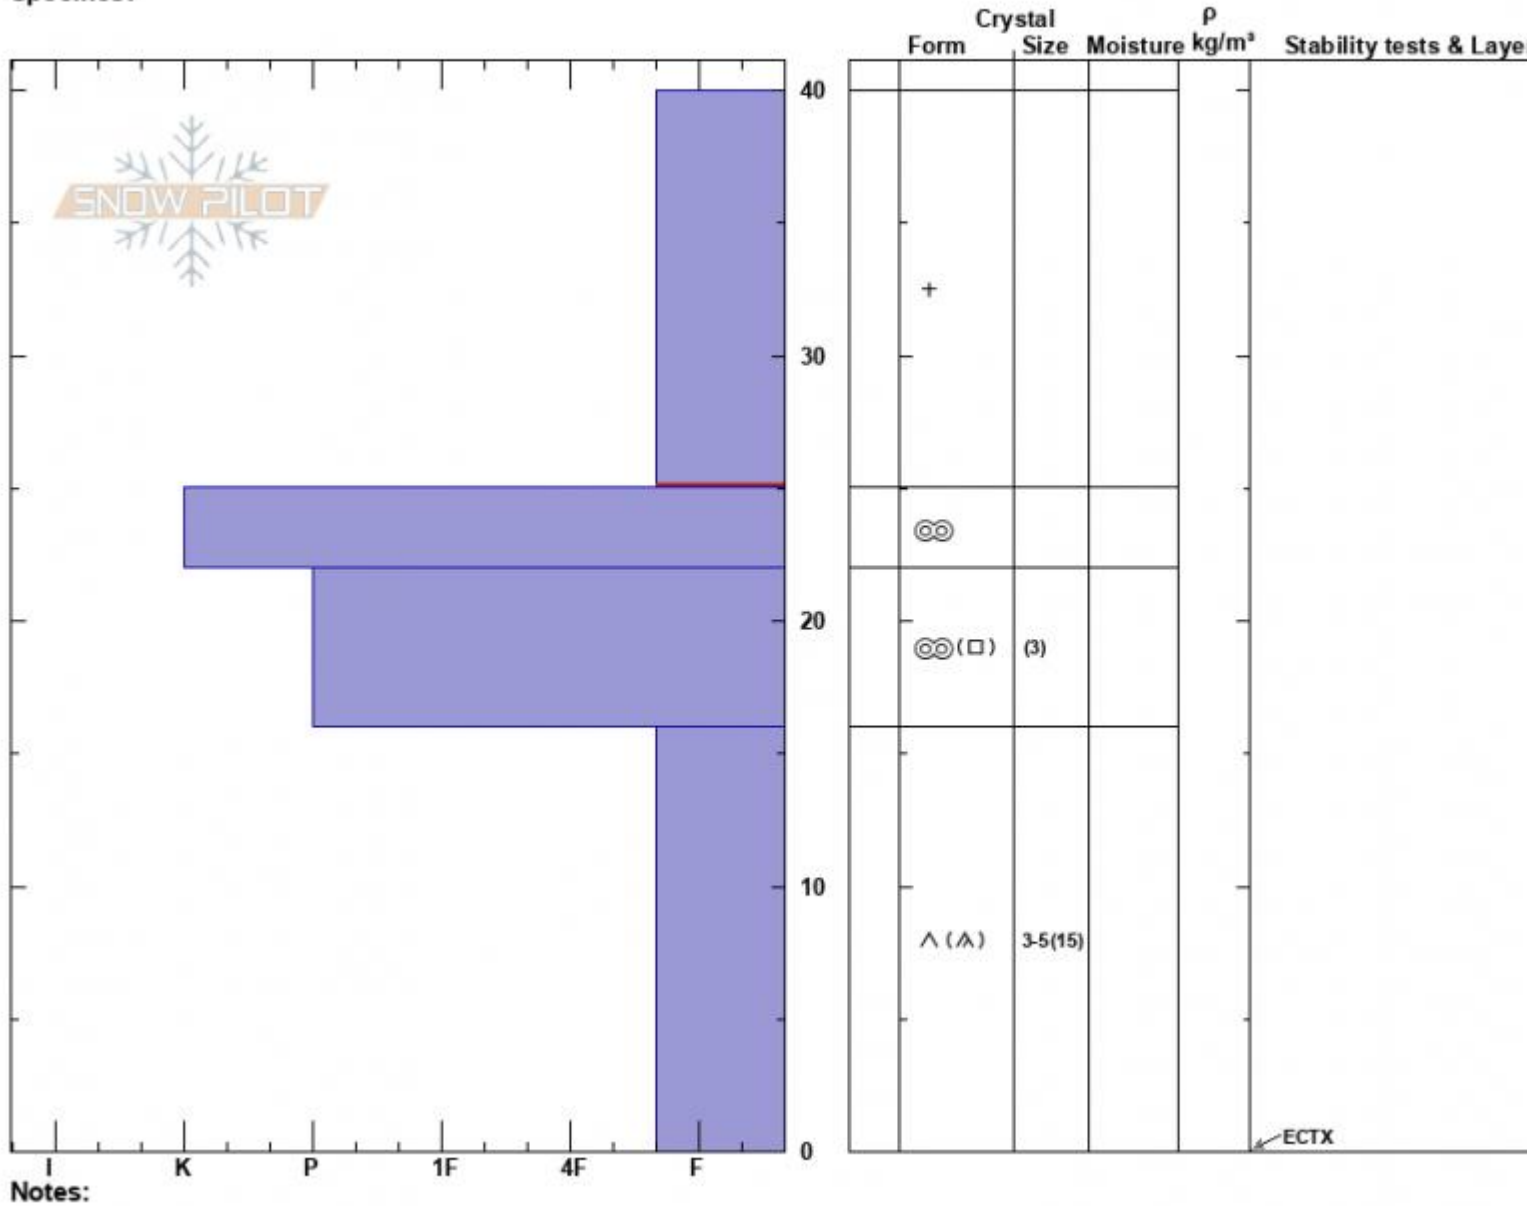

Ski Hill
 Lionhead Range
 MT
 Elevation: 8000 ft
 Aspect: 47°
 Specifics:

Zach Peterson
 12/03/2023 - 1:00pm
 Co-ord:
 Slope Angle: 18°
 Wind Loading: no

Stability:
 Air Temperature:
 Sky Cover: OVC
 Precipitation: NO
 Wind: SW Light Breeze

HS:40
 Layer Notes:
 40-25cm: Problematic layer

Advisory Region
 Lionhead Range
 Longitude
 -111.29W
 Latitude
 44.70N
 Lionhead Range, 2023-12-03