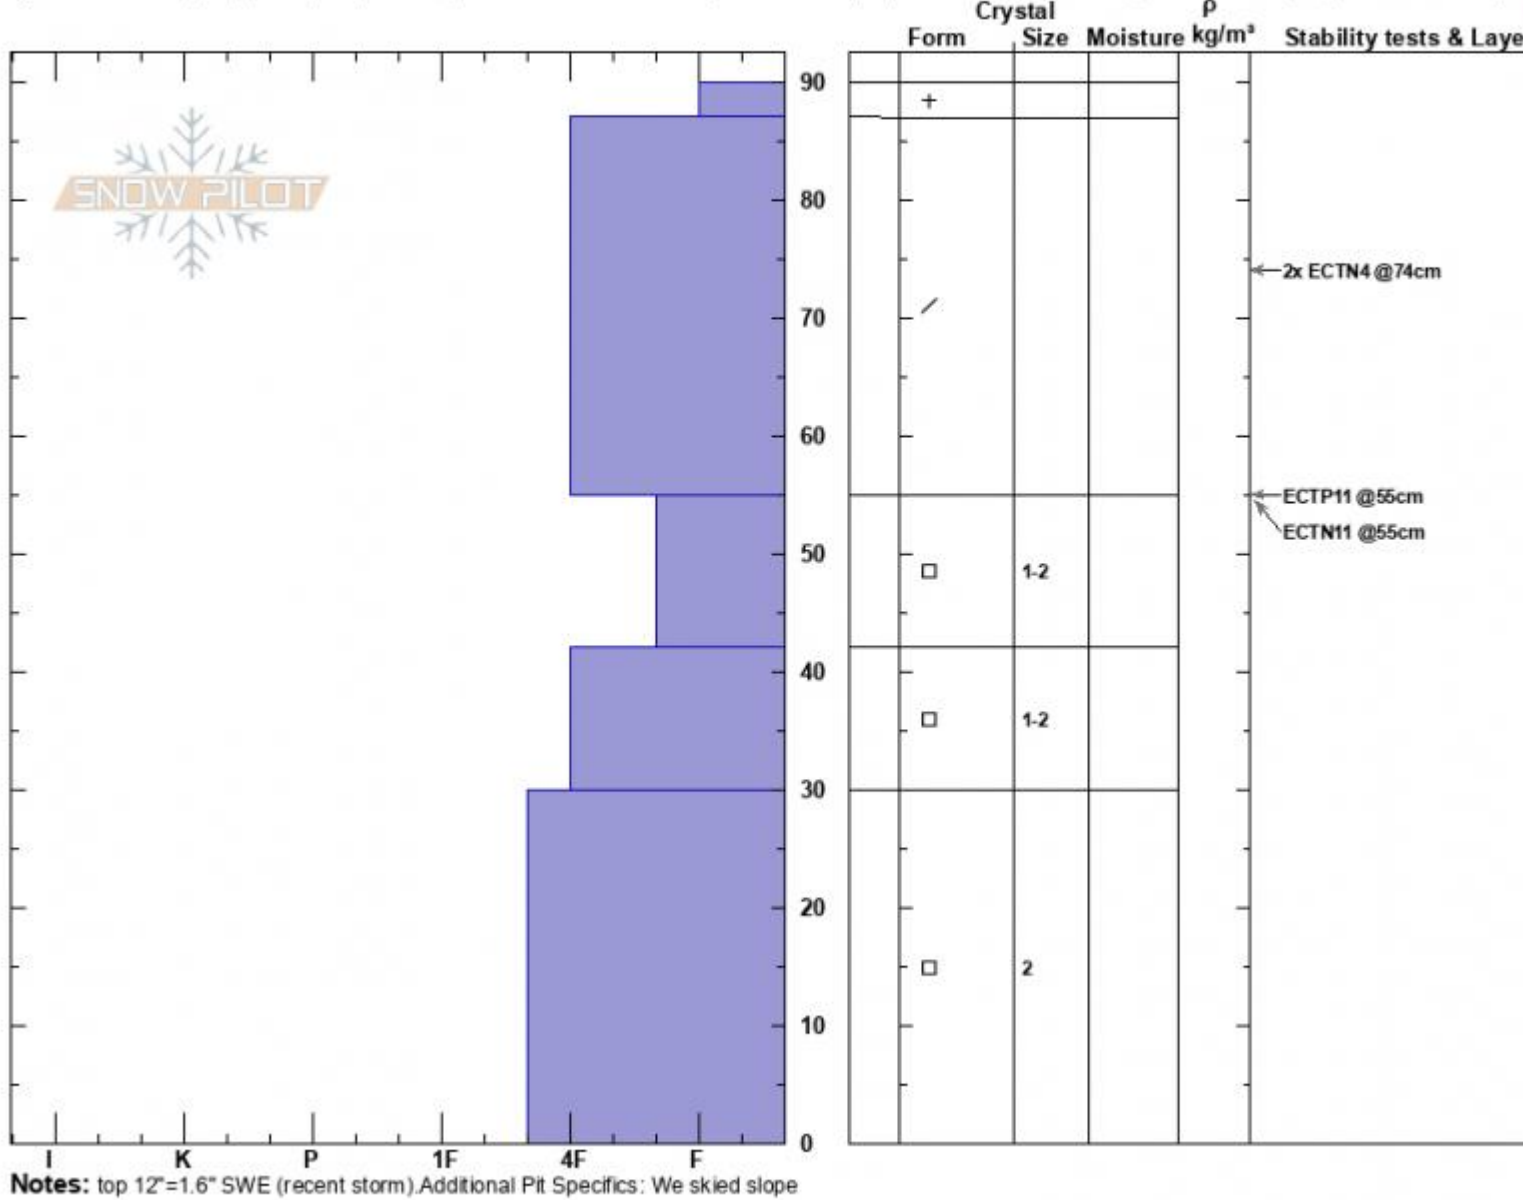

Wade's/Rob's Knob
 Cooke City
 MT
 Elevation: 9520 ft
 Aspect: 50°

Alex Marienthal
 12/05/2023 - 11:40am
 Co-ord: 45.06757N, -109.95193W
 Slope Angle: 25°
 Wind Loading: previous

Stability: Poor
 Air Temperature:
 Sky Cover: OVC
 Precipitation: S-1
 Wind: Calm

HS:90
 PF:69
 Layer Notes:
 55-42cm:Problematic layer

Specifics: Collapsing, widespread; Cracking; Recent avalanche activity on similar slopes; Recent avalanche activity on different slopes; Ski tracks on slope

Advisory Region
 Cooke City
 Longitude
 -109.95W
 Latitude
 45.05N
 Cooke City, 2023-12-06