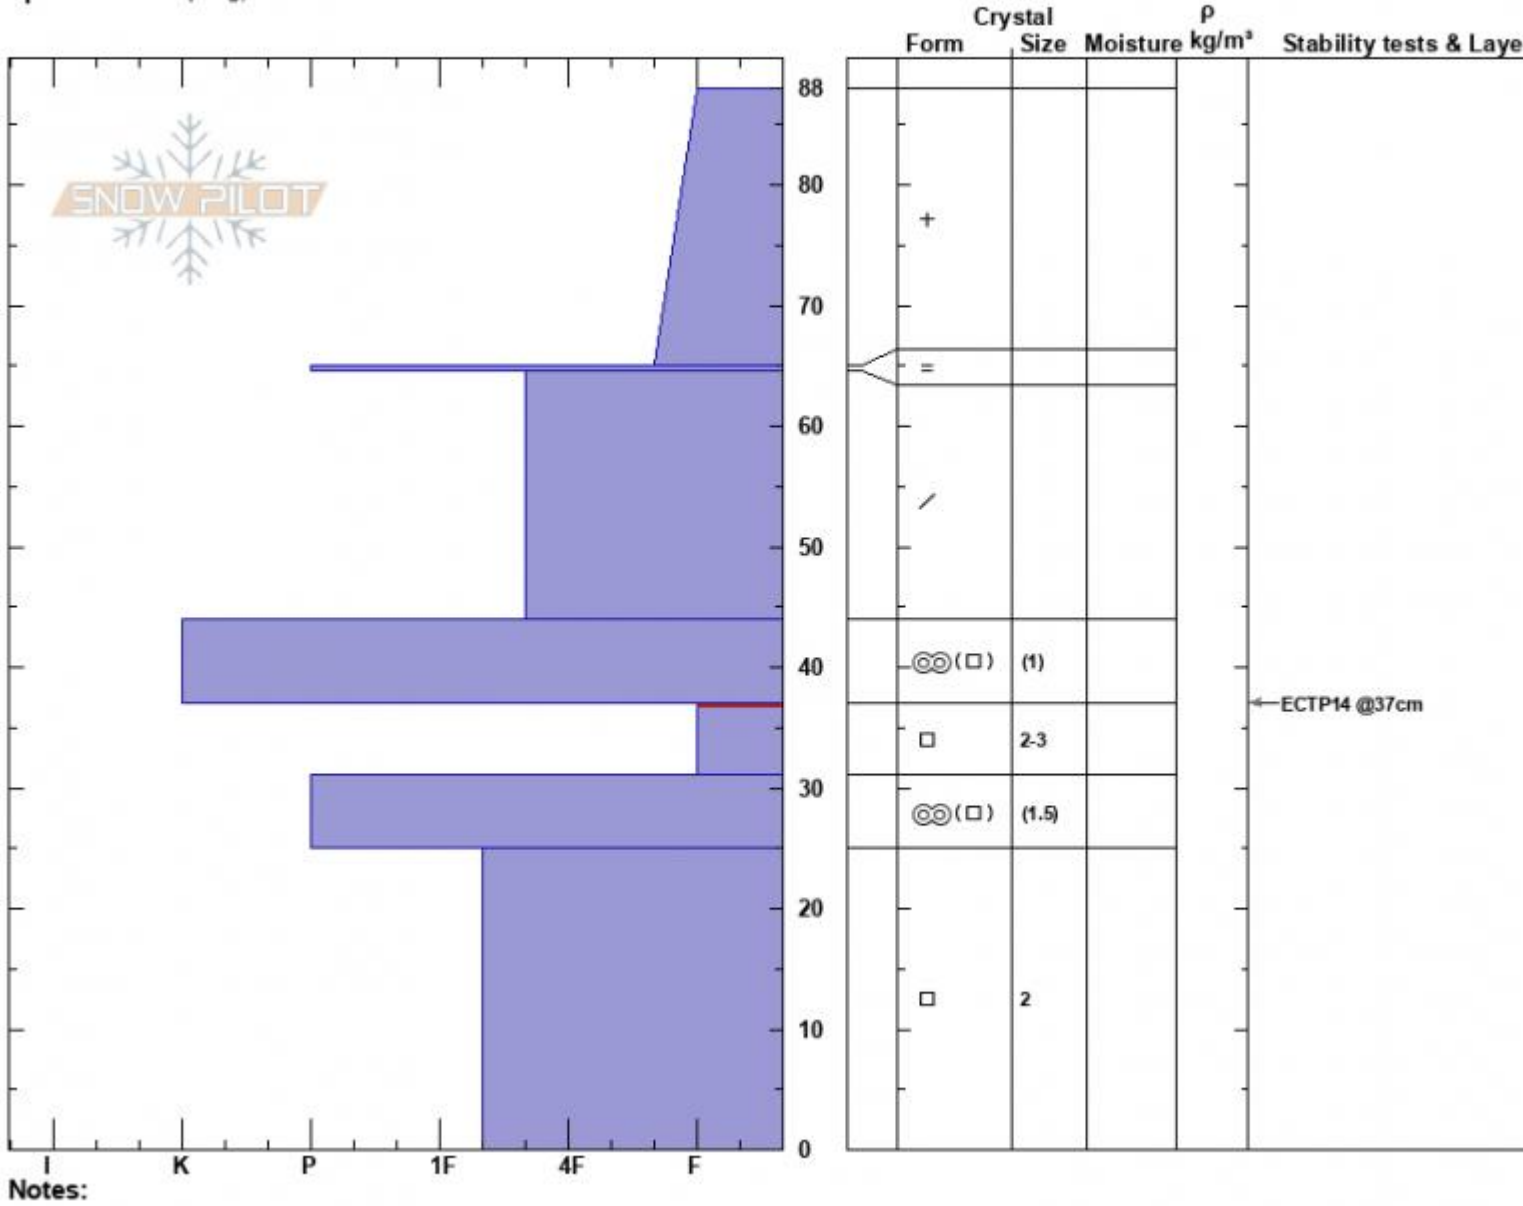

Sawtelle SW Profile
 Centennial Range
 ID
 Elevation: 9070 ft
 Aspect: 220°
 Specifics: Collapsing, localizer

Dave Zinn
 12/07/2023 - 12:30pm
 Co-ord: 44.55473N, -111.44483W
 Slope Angle: 13°
 Wind Loading: no

Stability: Poor
 Air Temperature:
 Sky Cover: BKN
 Precipitation: NO
 Wind: W Moderate

HS:88
 PF:40
 Layer Notes:
 37-31cm: Problematic layer

Notes:
 Advisory Region
 Island Park
 Longitude
 -111.44W
 Latitude
 44.56N
 Island Park, 2023-12-07