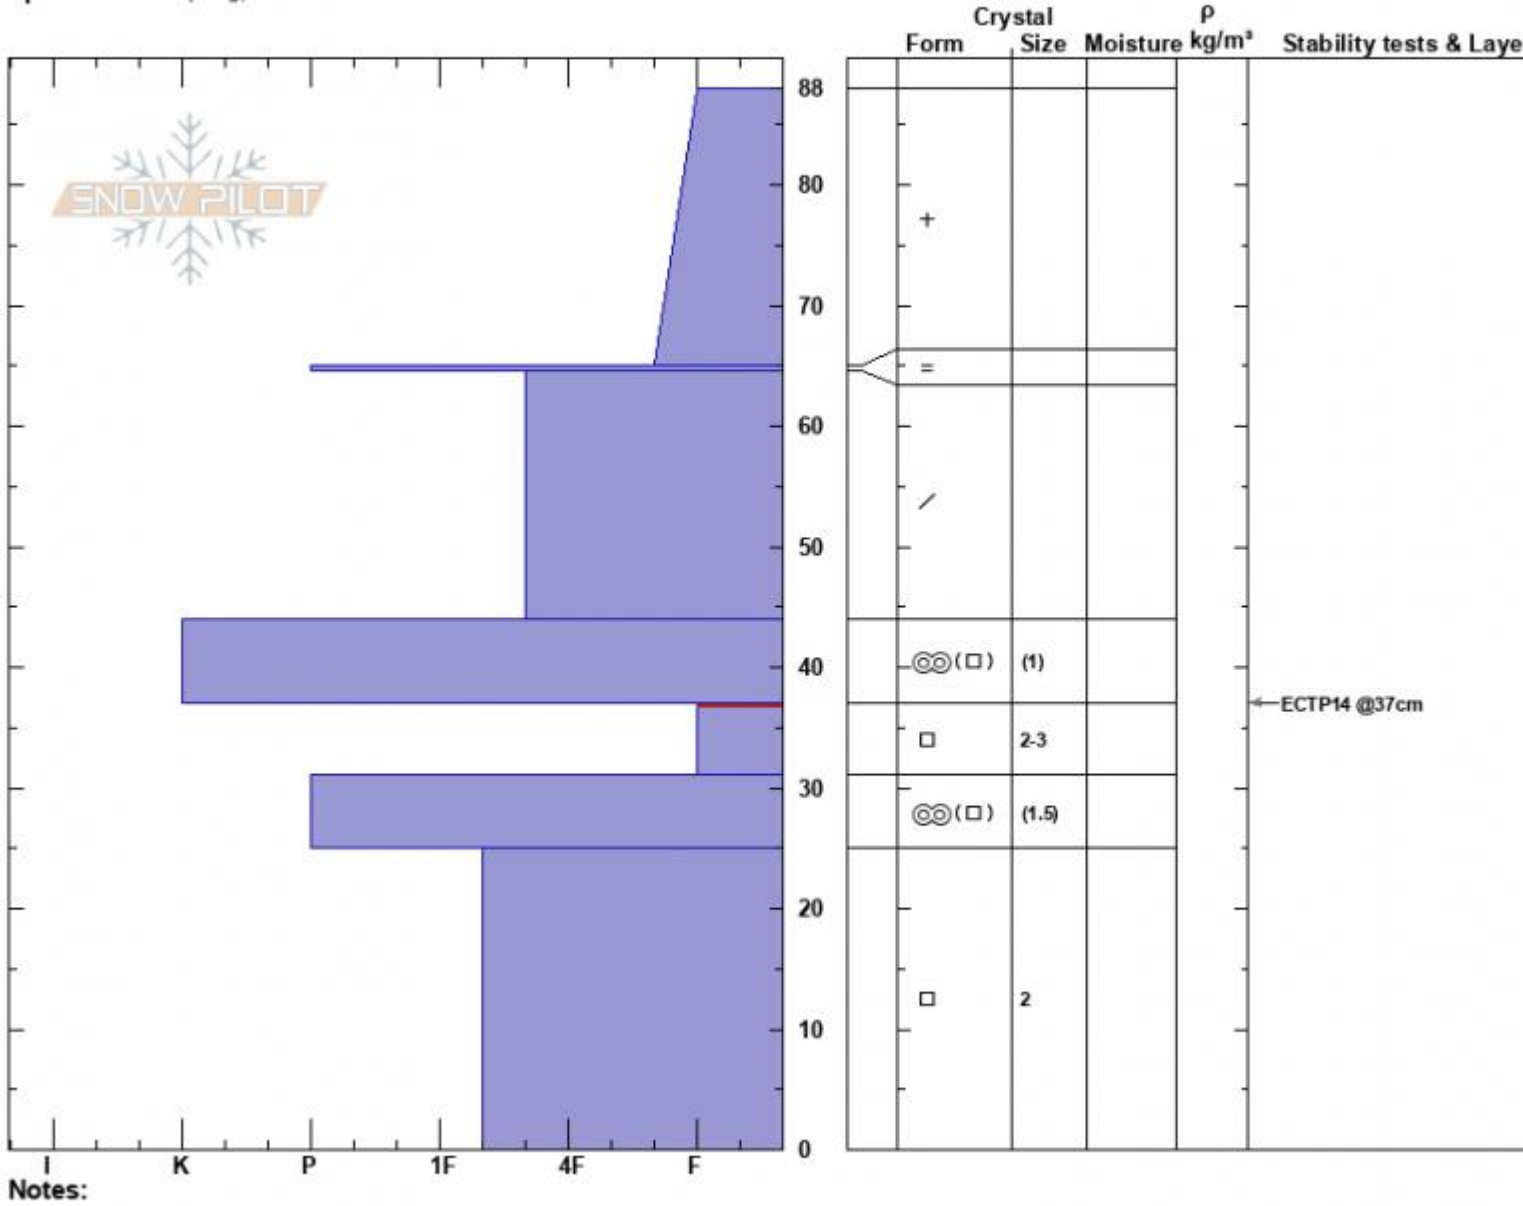

Sawtelle SW Profile
 Centennial Range
 ID
 Elevation: 9070 ft
 Aspect: 220°
 Specifics: Collapsing, localizer

Dave Zinn
 12/07/2023 - 12:30pm
 Co-ord: 44.55473N, -111.44483W
 Slope Angle: 13°
 Wind Loading: no

Stability: Poor
 Air Temperature:
 Sky Cover: BKN
 Precipitation: NO
 Wind: W Moderate

HS:88
 PF:40
 Layer Notes:
 37-31cm: Problematic layer

Advisory Region
 Island Park
 Longitude
 -111.44W
 Latitude
 44.56N
 Island Park, 2023-12-07