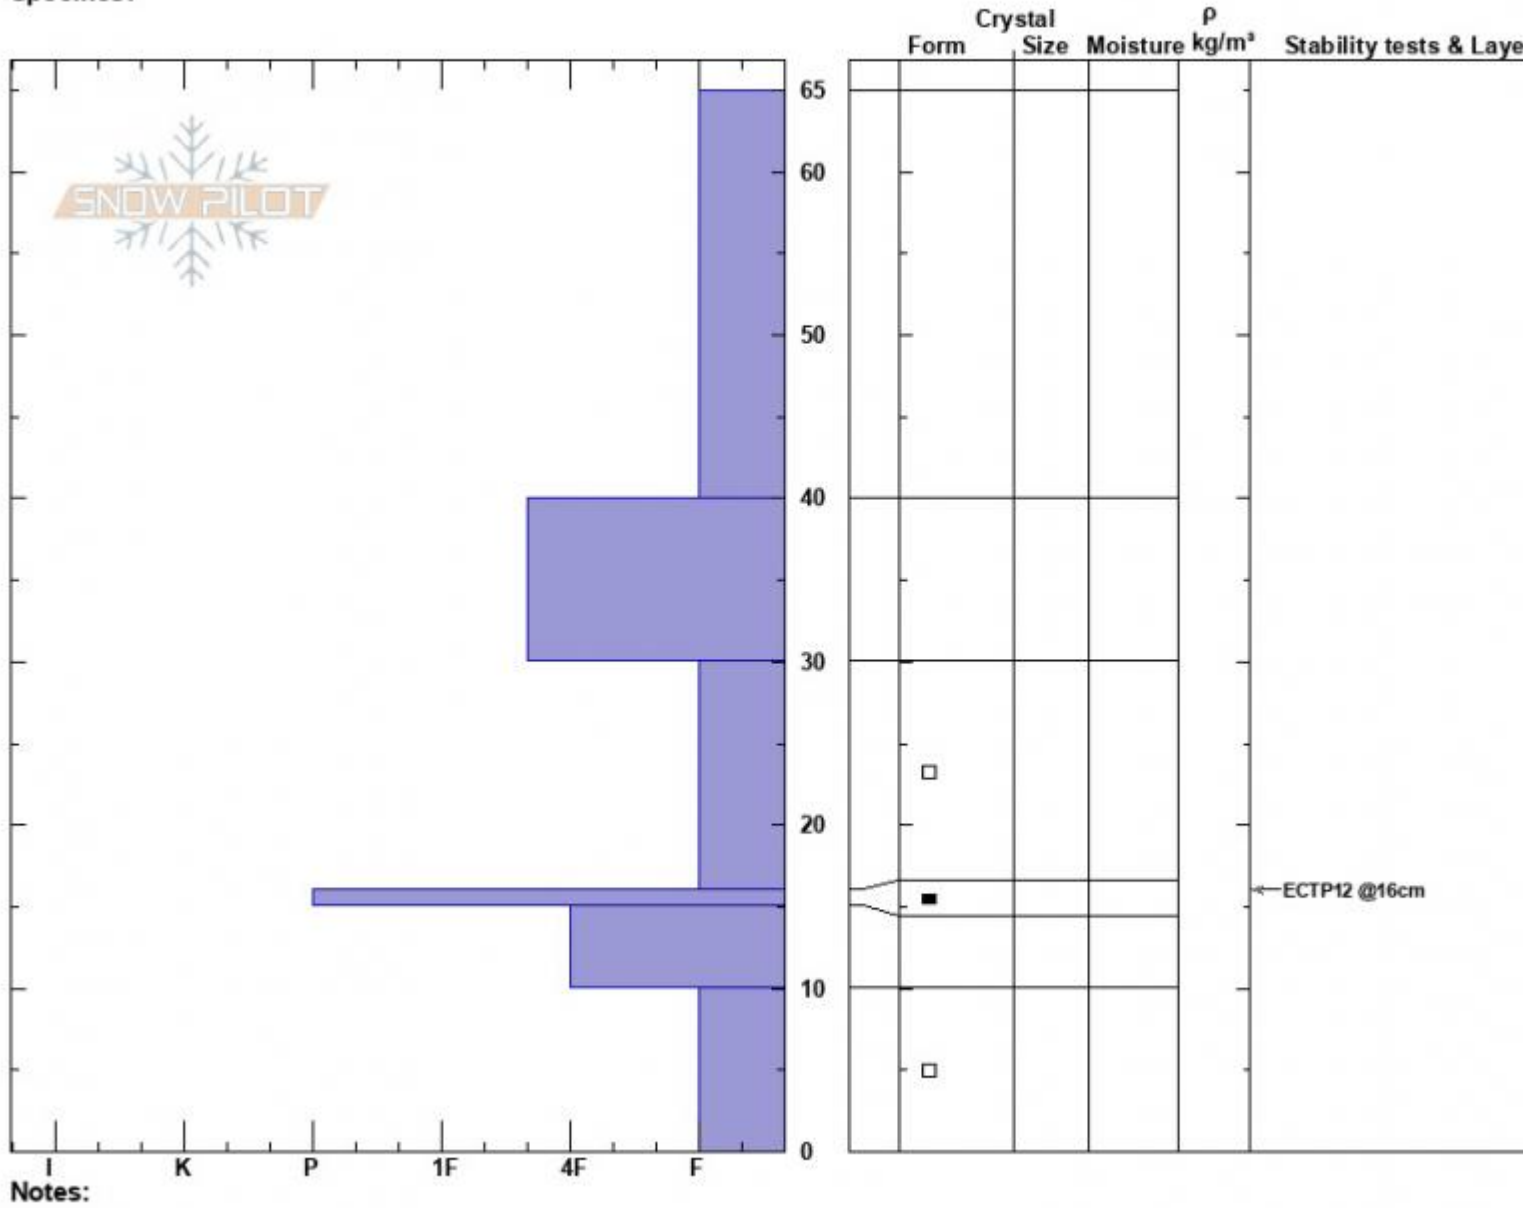

Lionhead Pit 2
 Madison Range-S
 MT
 Elevation: 8367 ft
 Aspect: 80°
 Specifics:

Jackson Krause
 12/09/2023 - 12:32am
 Co-ord: 44.70494N, -111.30054W
 Slope Angle: 20°
 Wind Loading: previous

Stability:
 Air Temperature:
 Sky Cover: BKN
 Precipitation: NO
 Wind: SW Light Breeze

HS:65
 PF:65
 Layer Notes:
 10-0cm: Problematic layer

Advisory Region
 Lionhead Range
 Lionhead Range, 2023-12-09