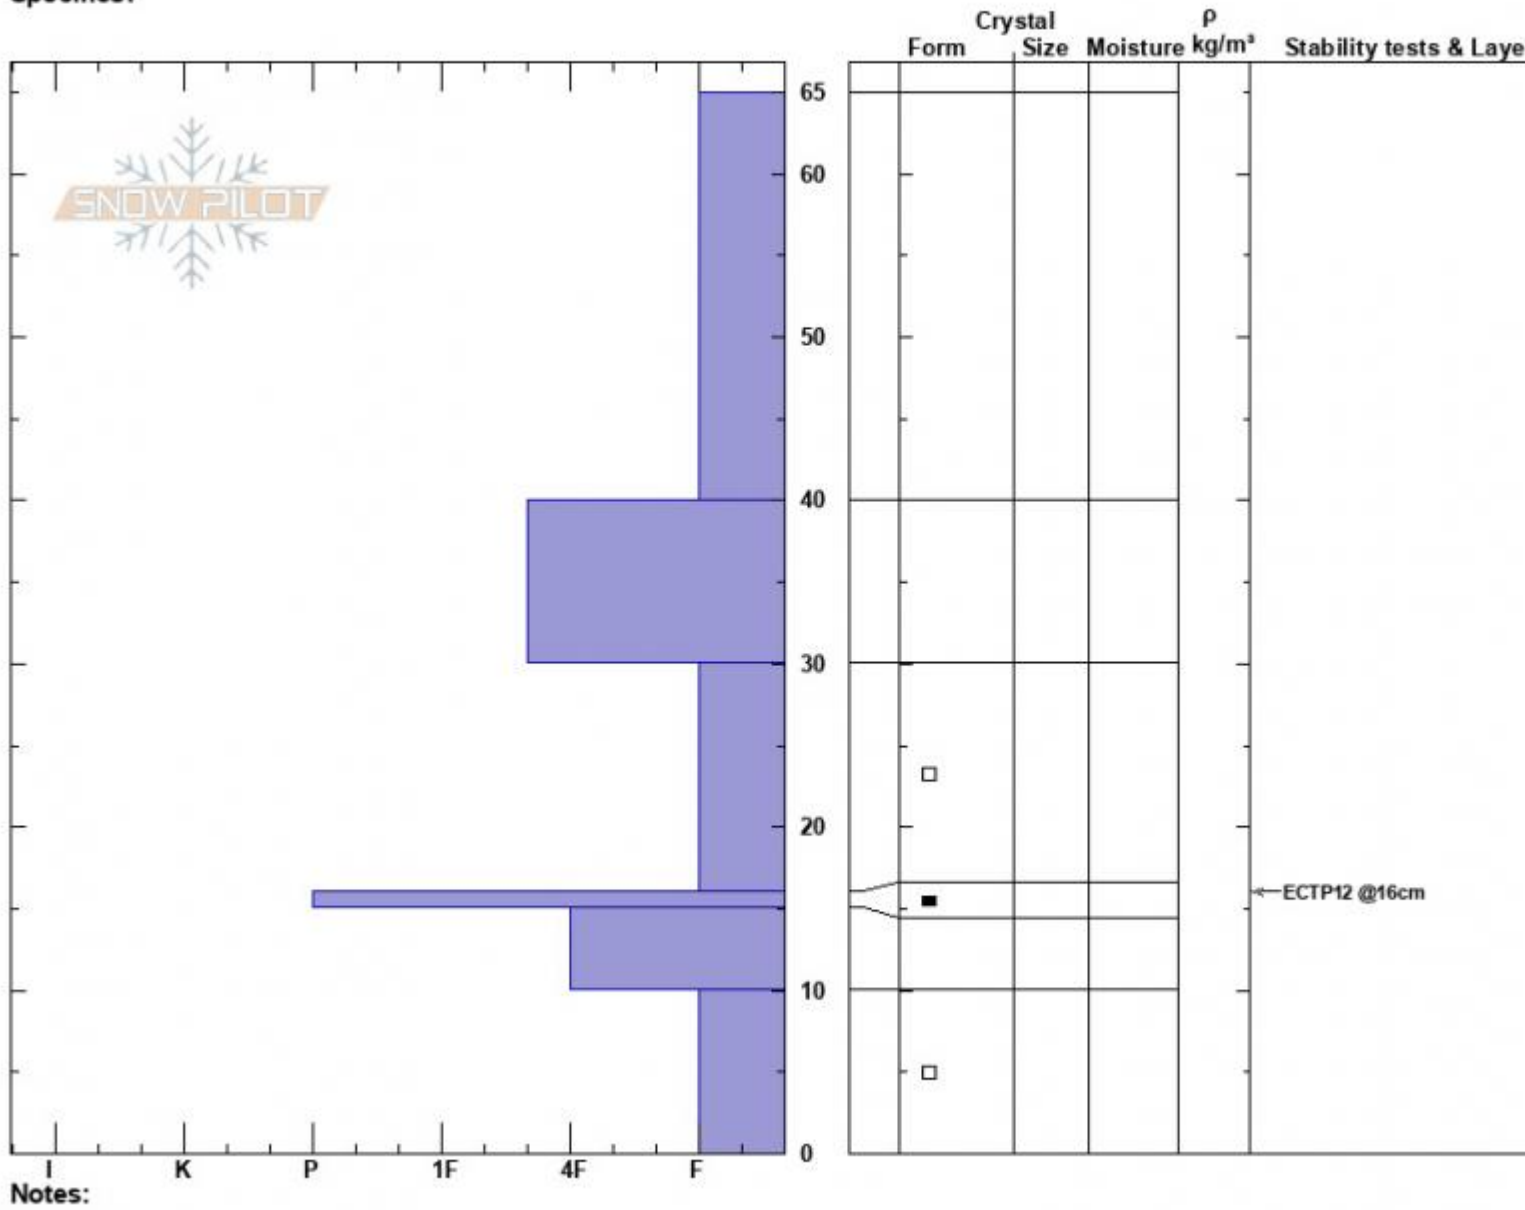

Linohead Pit 2
 Madison Range-S
 MT
Elevation: 8367 ft
Aspect: 80°
Specifics:

Jackson Krause
 12/09/2023 - 12:32am
Co-ord: 44.70494N, -111.30054W
Slope Angle: 20°
Wind Loading: previous

Stability:
Air Temperature:
Sky Cover: BKN
Precipitation: NO
Wind: SW Light Breeze

HS:65
PF:65 **Layer Notes:**
 10-0cm: Problematic layer

Advisory Region
 Lionhead Range
 Lionhead Range, 2023-12-09