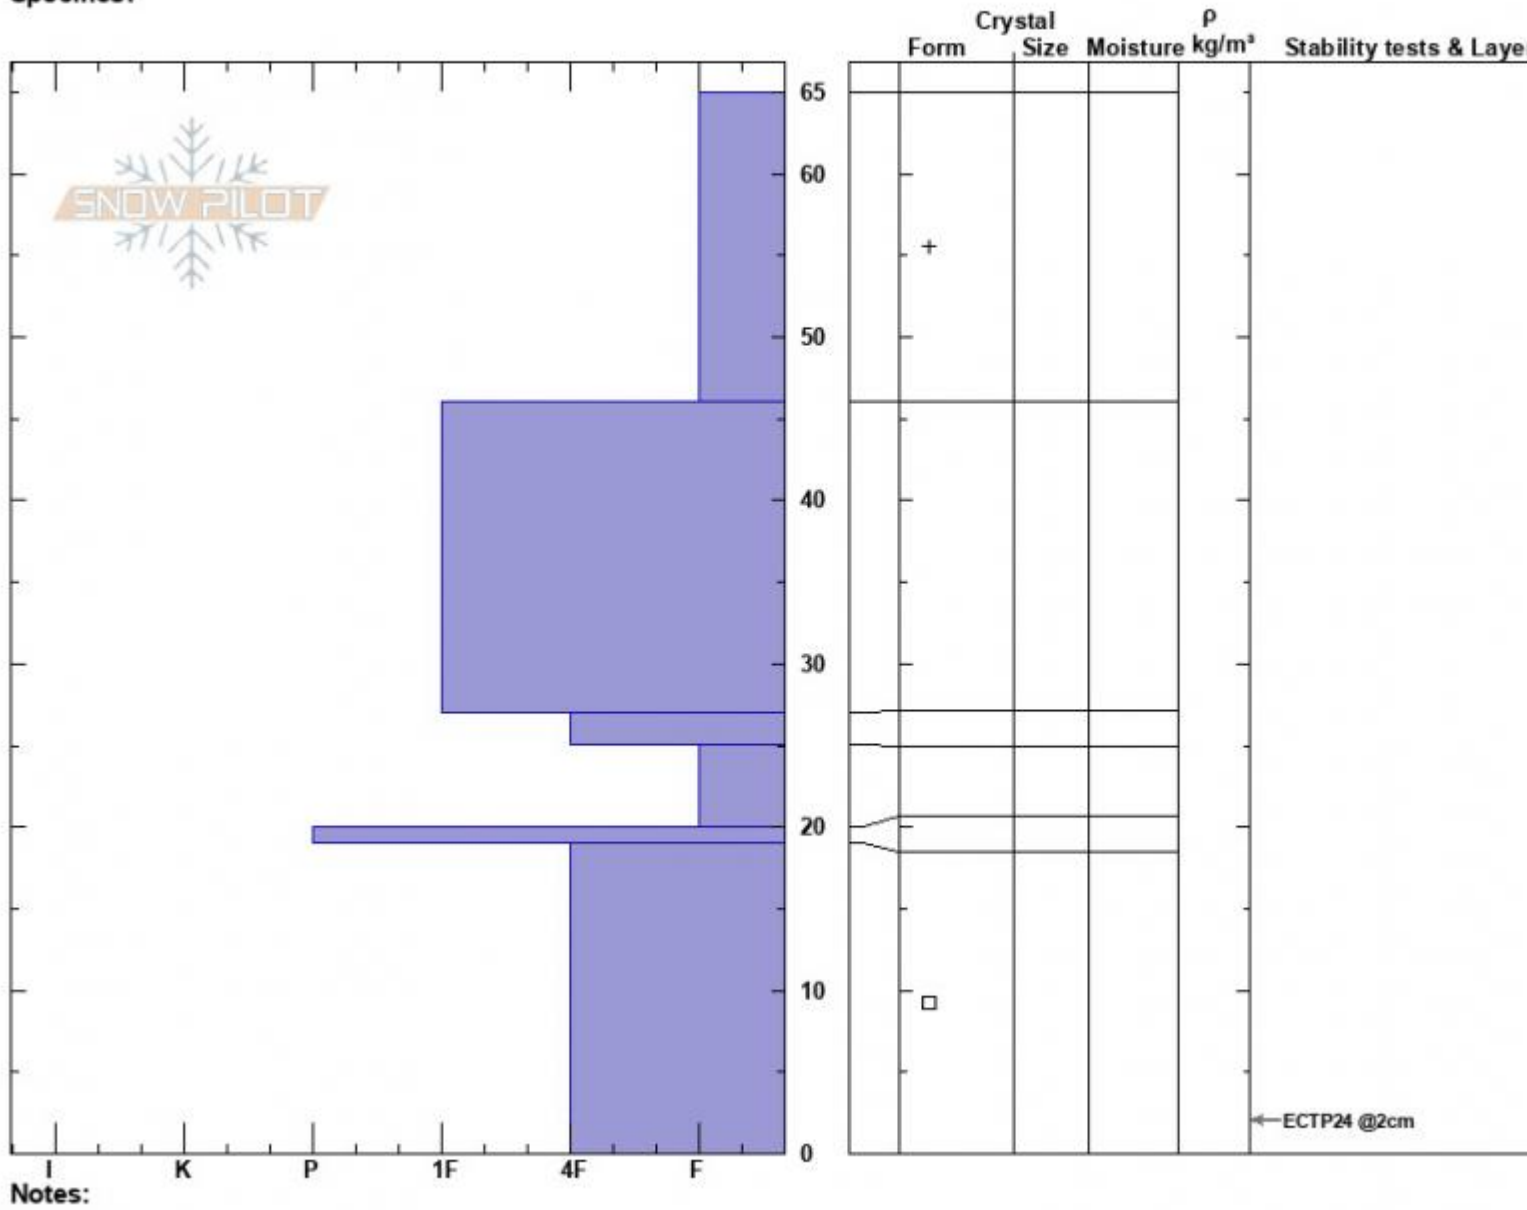

Lionhead Ridge  
 Madison Range-S  
 MT  
 Elevation: 8764 ft  
 Aspect: 86°  
 Specifics:

Jackson Krause  
 12/09/2023 - 1:40pm  
 Co-ord: 44.70893N, -111.30850W  
 Slope Angle: 15°  
 Wind Loading: previous

Stability:  
 Air Temperature:  
 Sky Cover: BKN  
 Precipitation: S-1  
 Wind: SW Moderate

HS:65    **Layer Notes:**  
 PF:65    19-0cm: Problematic layer

Advisory Region  
 Lionhead Range  
 Longitude  
 -111.32W  
 Latitude  
 44.71N  
 Lionhead Range, 2023-12-09