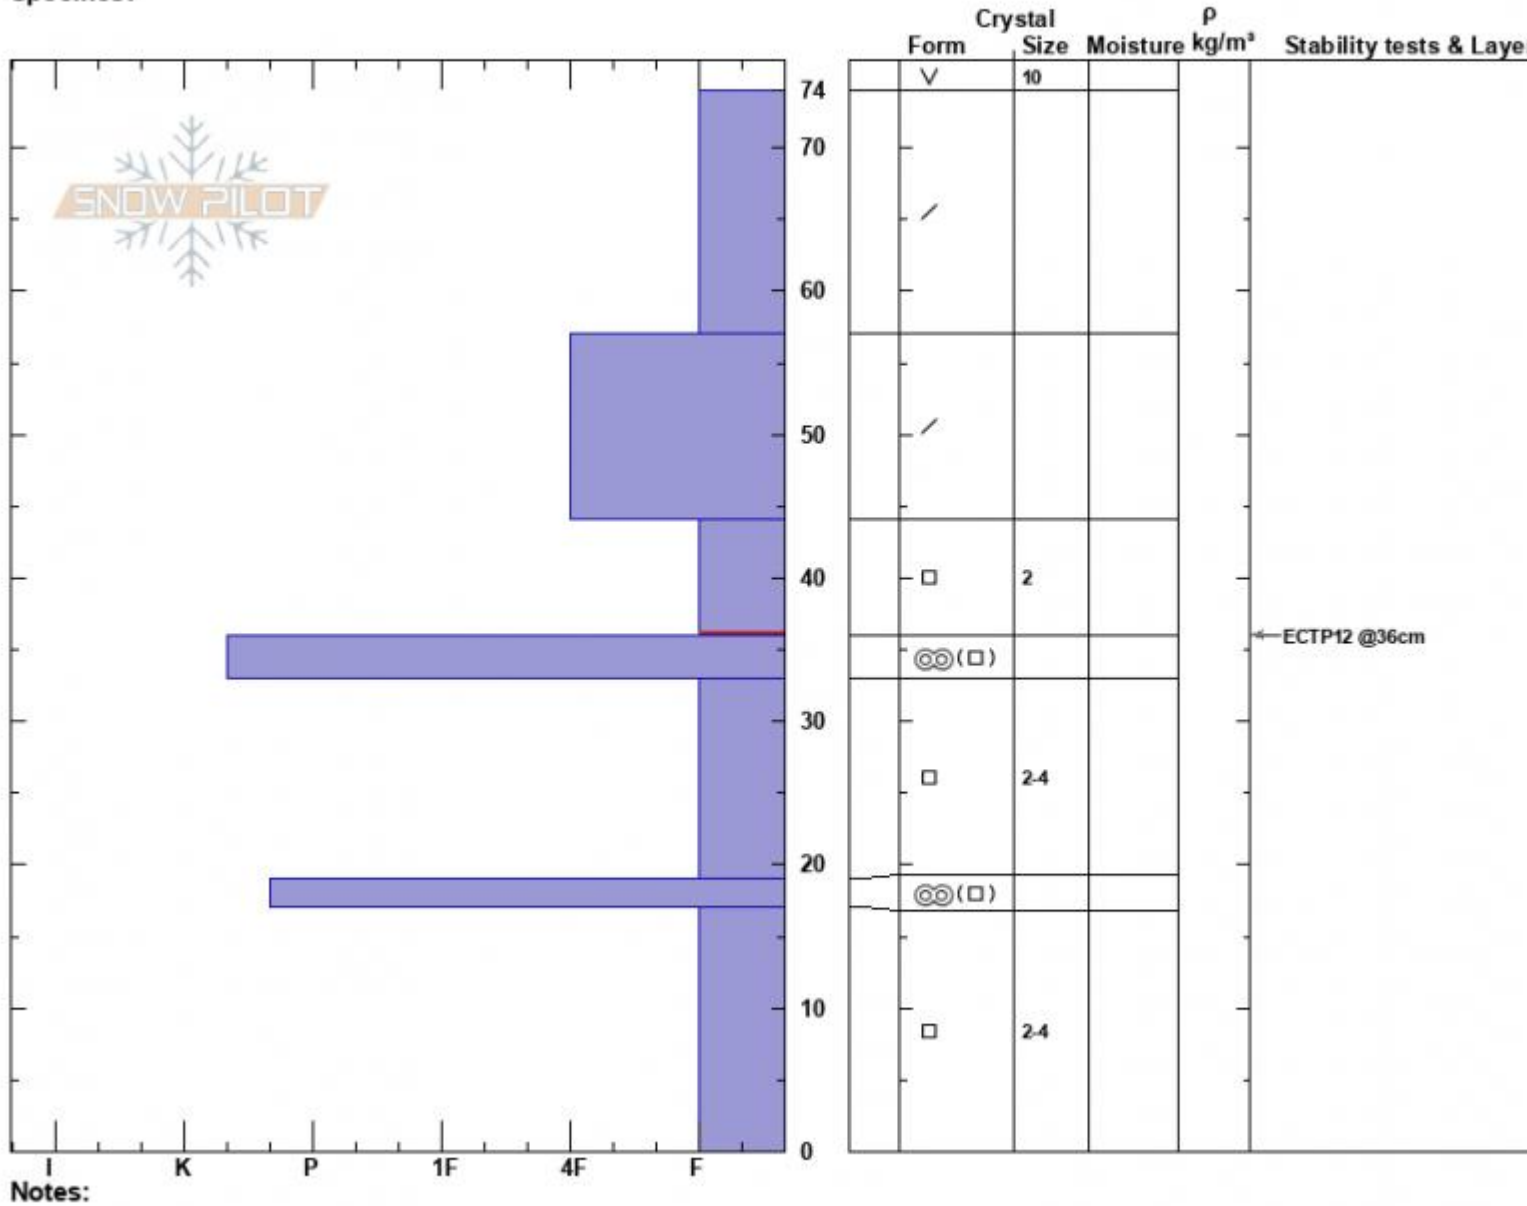

Lower Lionhead E
 Lionhead Range
 MT
 Elevation: 8600 ft
 Aspect: 72°
 Specifics:

Zach Peterson
 12/15/2023 - 12:30pm
 Co-ord: 44.73869N, -111.32001W
 Slope Angle: 15°
 Wind Loading: no

Stability:
 Air Temperature:
 Sky Cover: CLR
 Precipitation: NO
 Wind: Calm

HS:74
 Layer Notes:
 44-36cm: Problematic layer

Notes:
 Advisory Region
 Lionhead Range
 Longitude
 -111.32W
 Latitude
 44.73N
 Lionhead Range, 2023-12-15