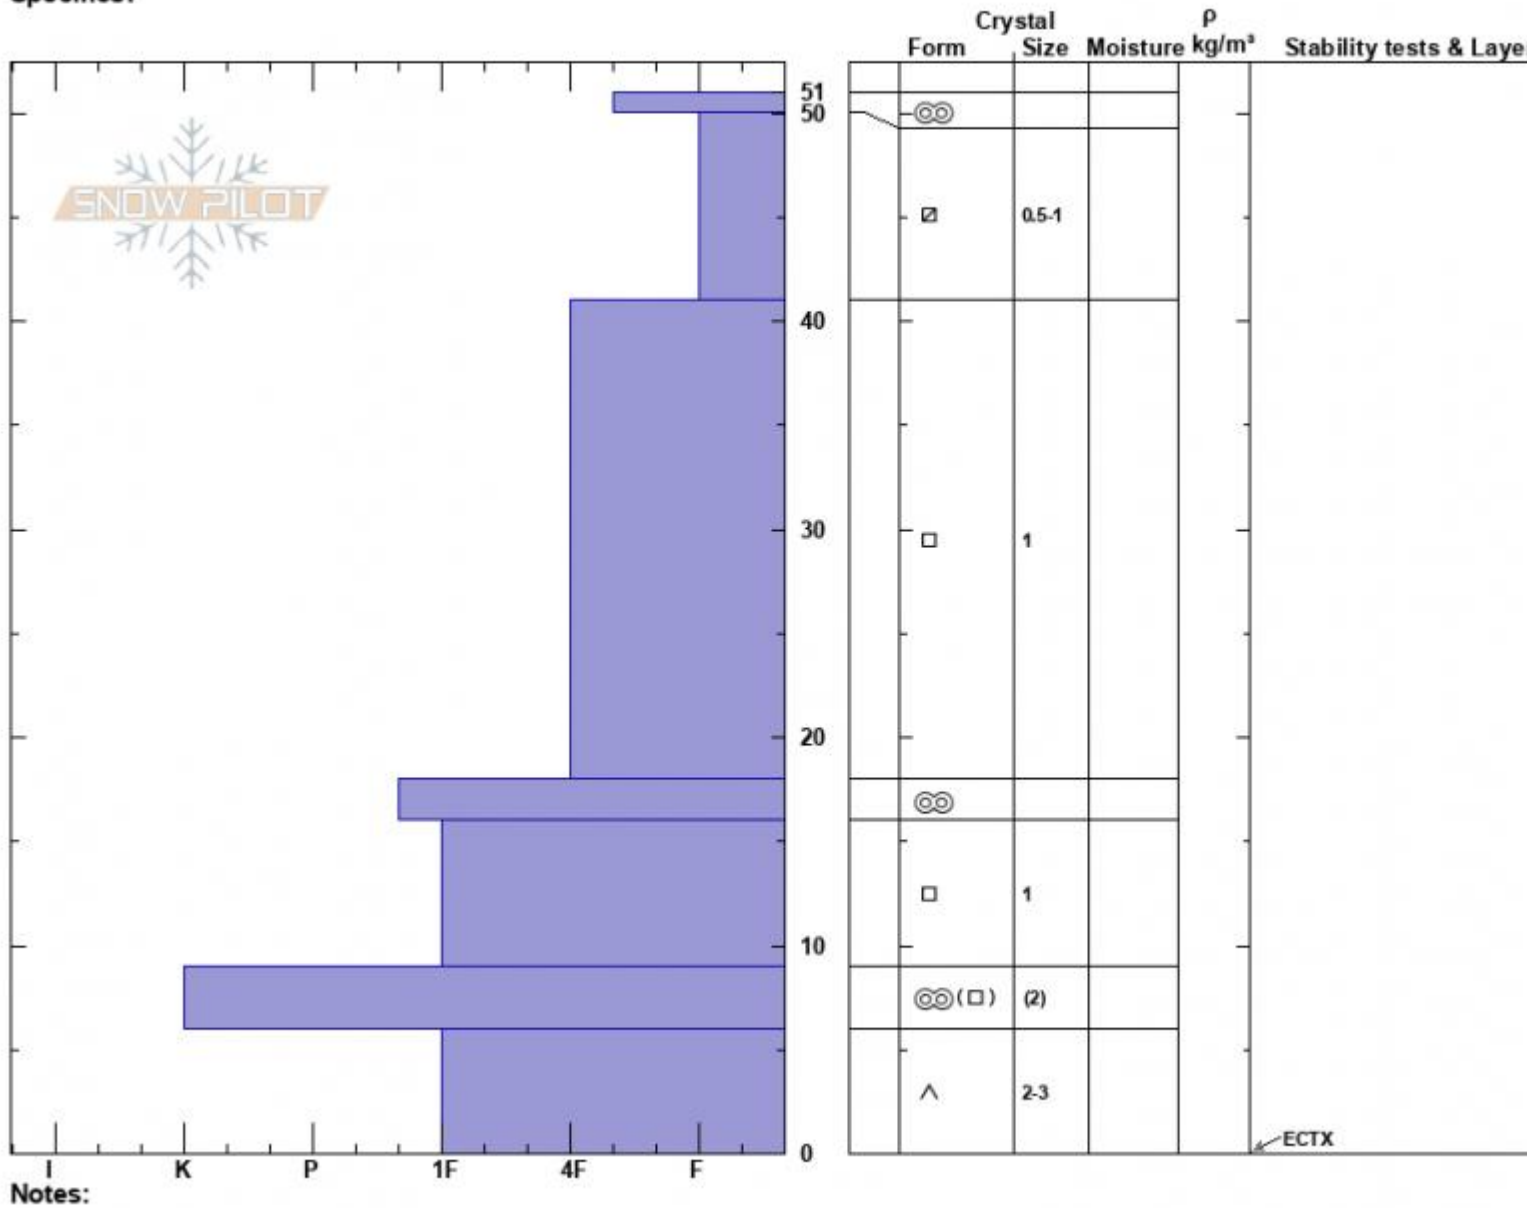

Throne North  
 Bridger Range  
 MT  
 Elevation: 8300 ft  
 Aspect: 330°  
 Specifics:

Dave Zinn  
 12/18/2023 - 12:00pm  
 Co-ord: 45.88261N, -110.95303W  
 Slope Angle: 26°  
 Wind Loading: no

Stability: Fair  
 Air Temperature:  
 Sky Cover: SCT  
 Precipitation: NO  
 Wind: S Calm

HS:51  
 PF:40  
 Layer Notes:

Advisory Region  
 Bridger Range  
 Longitude  
 -110.95W  
 Latitude  
 45.88N  
 Bridger Range, 2023-12-18