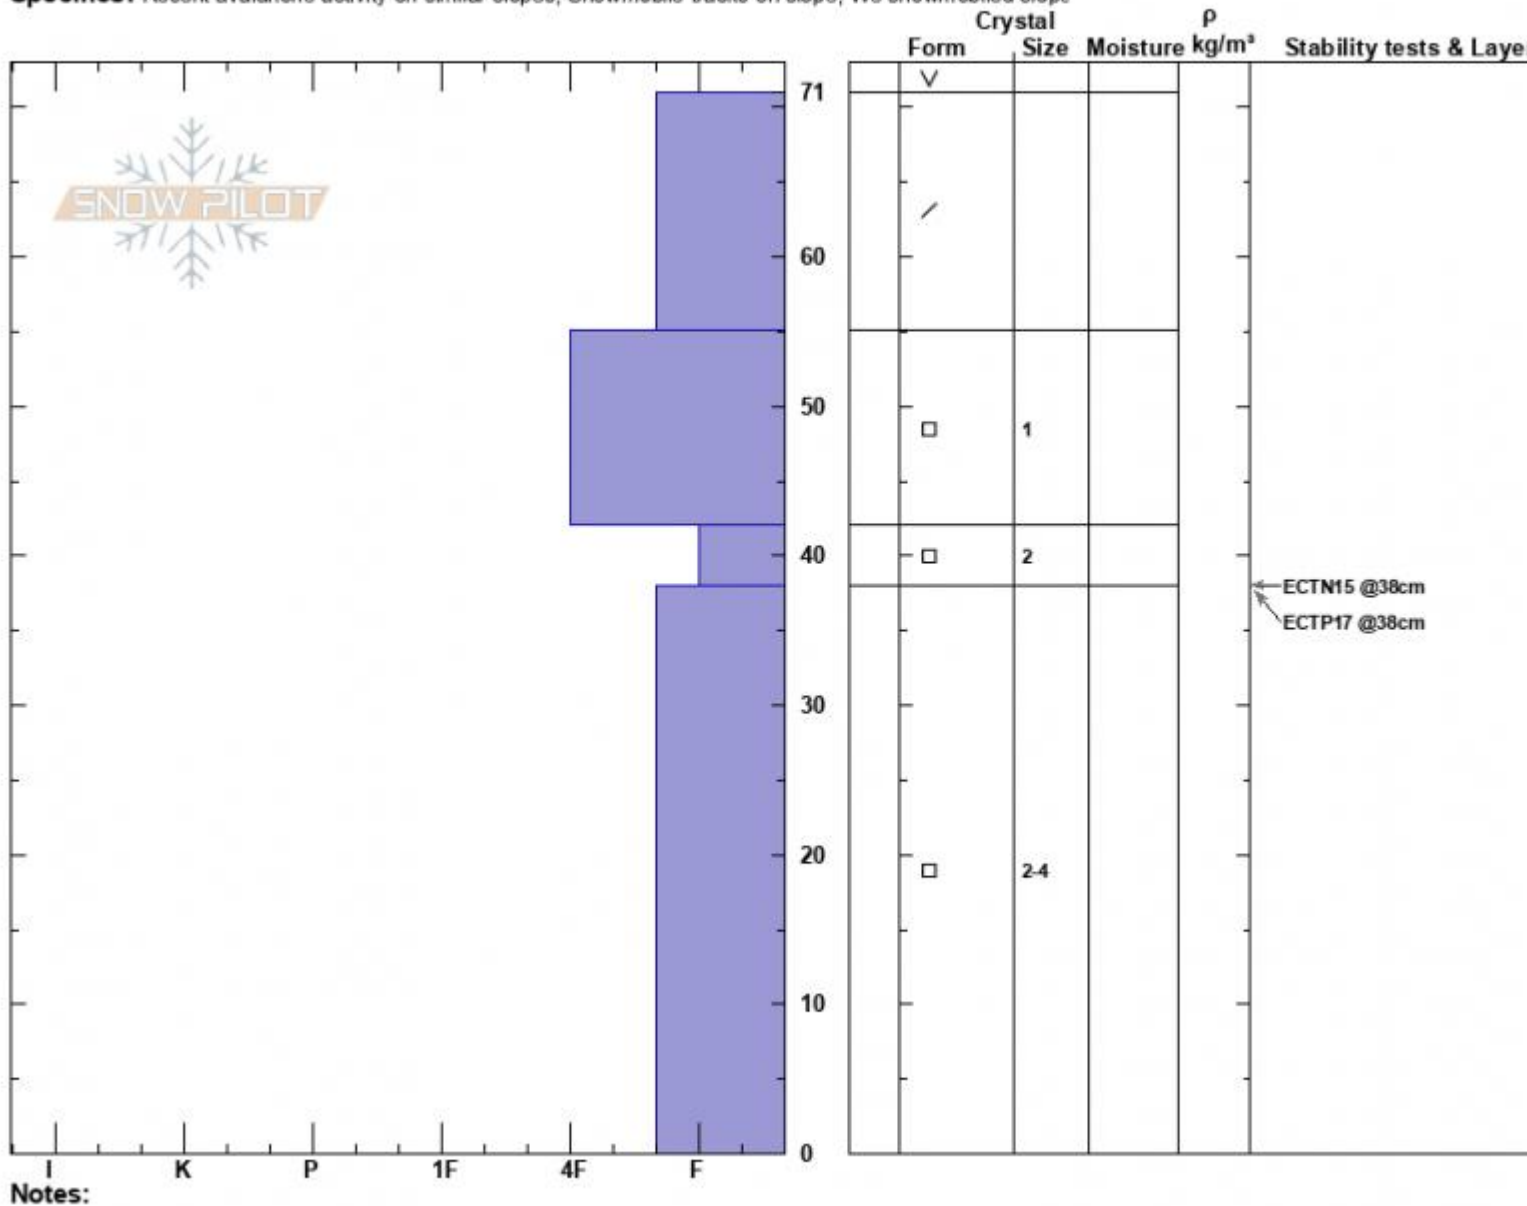

2nd Yellowmule  
 Madison Range-N  
 MT  
 Elevation: 9400 ft  
 Aspect: 30°

Ian Hoyer  
 12/19/2023 - 11:00am  
 Co-ord: 45.17713N, -111.40059W  
 Slope Angle: 25°  
 Wind Loading:

Stability: Fair  
 Air Temperature:  
 Sky Cover: BKN  
 Precipitation: NO  
 Wind: Calm

HS:71  
 PF:65  
 Layer Notes:  
 42-38cm: Problematic layer

Specifics: Recent avalanche activity on similar slopes; Snowmobile tracks on slope; We snowmobiled slope

Advisory Region  
 Northern Madison  
 Longitude  
 -111.38W  
 Latitude  
 45.17N  
 Northern Madison, 2023-12-19