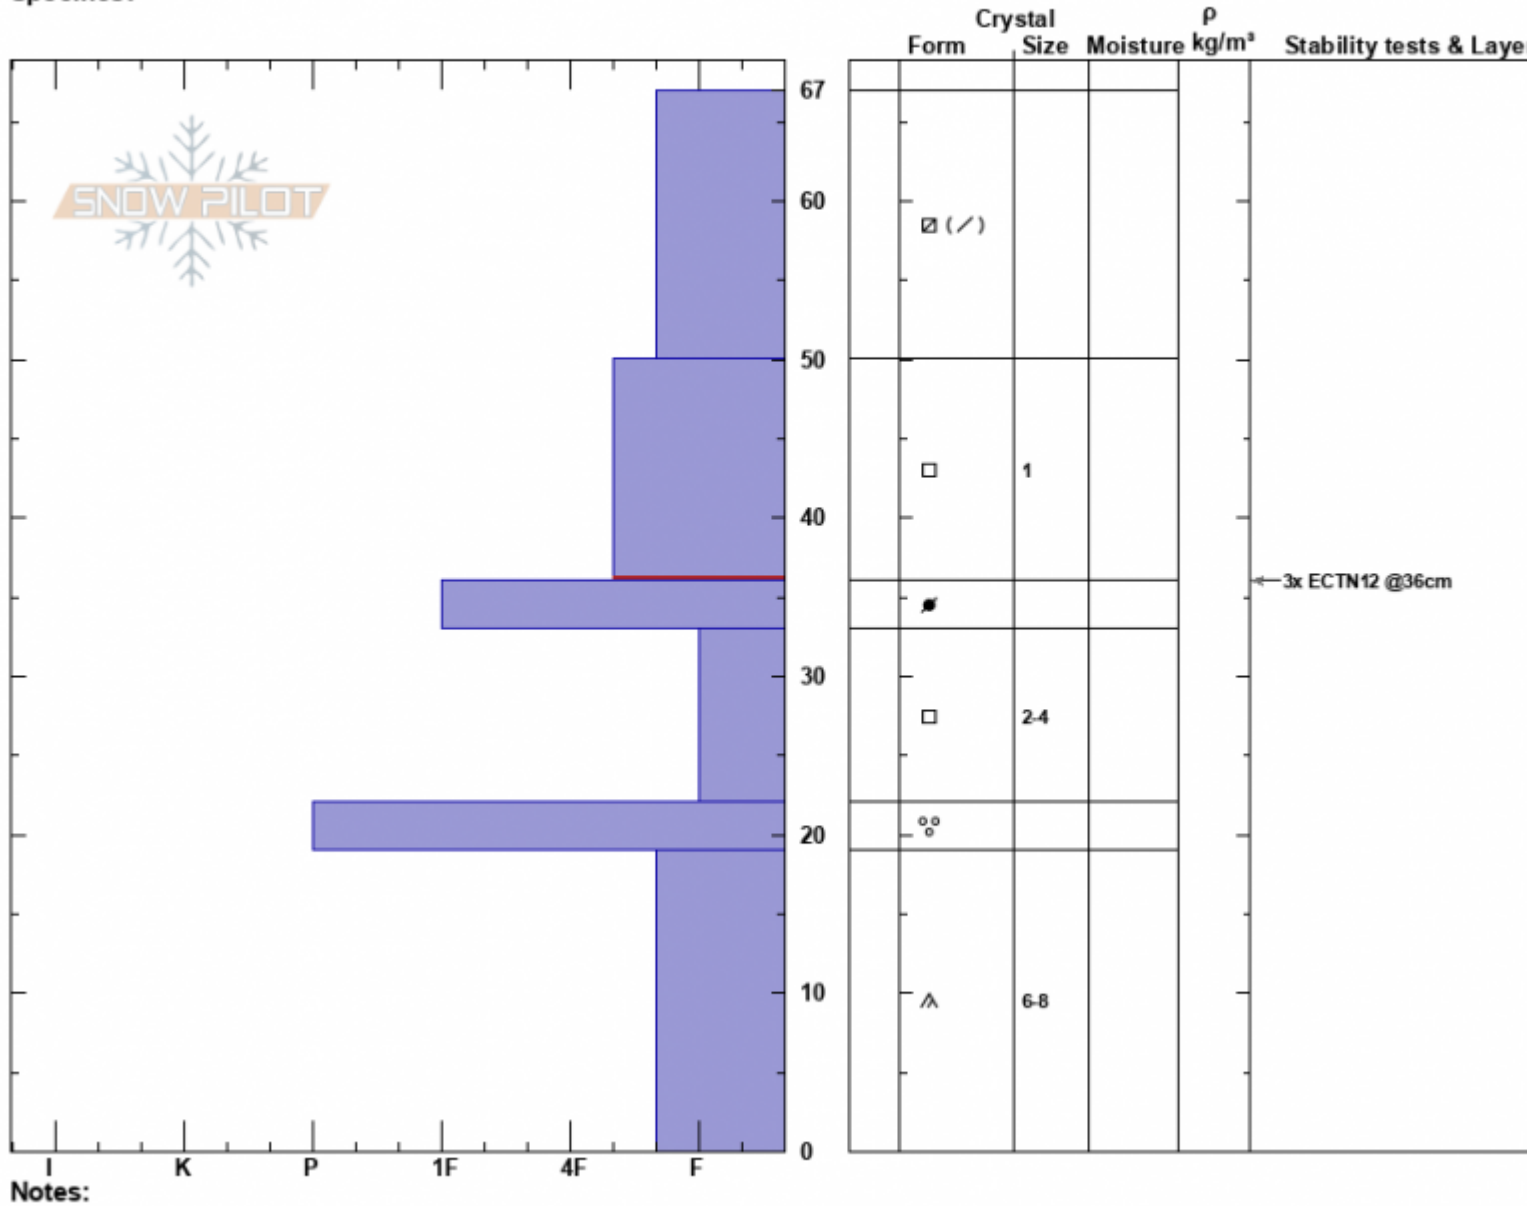

N. side of Ramp
 Bridger Range
 MT
 Elevation: 8300 ft
 Aspect: 355°
 Specifics:

Doug Chabot-Admin
 12/19/2023 - 12:22pm
 Co-ord: 45.82415N, -110.92945W
 Slope Angle: 36°
 Wind Loading:

Stability: Fair
 Air Temperature: -1°C
 Sky Cover: CLR
 Precipitation: NO
 Wind:

HS:67
 Layer Notes:
 50-36cm: Problematic layer

Advisory Region
 Bridger Range
 Longitude
 -110.93W
 Latitude
 45.83N
 Bridger Range, 2023-12-20