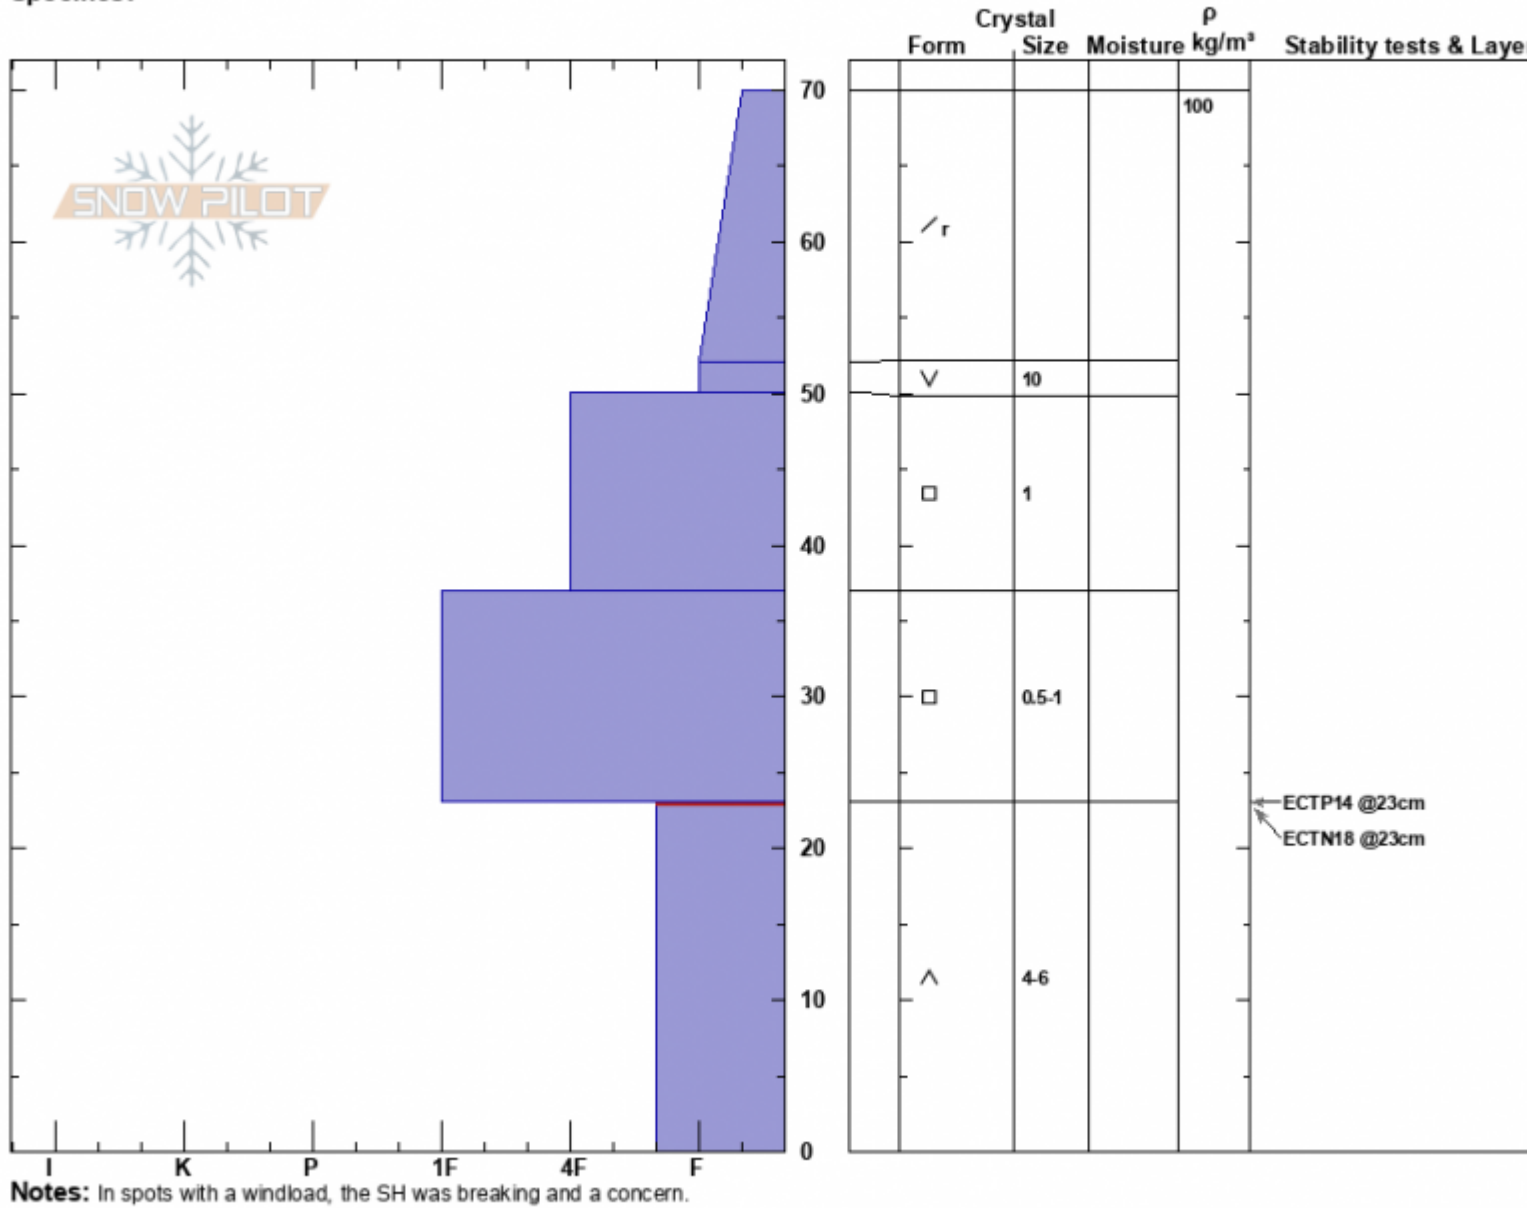

Marge  
 Lionhead Range  
 MT  
 Elevation: 9020 ft  
 Aspect: 65°  
 Specifics:

Doug Chabot-Admin  
 12/24/2023 - 10:00am  
 Co-ord: 44.71481N, -111.31743W  
 Slope Angle: 27°  
 Wind Loading:

Stability: Fair  
 Air Temperature: -11°C  
 Sky Cover: CLR  
 Precipitation: NO  
 Wind:

HS:70  
 Layer Notes:  
 23-0cm: Problematic layer

Advisory Region  
 Lionhead Range  
 Longitude  
 -111.32W  
 Latitude  
 44.71N  
 Lionhead Range, 2023-12-25