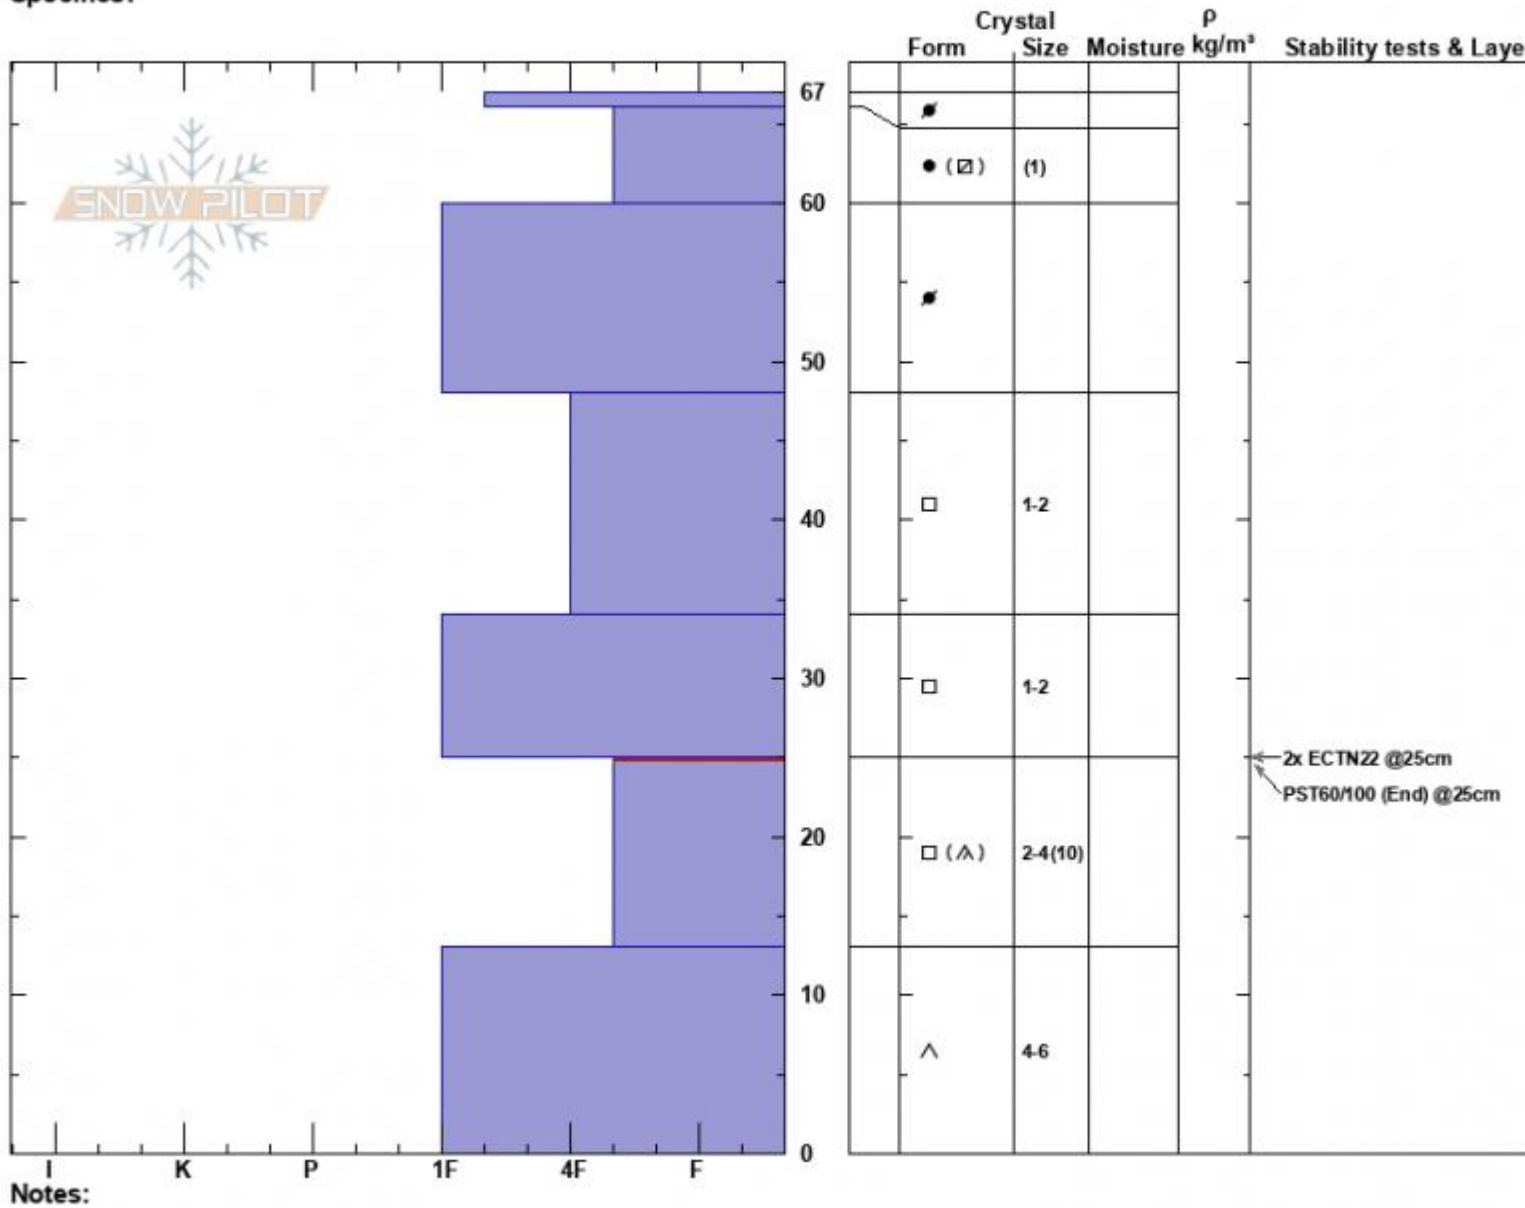

Cedar Shoulder  
 Madison Range-N  
 MT  
 Elevation: 9430 ft  
 Aspect: 10°  
 Specifics:

Dave Zinn  
 01/04/2024 - 1:00pm  
 Co-ord: 45.22519N, -111.49403W  
 Slope Angle: 26°  
 Wind Loading: previous

Stability: Good  
 Air Temperature:  
 Sky Cover: OVC  
 Precipitation: S-1  
 Wind: SW Light Breeze

HS:67  
 PF:50  
 Layer Notes:  
 25-13cm: Problematic layer

Notes:  
 Advisory Region  
 Northern Madison  
 Longitude  
 -111.51W  
 Latitude  
 45.23N  
 Northern Madison, 2024-01-04