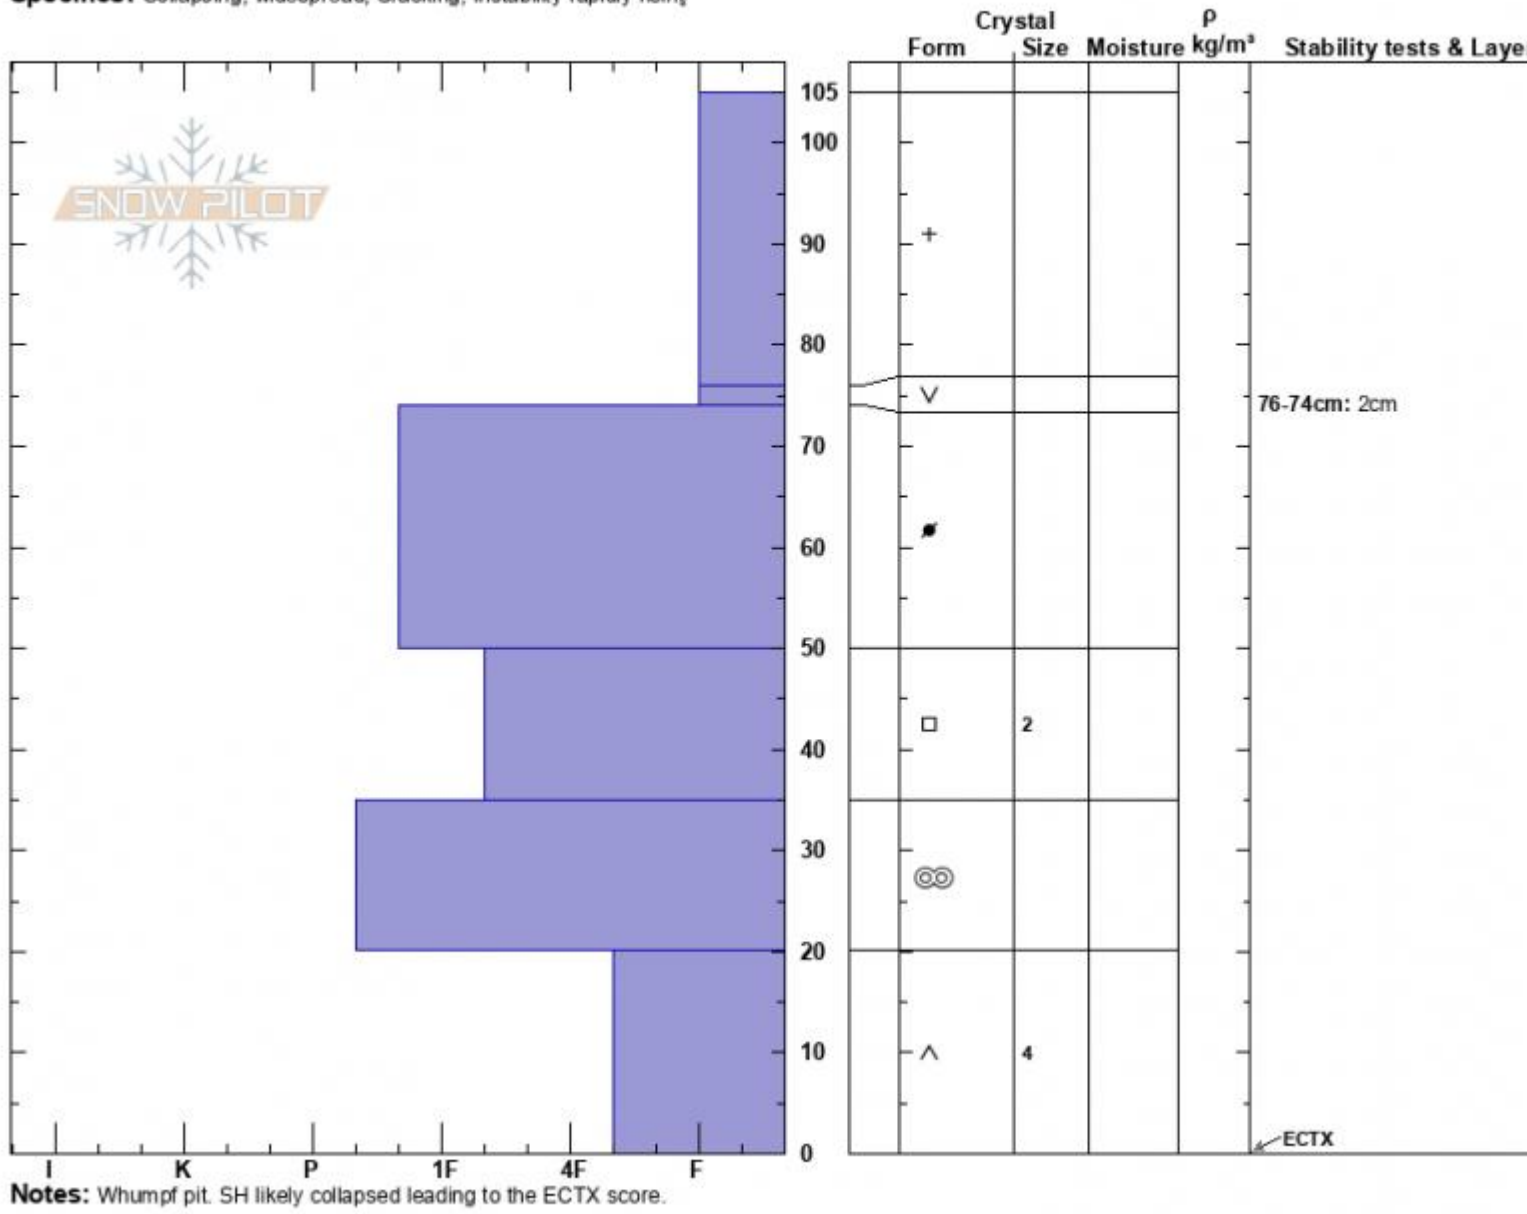

S End Lionhead Ridge  
 Lionhead Range  
 MT  
 Elevation: 8600 ft  
 Aspect: 23°  
 Specifics: Collapsing, widespread; Cracking; Instability rapidly rising

Zach Peterson  
 01/09/2024 - 12:00pm  
 Co-ord: 44.71752N, -111.30537W  
 Slope Angle: 28°  
 Wind Loading: previous

Stability: Very Poor  
 Air Temperature:  
 Sky Cover: OVC  
 Precipitation: S2  
 Wind: W Moderate

HS:105  
 PF:105  
 Layer Notes:  
 76-74cm: 2cm  
 76-74cm: Problematic layer

Advisory Region  
 Lionhead Range  
 Longitude  
 -111.32W

Latitude

44.71N

Lionhead Range, 2024-01-09